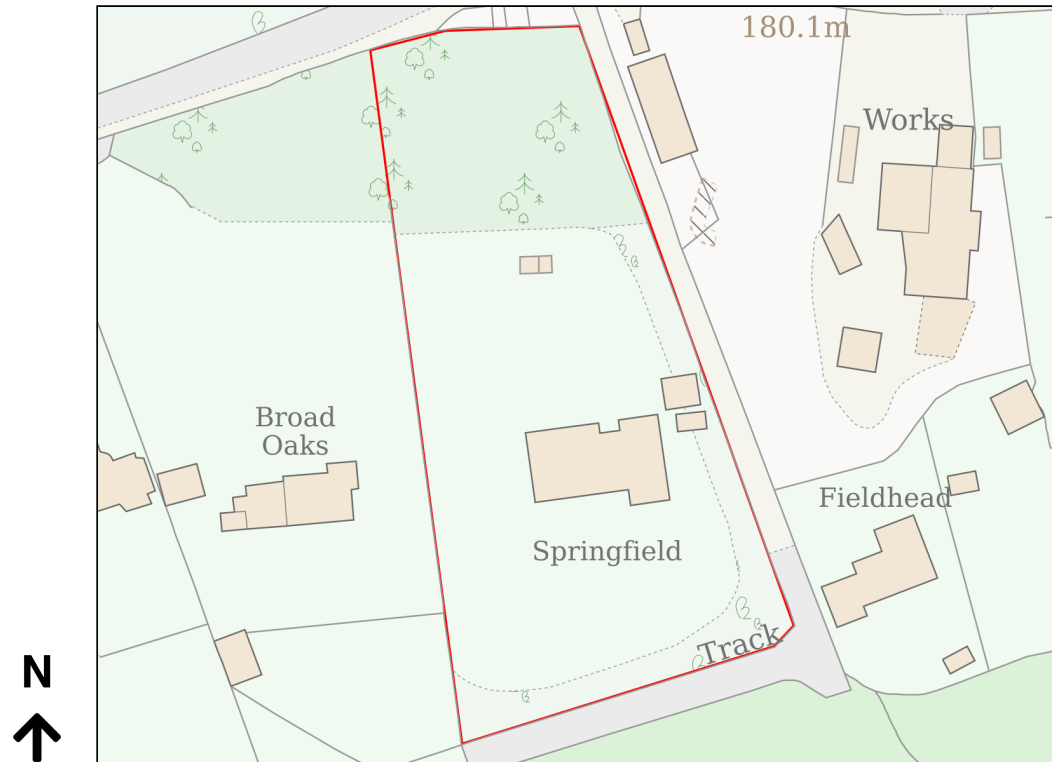

# Location Plan

Site Address: Springfield, Spring Lane, New Mill, Holmfirth, HD9 7EH

Date Produced: 30-Jun-2026

Scale: 1:1250 @A4

Planning Portal Reference: PP-15049771v1