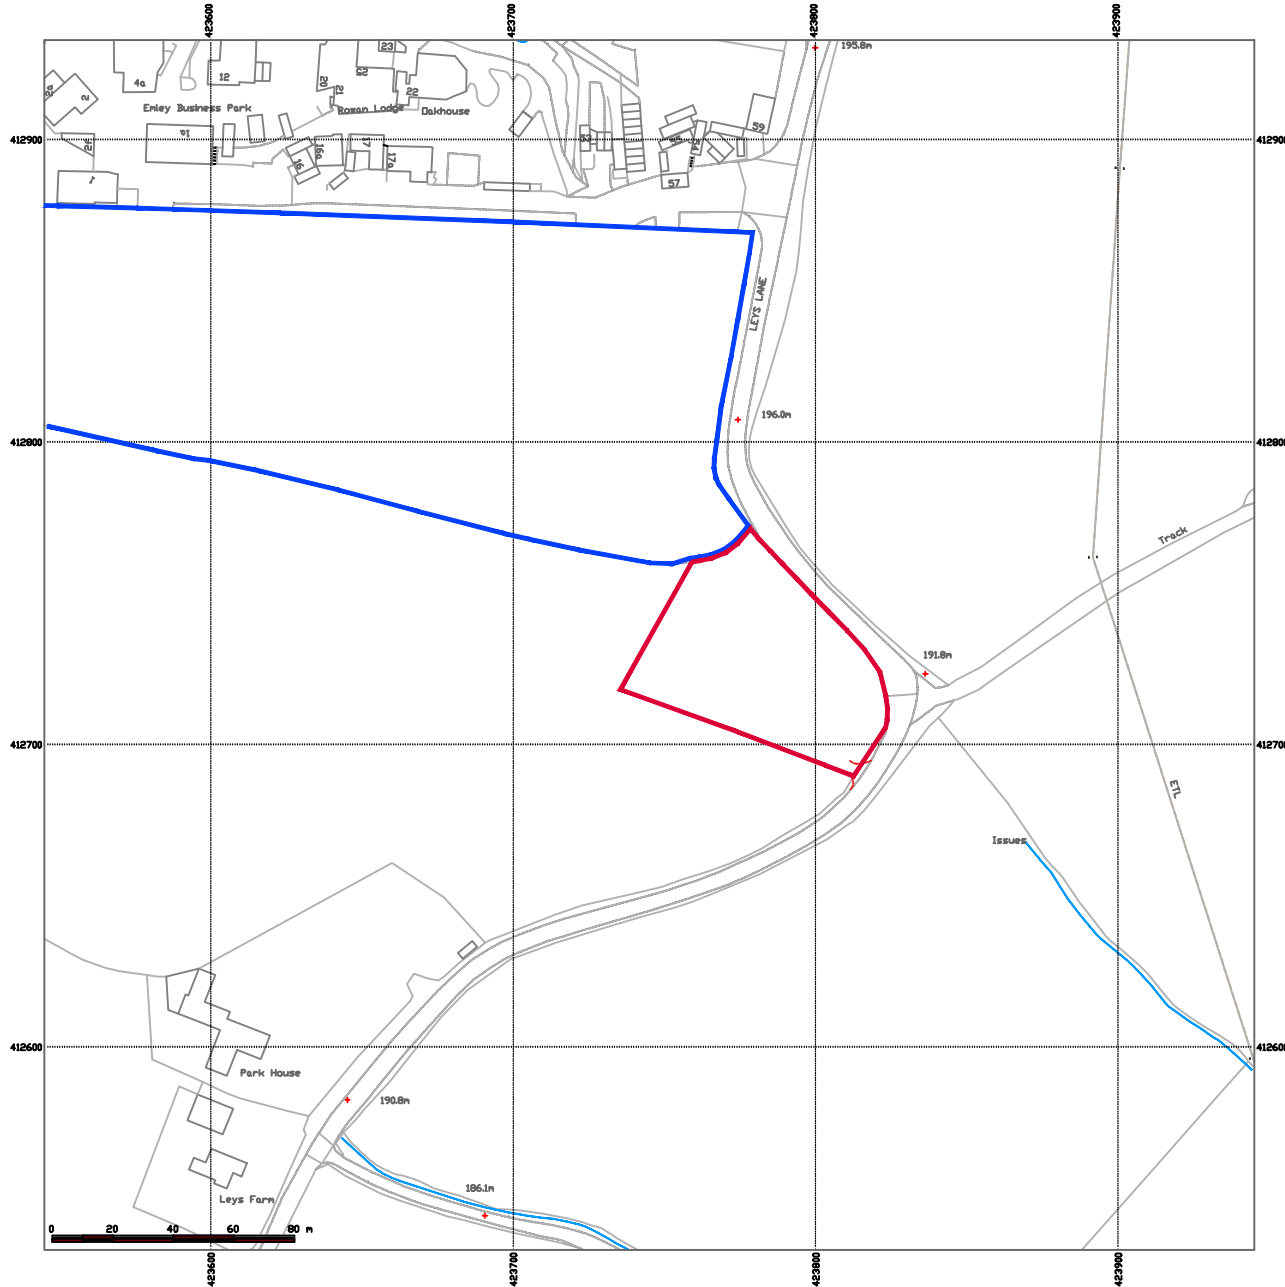

# SITE LOCATION PLAN

PROPOSED AGRICULTURAL BUILDING  
LAND OFF LEYS LANE, EMLEY, HD8 9QY  
DWG No. 715-A10 revA  
SCALE 1:2500@A4 MAY 2026

REV DATE ITEM  
A 19/06/26 RED LINE AMENDED

AUTH ID

NOTE:

© Crown Copyright and database rights 2018 OS 100047474