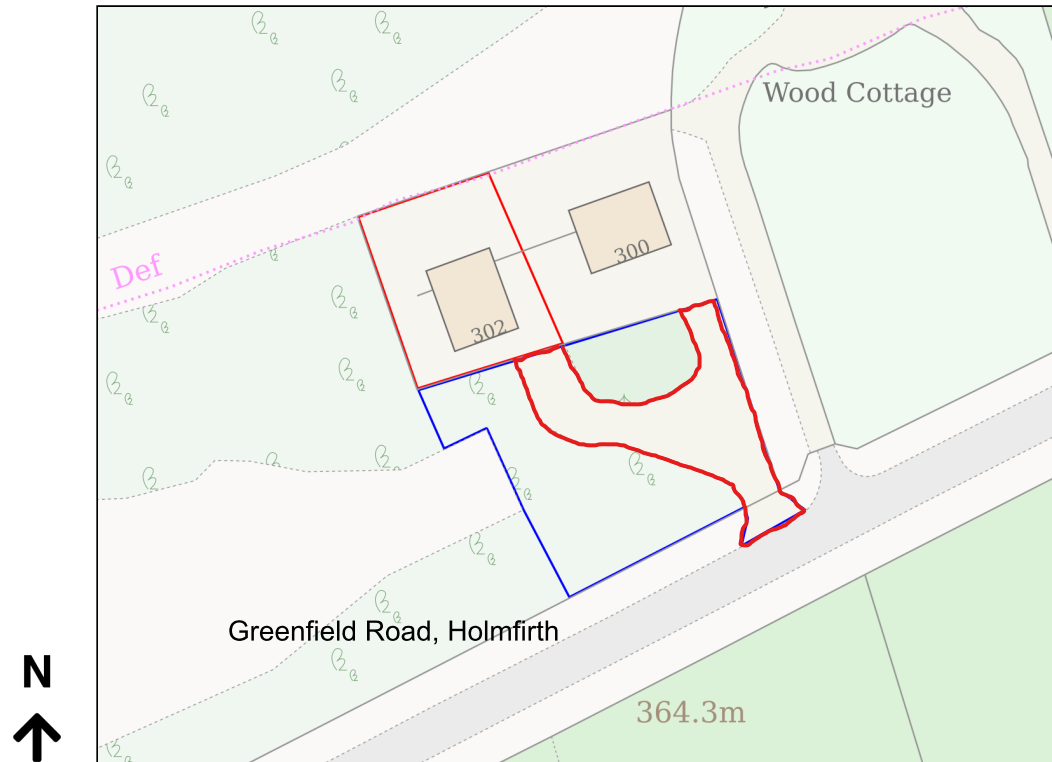

Location Plan

Site Address: 302, Greenfield Road, Holmfirth, HD9 3XF

Date Produced: 12-Jun-2026

Scale: 1:1250 @A4

Planning Portal Reference: PP-14994298v1