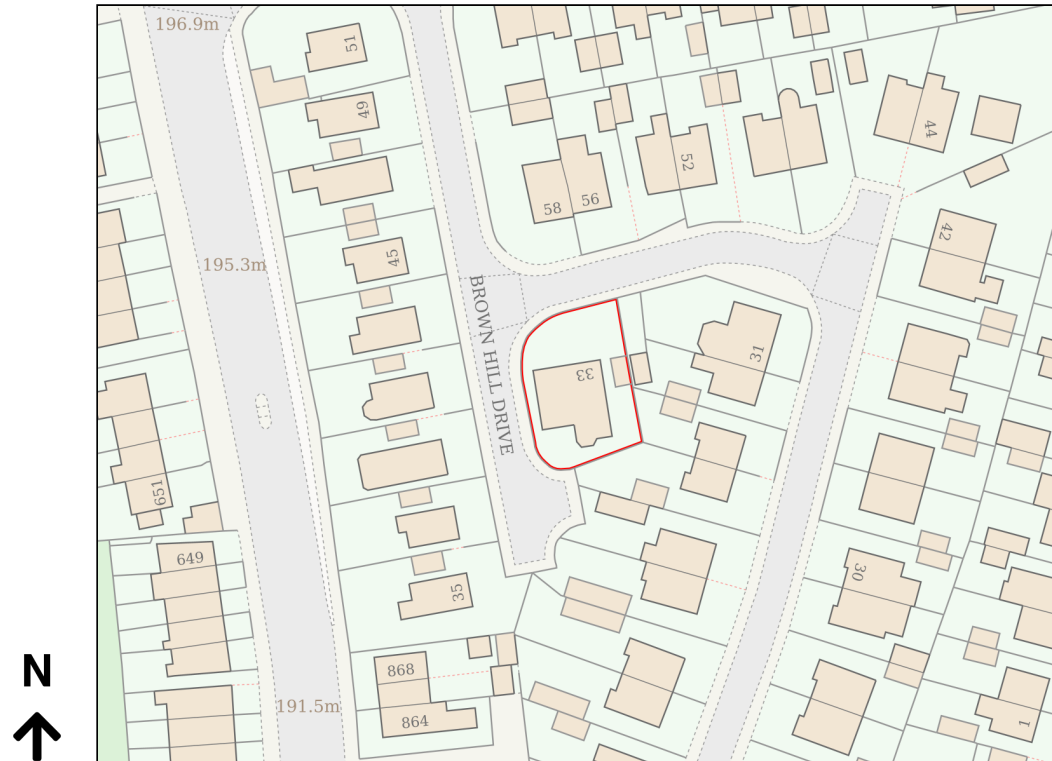

Location Plan

Site Address: 33, Brown Hill Drive, Birkenshaw, Bradford, BD11 2AZ

Date Produced: 11-Jun-2026

Scale: 1:1250 @A4

Planning Portal Reference: PP-15000866v1