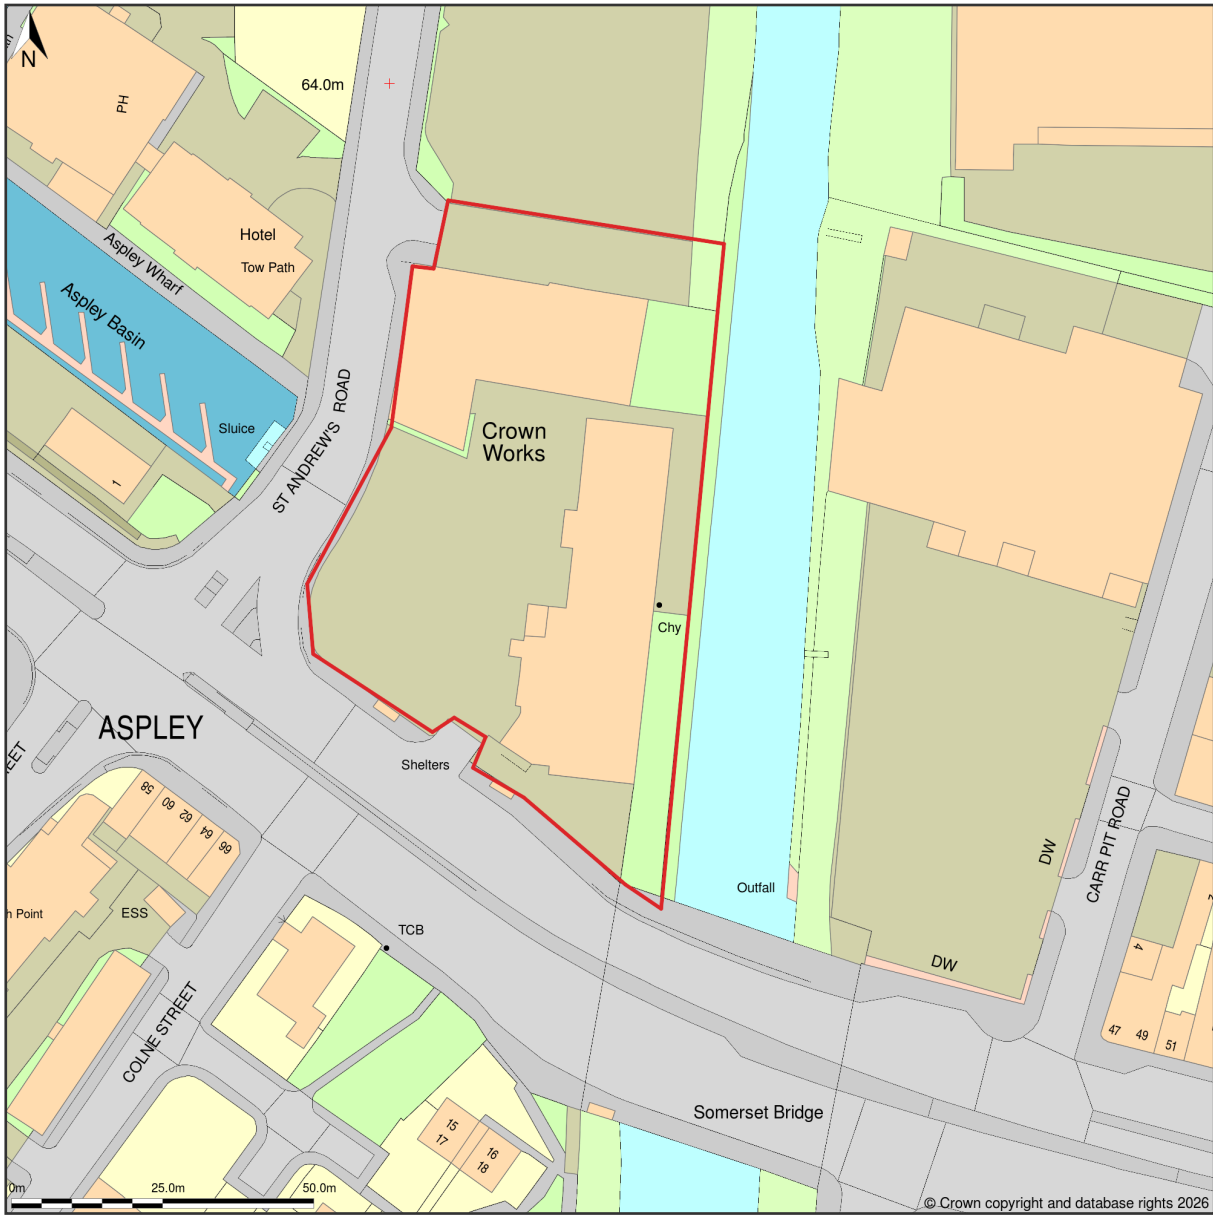

Riverbank Court, Wakefield Road, Huddersfield, HD5 9AA

Location Plan shows area bounded by: 415010.94, 416325.39 415210.94, 416525.39 (at a scale of 1:1250), OSGridRef: SE15111642. The representation of a road, track or path is no evidence of a right of way. The representation of features as lines is no evidence of a property boundary.

Produced on 5th Jun 2026 from the Ordnance Survey National Geographic Database and incorporating surveyed revision available at this date. Reproduction in whole or part is prohibited without the prior permission of Ordnance Survey. © Crown copyright 2026. Supplied by buyaplan.co.uk a licensed Ordnance Survey partner (100053143). Unique plan reference: #01065919-F43E3B.