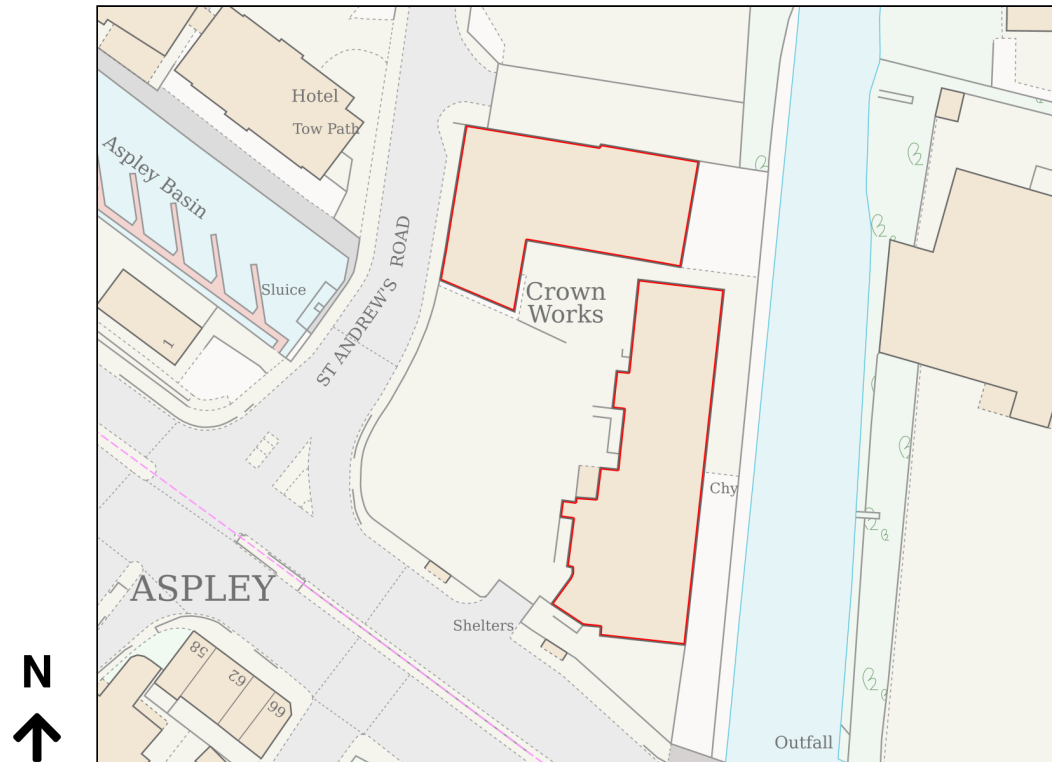

# Location Plan

Site Address: Kirklees Council, Riverbank Court, Wakefield Road, Aspley, Huddersfield, HD5 9AA

Date Produced: 08-Jun-2026

Scale: 1:1250 @A4

Planning Portal Reference: PP-14988795v2