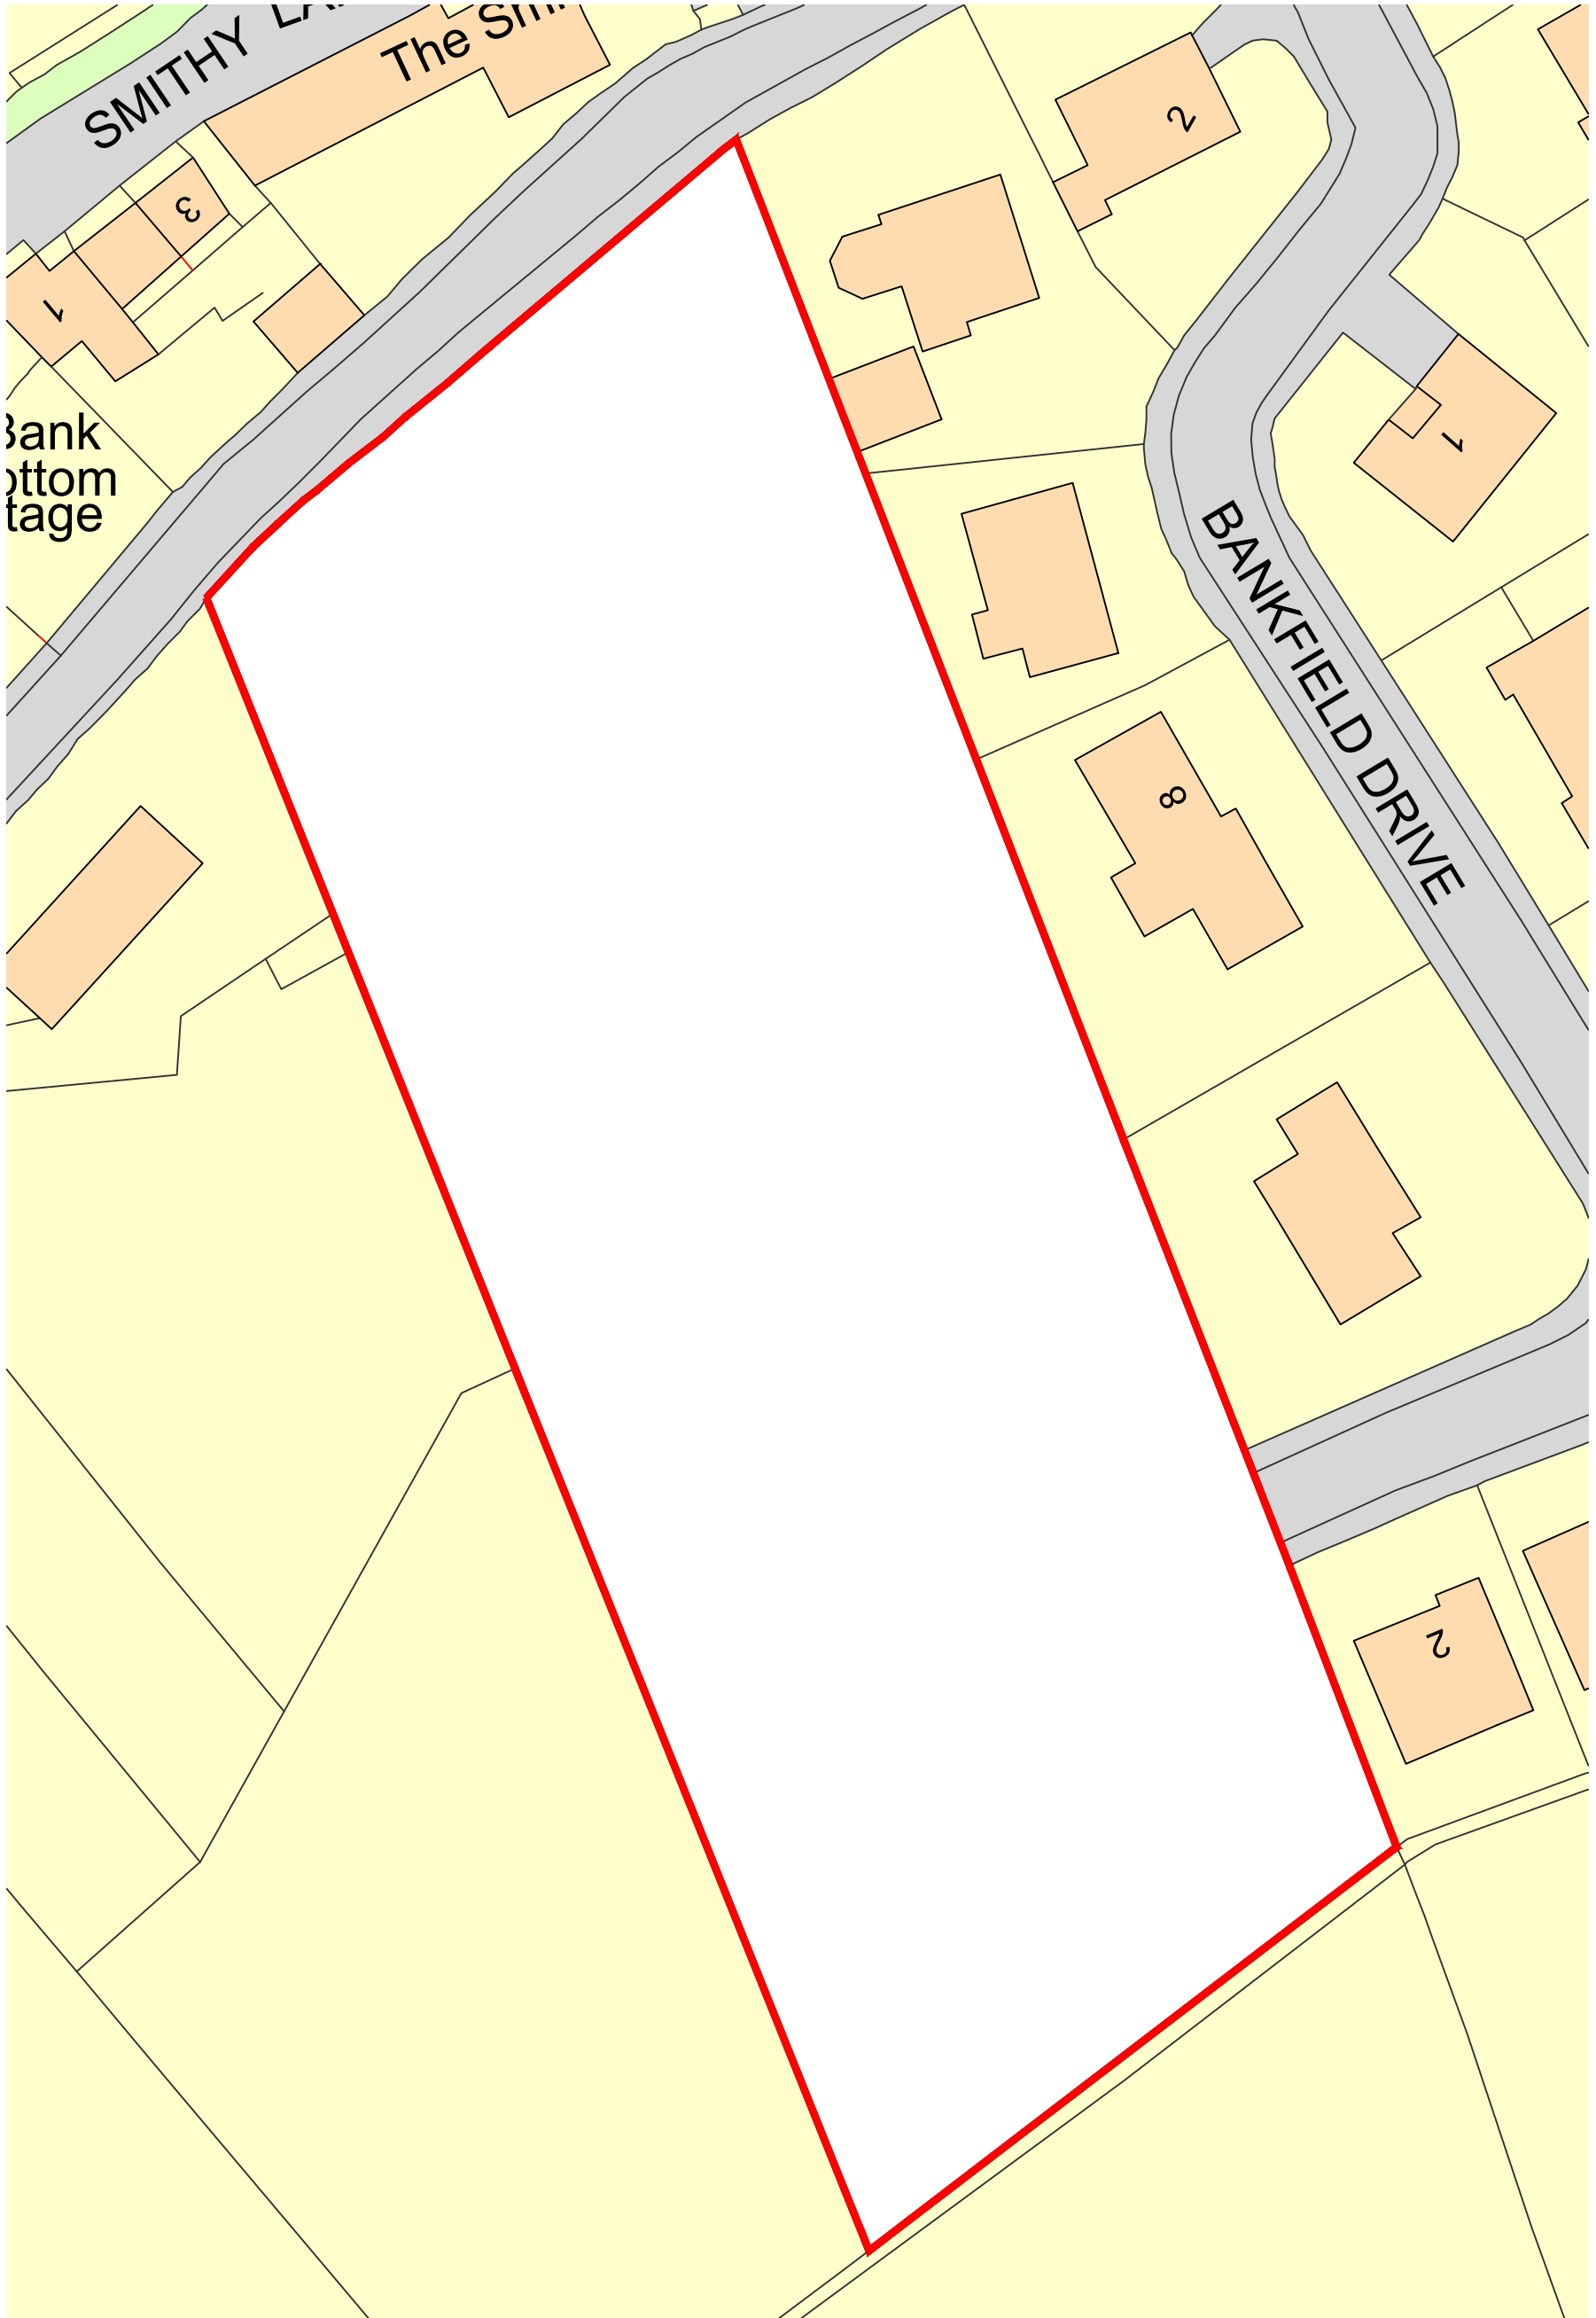

Bankfield Drive, Holmebridge

Revision notes:		
Rev:	Date:	Notes:
-	-	-

Revision notes:		
Rev:	Date:	Notes:
-	-	-

Revision notes:		
Rev:	Date:	Notes:
-	-	-

Date:	20.01.21
Scale @ A3:	1:500
Drawn By:	CD

Project:	Bankfield Drive, Holmebridge
Drawing Number:	Location Plan
Revision:	-