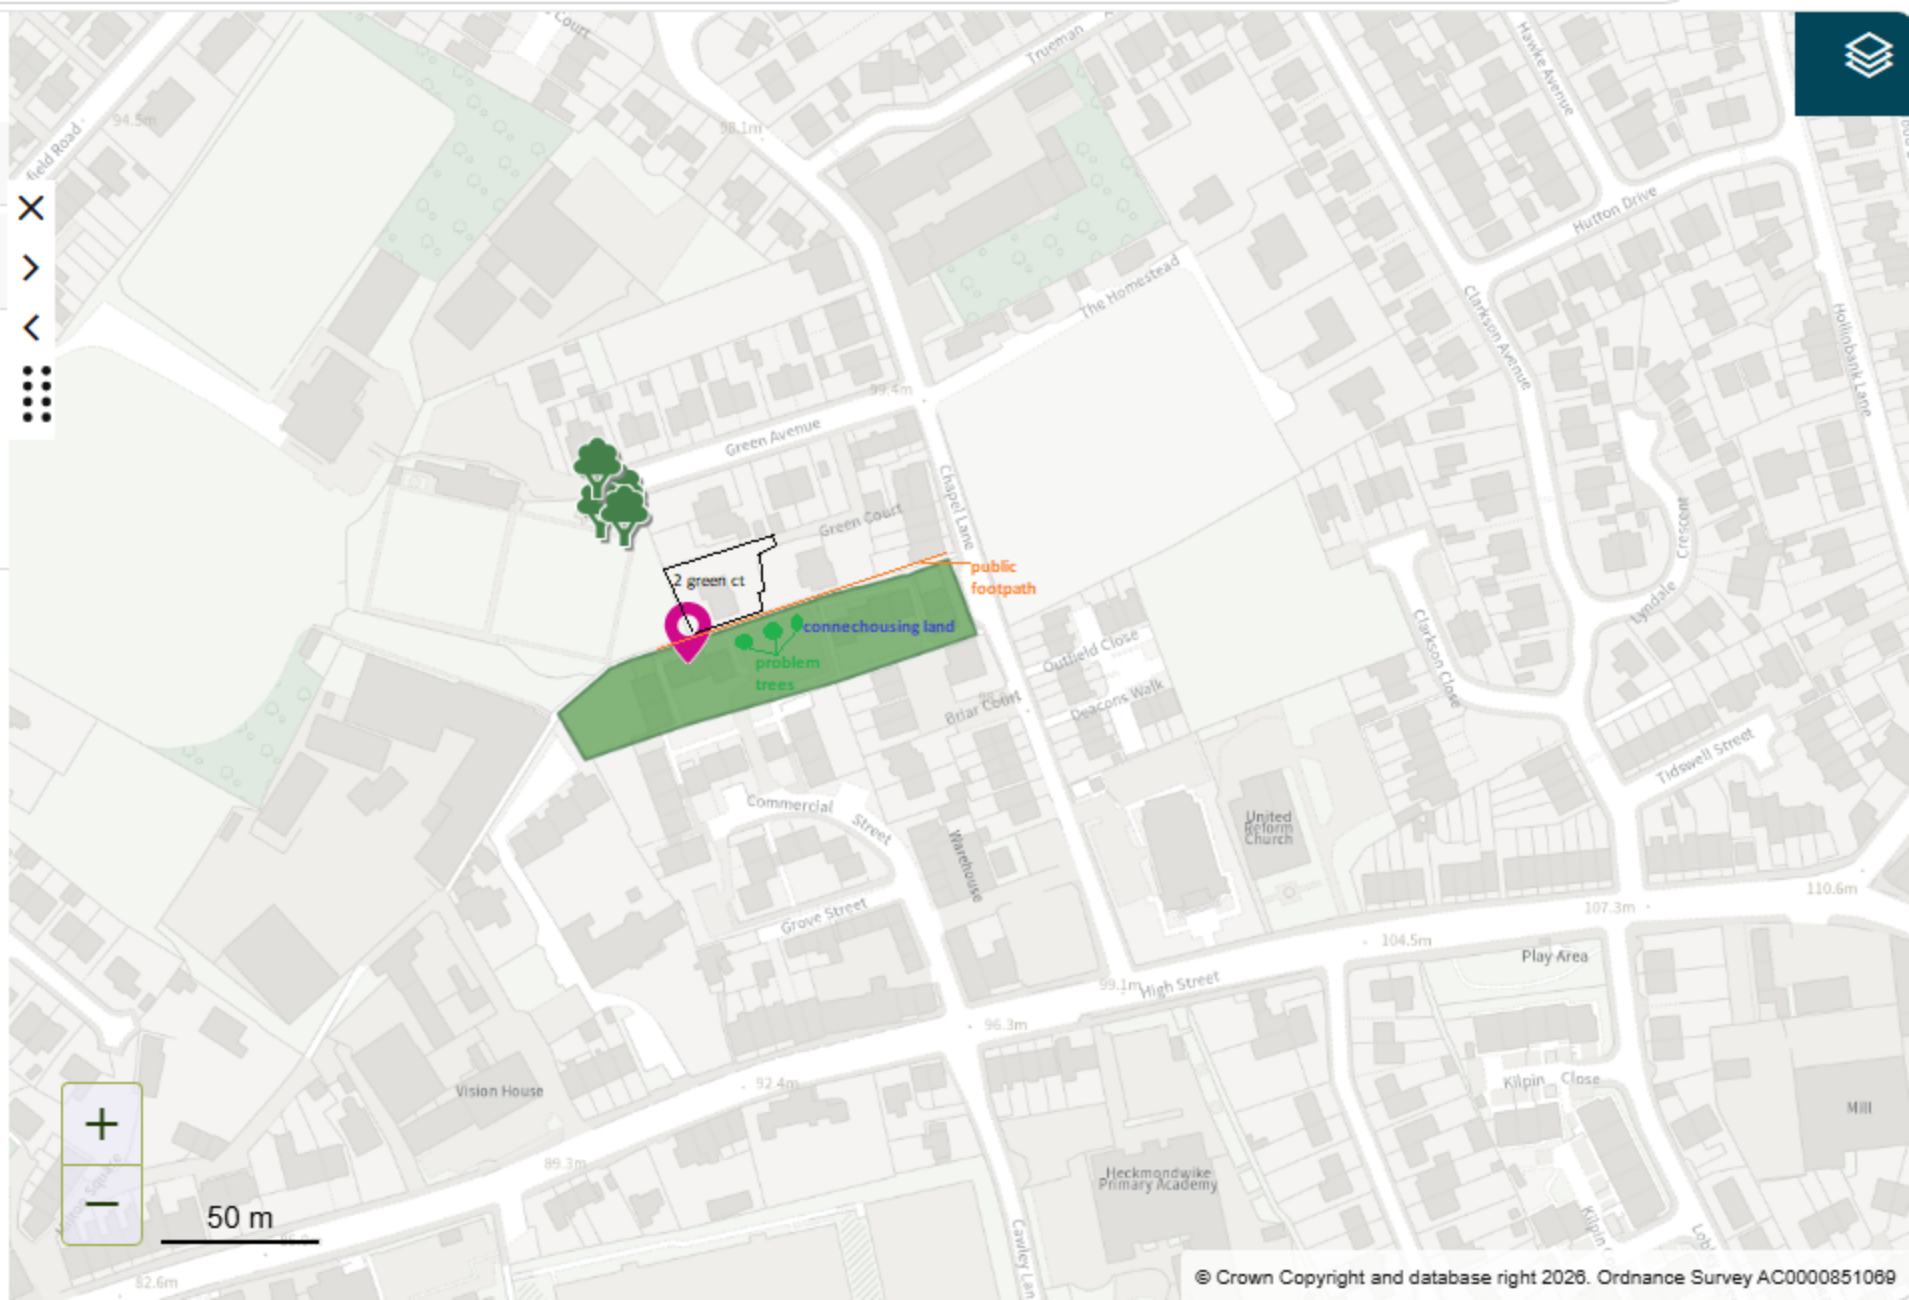

2 Green Court, Green Avenue, Heckmondwike, W

X: 422086 Y: 423774

TPO Areas

1

See on map

ID: 10/76/a1

There is a protection order on this area. You will need to [Apply to work on trees](#)

50 m