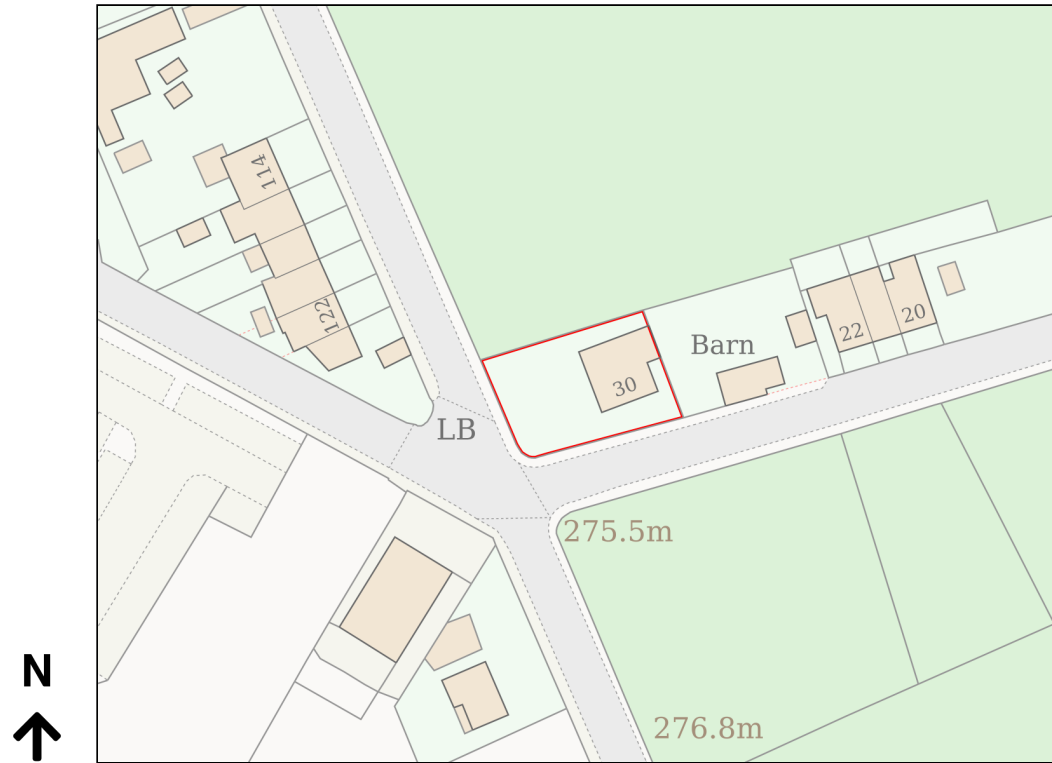

# Location Plan

Site Address: 30, Bank End Road, Bolster Moor, Huddersfield, HD7 4JN

Date Produced: 29-May-2026

Scale: 1:1250 @A4

Planning Portal Reference: PP-14970541v1