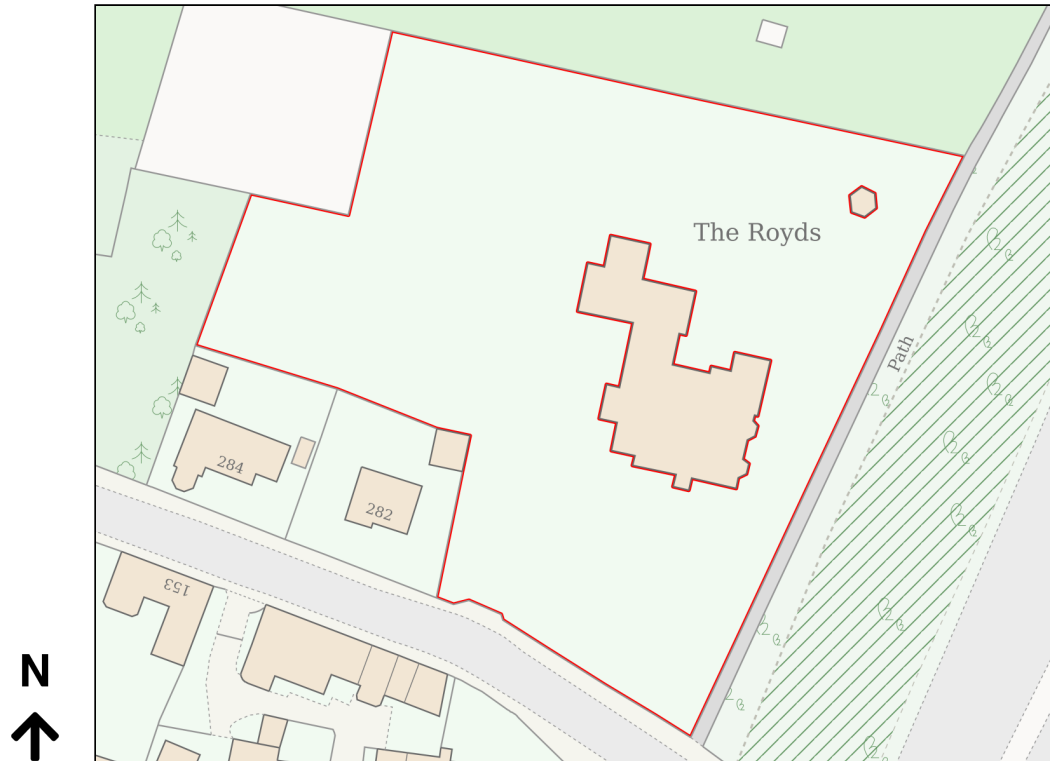

Location Plan

Site Address: The Royds, 280, Whitechapel Road, Scholes, Cleckheaton, BD19 6HQ

Date Produced: 23-May-2026

Scale: 1:1250 @A4

Planning Portal Reference: PP-14945142v1