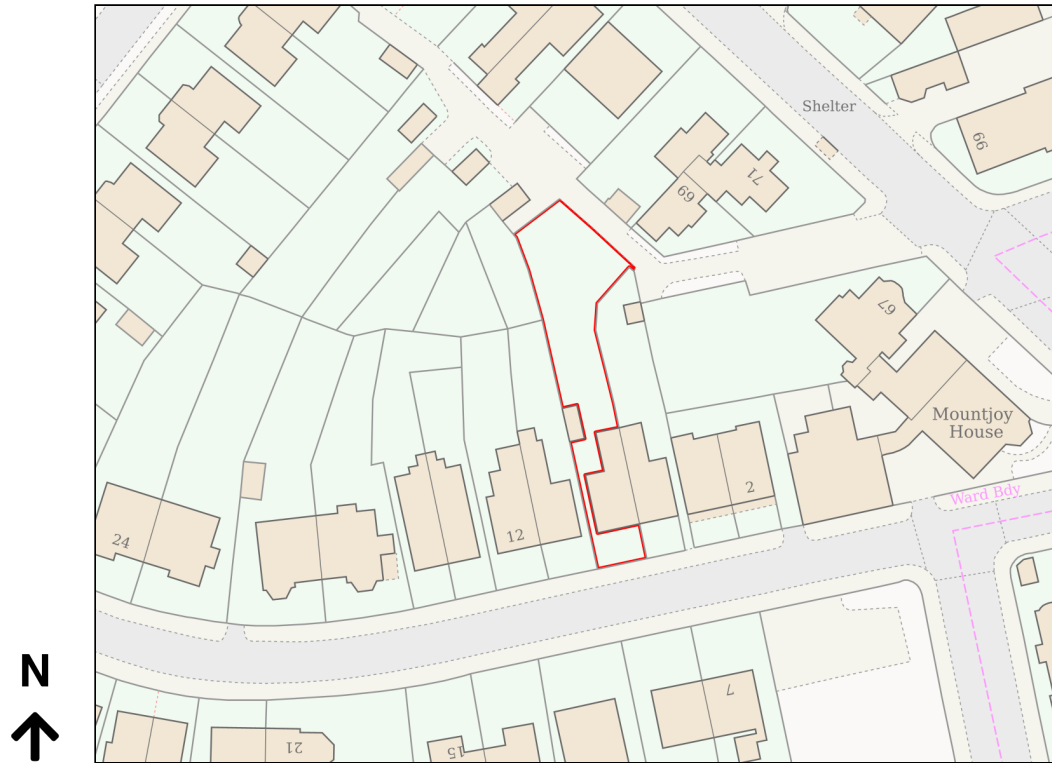

# Location Plan

Site Address: 8, Mountjoy Road, Edgerton, Huddersfield, HD1 5PZ

Date Produced: 26-May-2026

Scale: 1:1250 @A4

Planning Portal Reference: PP-14957824v1