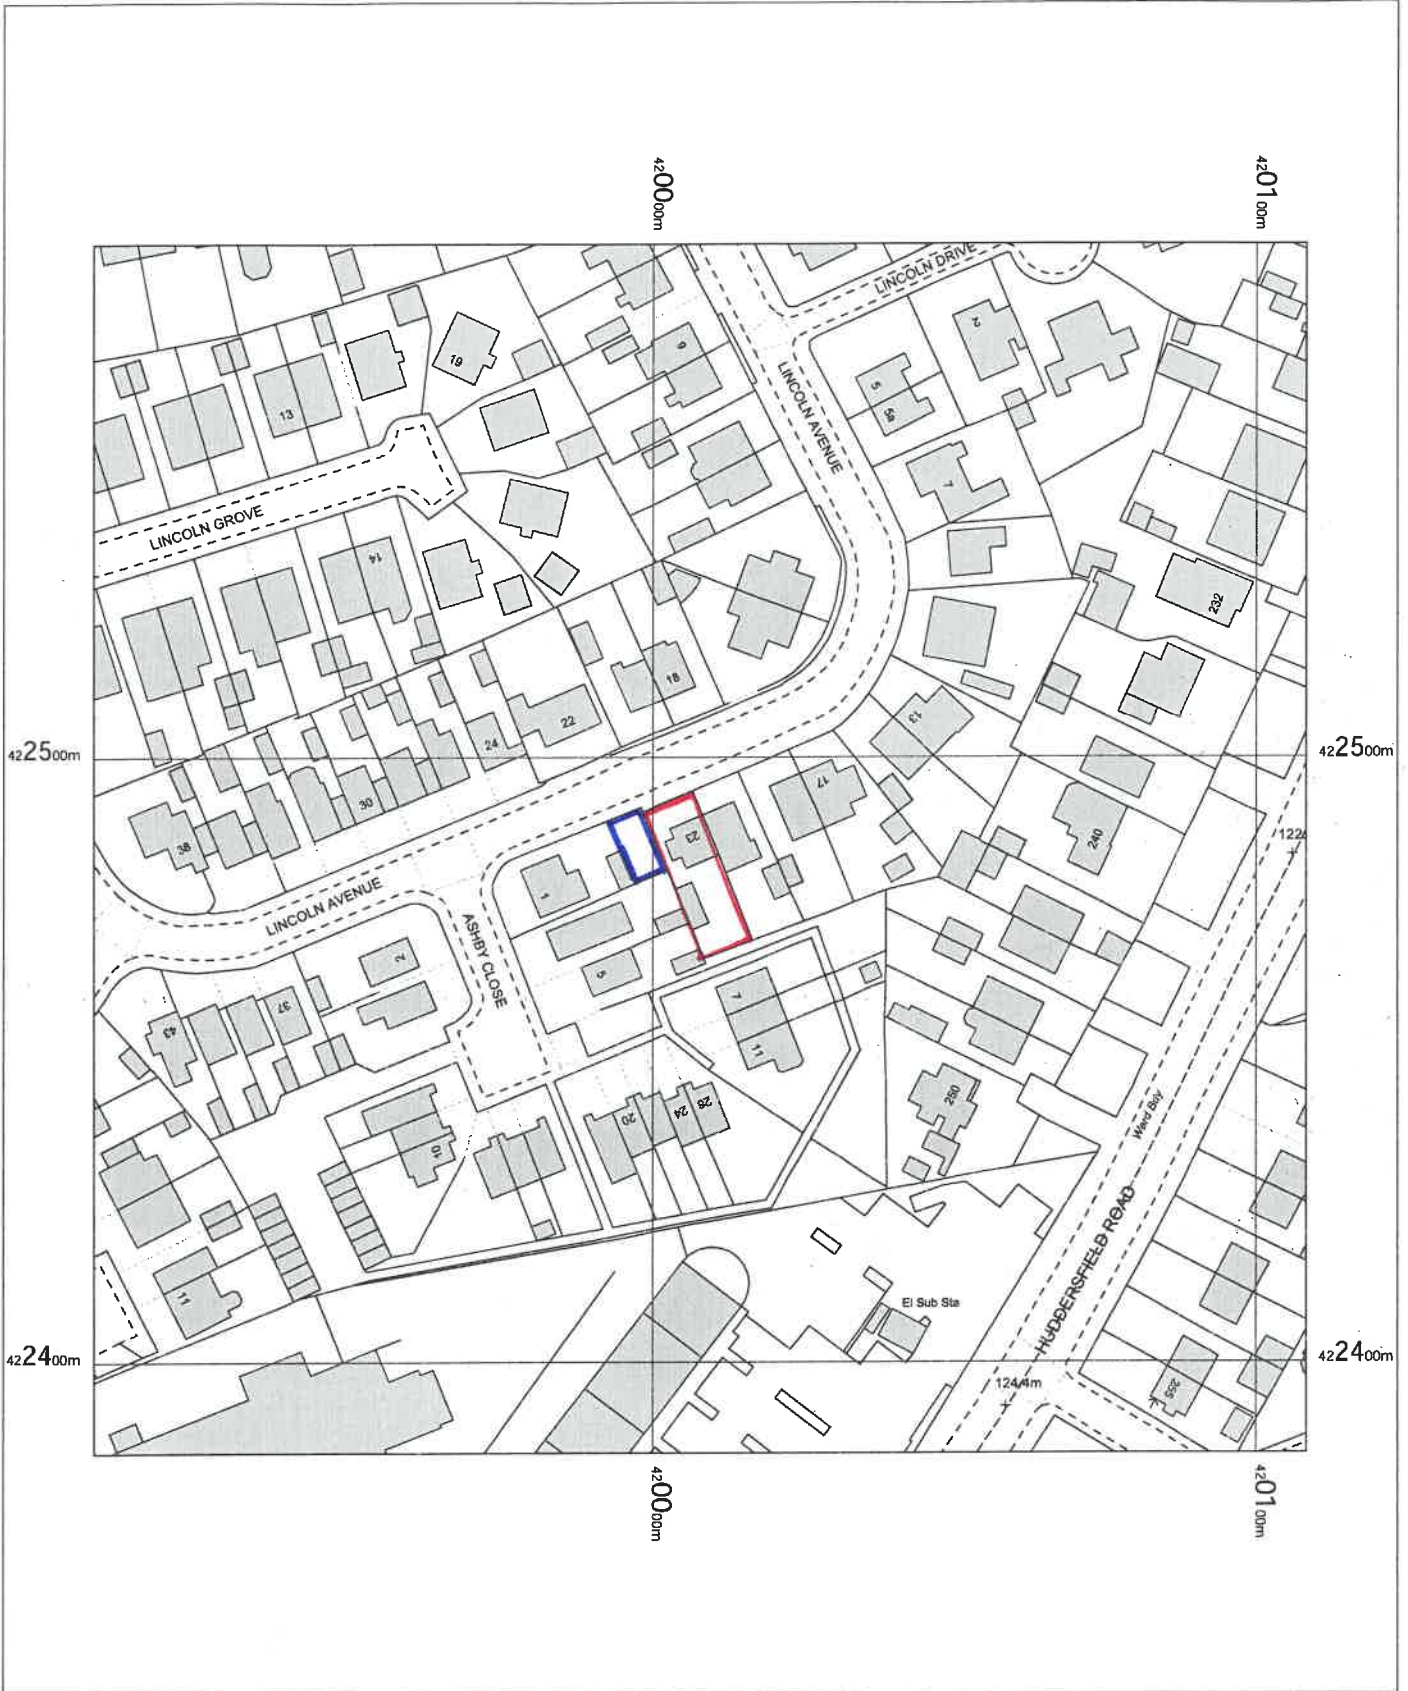

Location Plan 1:1250

23 Lincoln Avenue,
Roberttown,
Liversedge,
Kirklees
WF15 7NH

OS MasterMap 1250/2500/10000 scale
Tuesday, May 19, 2026, ID: BW1-01278631
maps.blackwell.co.uk

1:1250 scale print at A4, Centre: 420008 E, 422485 N

©Crown Copyright Ordnance Survey. Licence no.
100041041

BLACKWELL'S
MAPPING SERVICES
PERSONAL & PROFESSIONAL MAPPING
www.blackwellmapping.co.uk

TEL: 0800 151 2612
maps@blackwell.co.uk