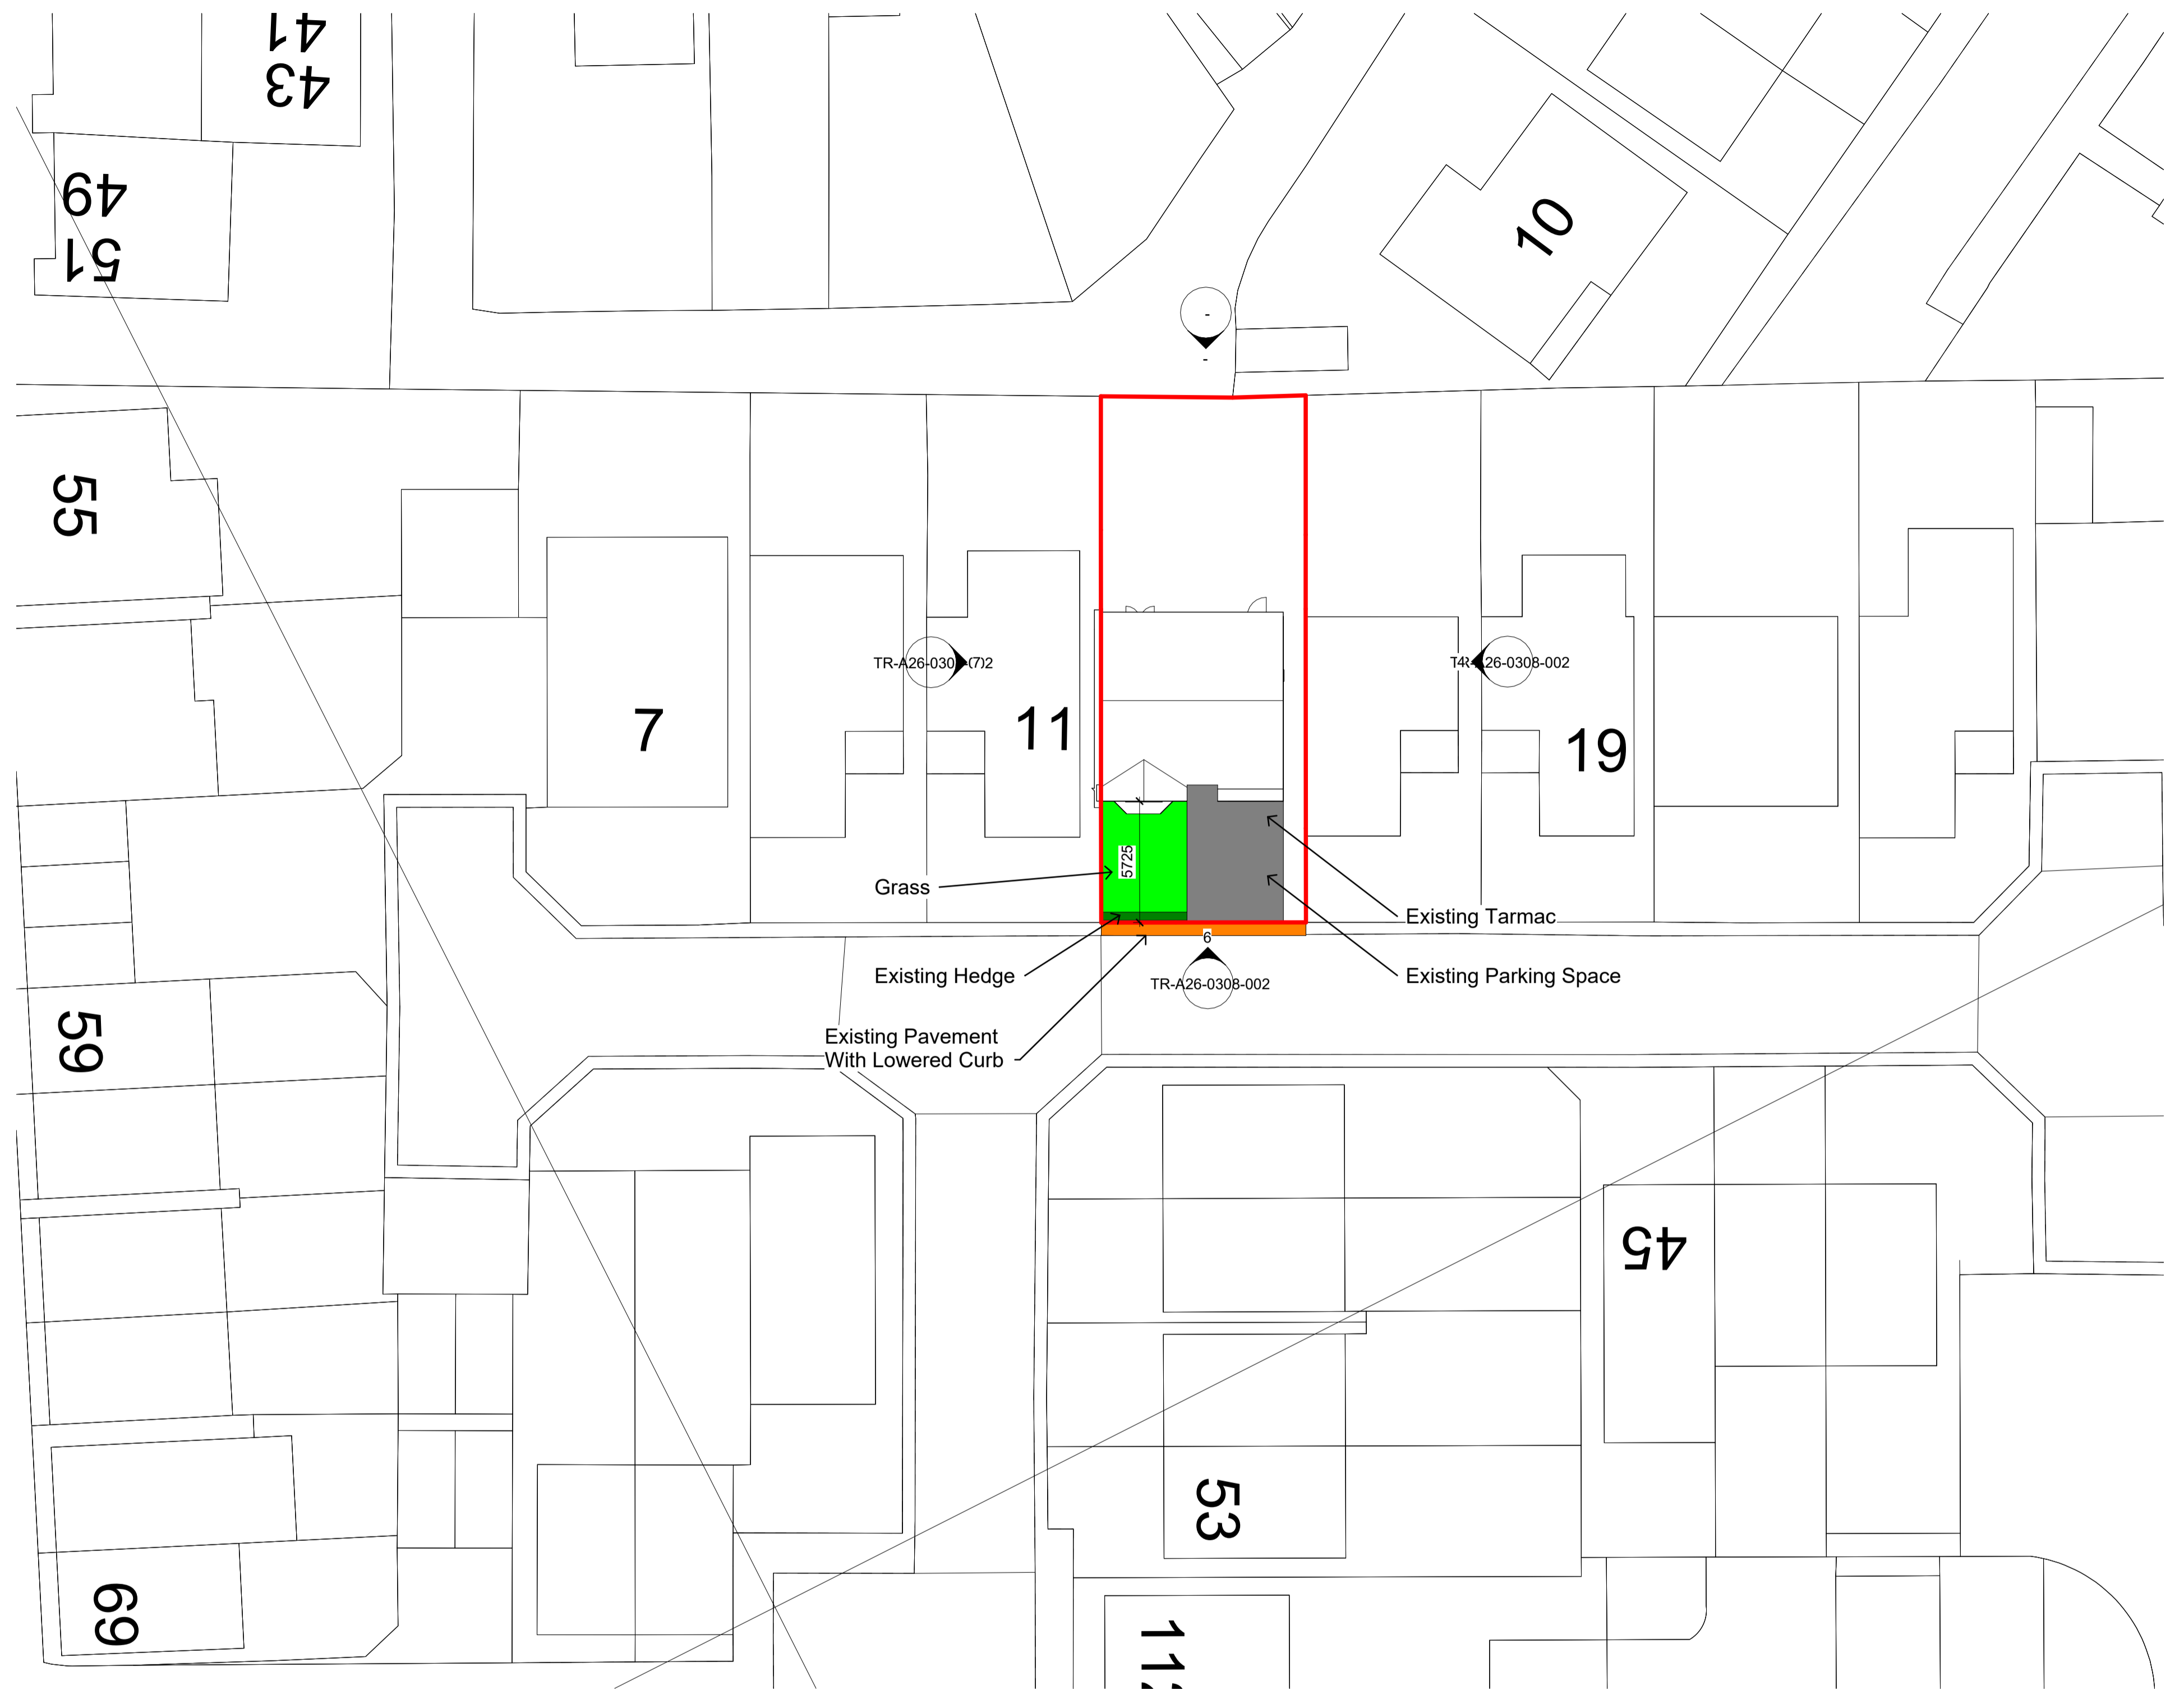

**Location Plan**  
1 : 1250

**Existing Site Plan**  
1 : 200

**Note:**  
All Dimensions Are Approximate  
And TBC On Site By Contractor

**Mohammed Omar Saleem**  
15 Plover Mills, Lindley, Huddersfield, HD3 3ZF

Drawing Title: Location & Existing Site Plan	
Drawing Number: TR-A26-0308-001	Scale: As indicated@A1
Date: 15/04/26	Revision: Approver
Drawn By: AM	Checked by: JA
Reason For Issue: Planning - Parking	