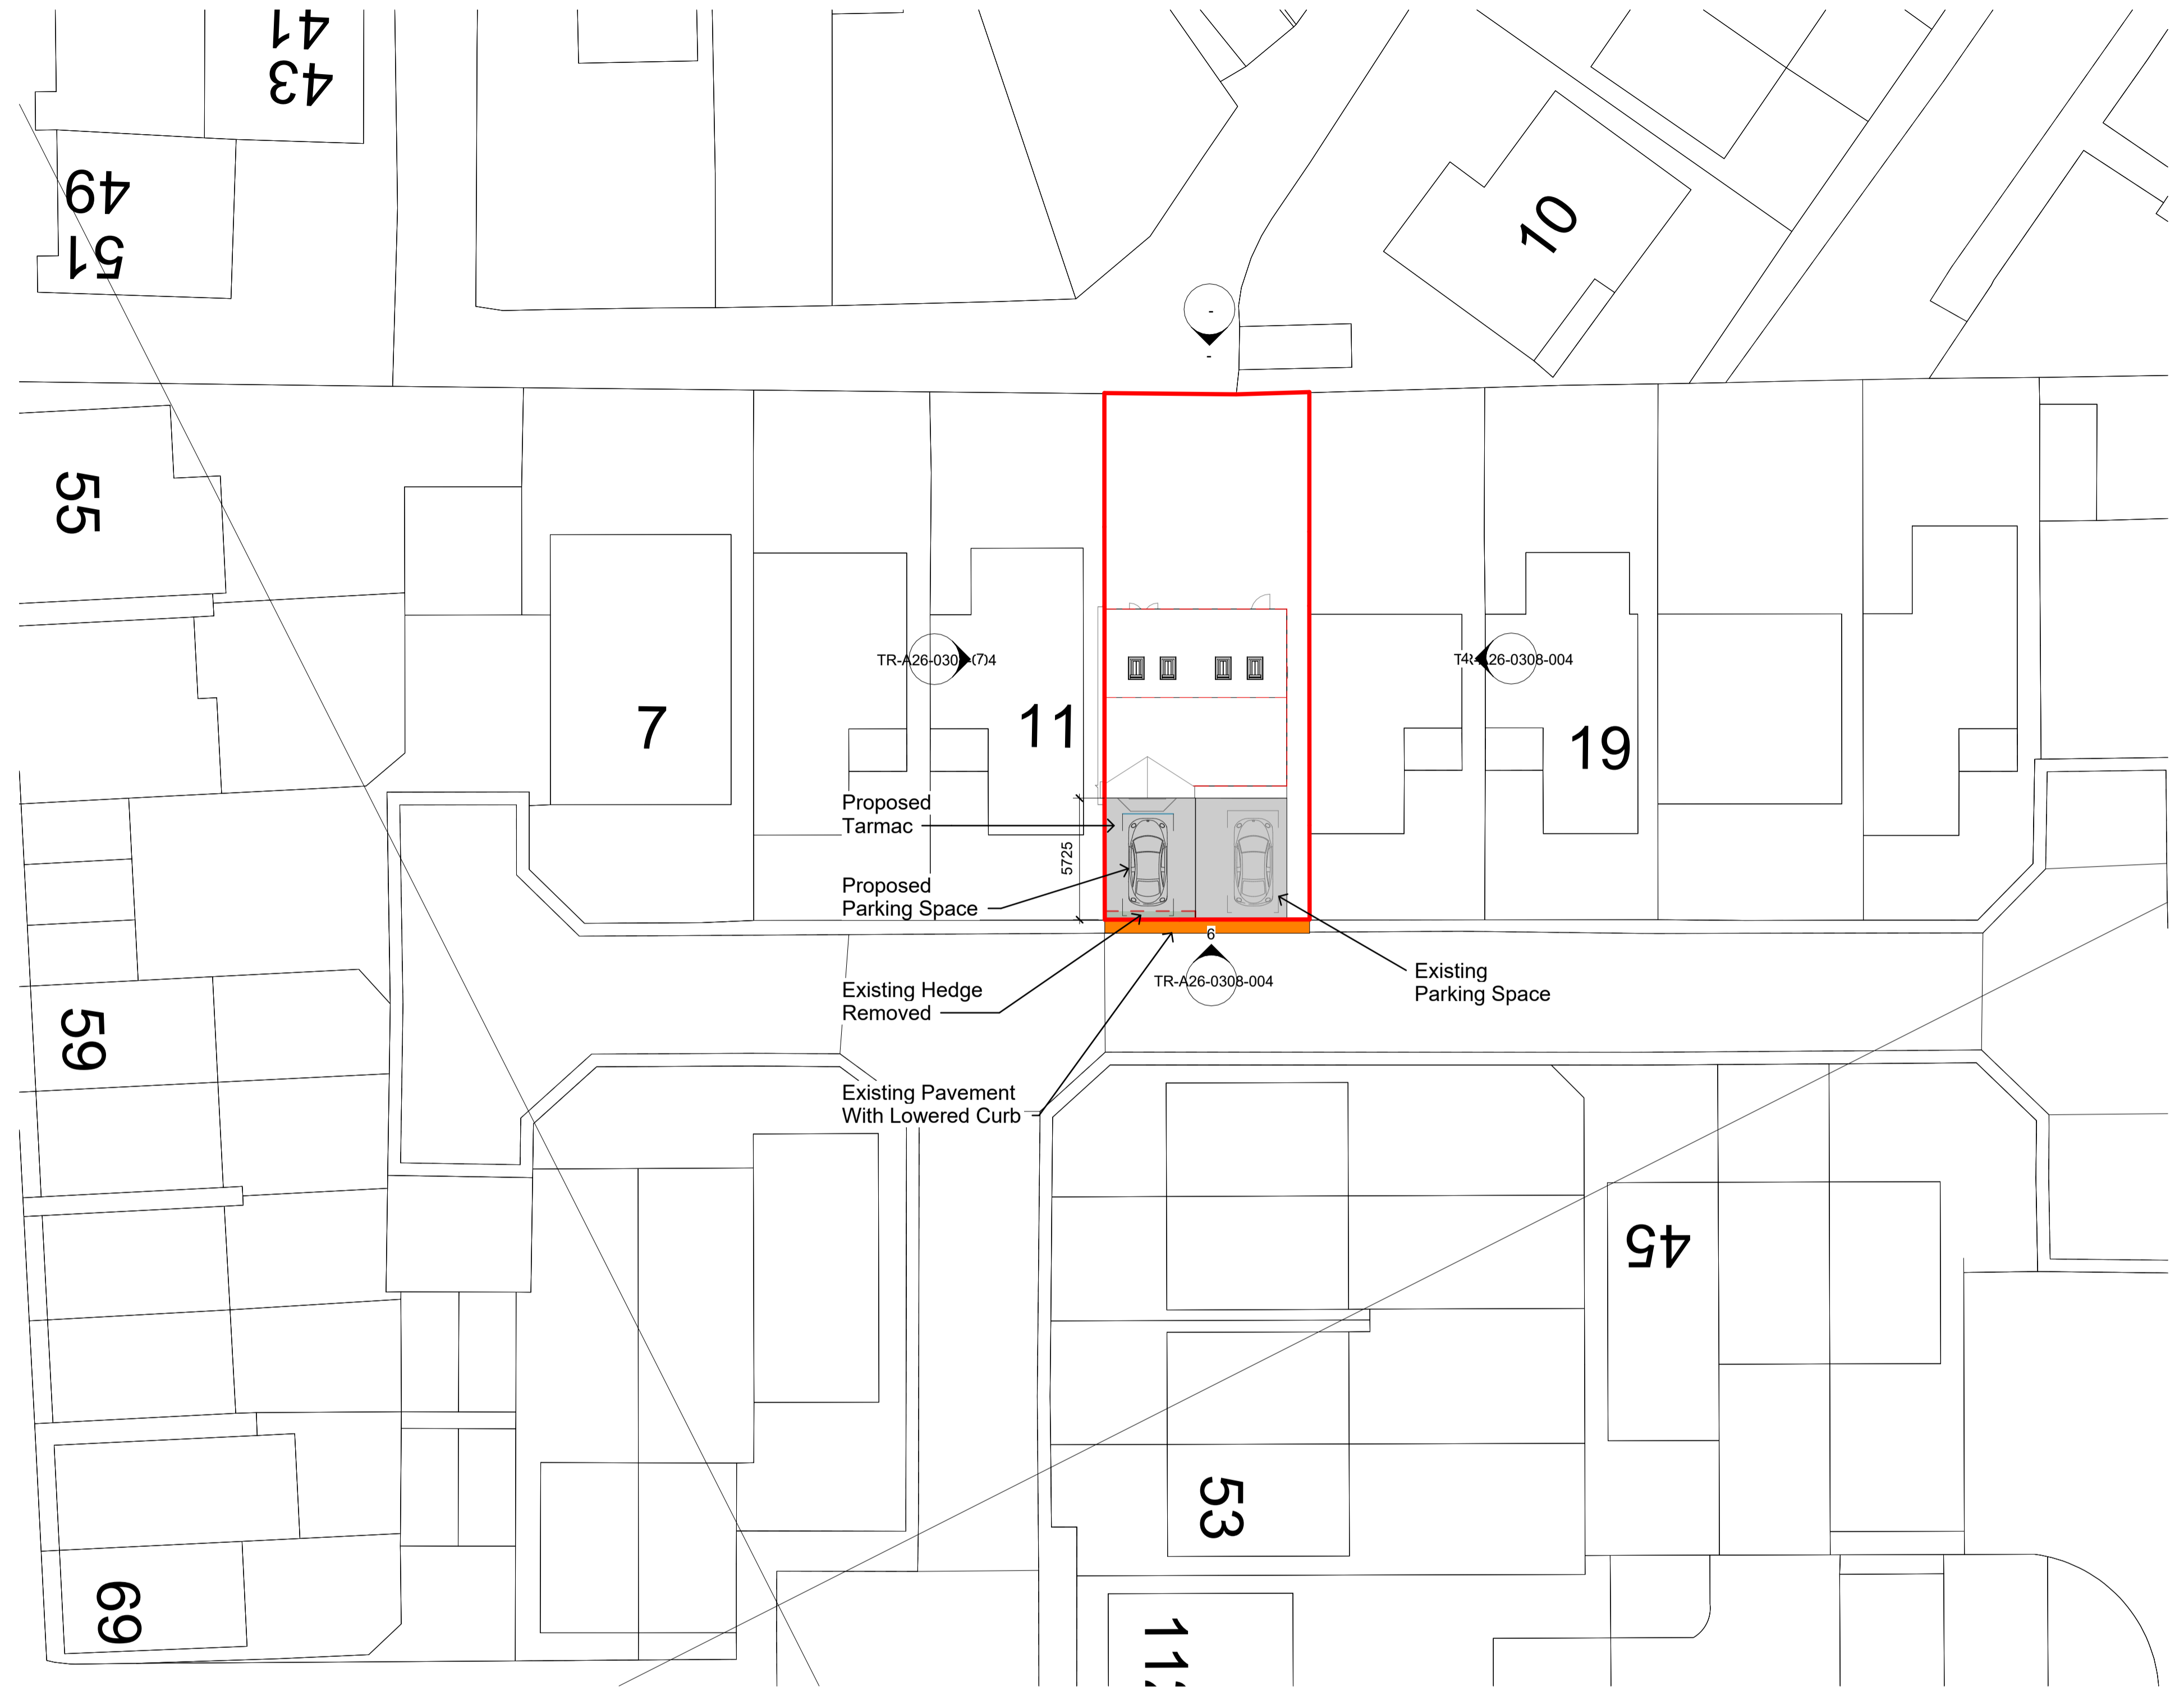

**Location Plan**  
1 : 1250

**Proposed Site Plan**  
1 : 200

**Note:**  
All Dimensions Are Approximate  
And TBC On Site By Contractor

**Mohammed Omar Saleem**  
15 Plover Mills, Lindley, Huddersfield, HD3 3ZF

Drawing Title: Location & Proposed Site Plan	
Drawing Number: TR-A26-0308-003	Scale: As indicated@A1
Date: 15/04/26	Revision: Approver
Drawn By: AM	Checked by: JA
Reason For Issue: Planning - Parking	