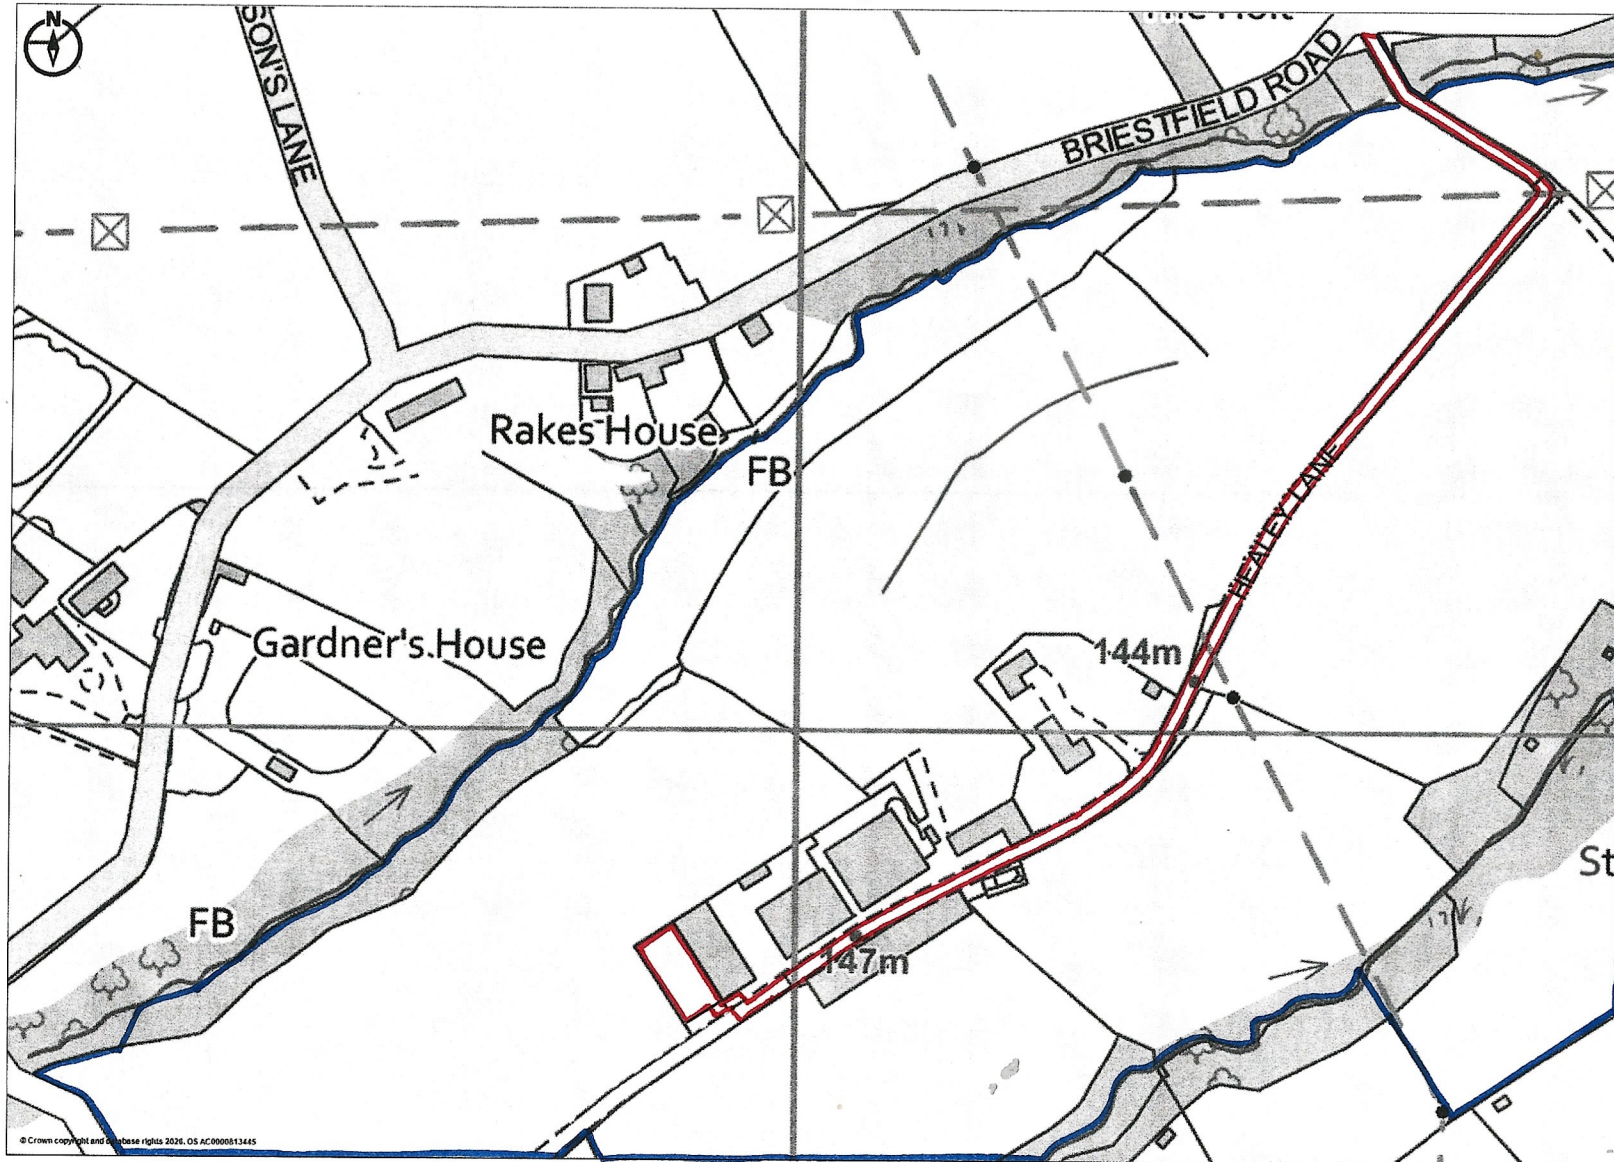

M Worsley, Proposed Straw, Fodder + Machinery Store at Healey Farm, Healey Lane, Bristfield, Dewsbury,
WF12 0NT

Location Plan 1:3000 @ A4 March 2026