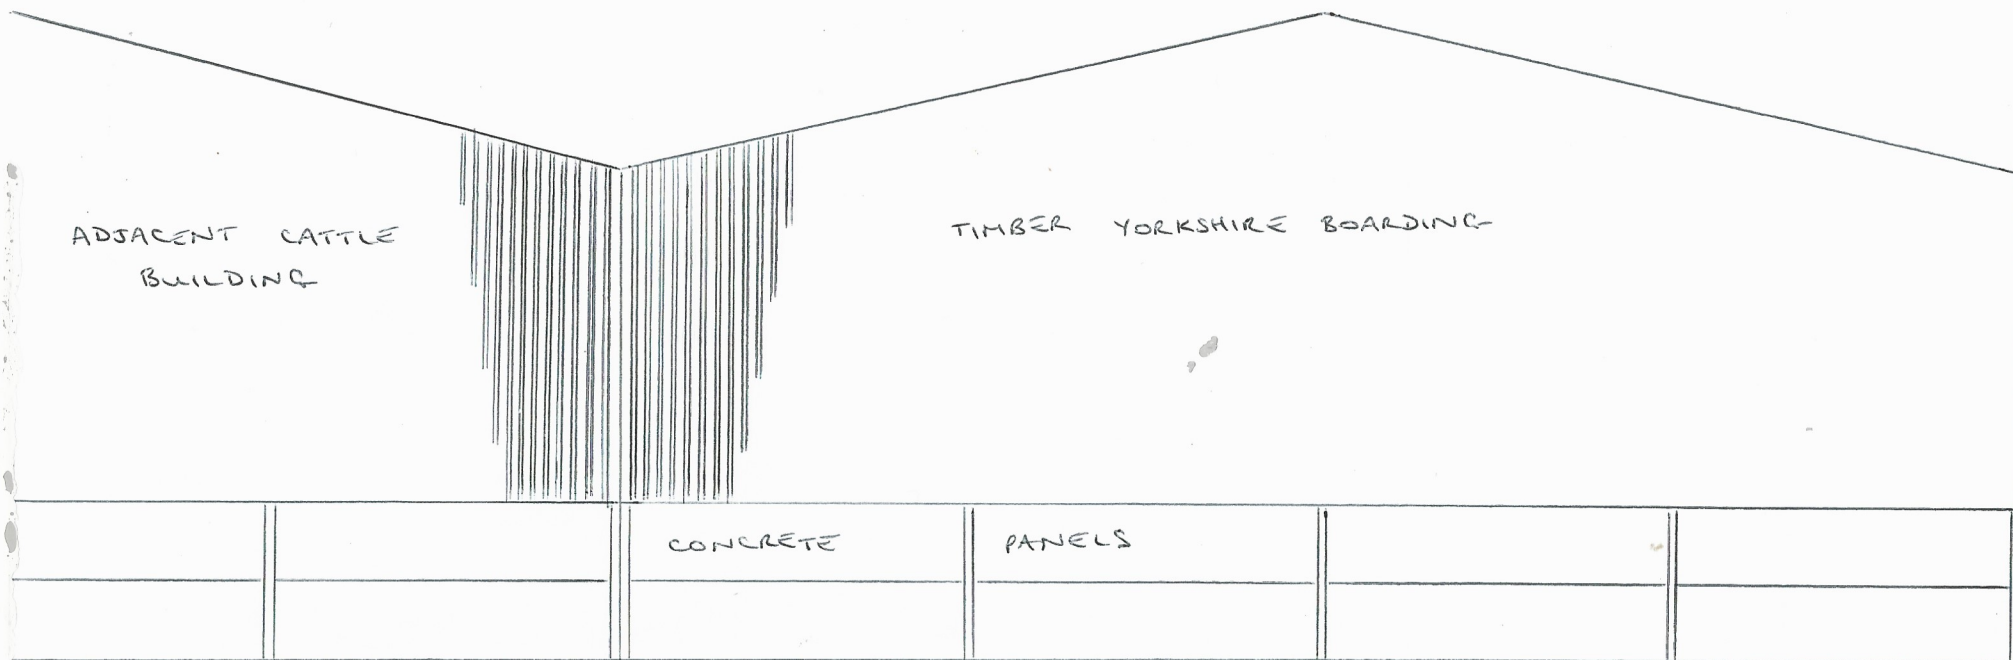

M WORSLEY, PROPOSED STRAW, FODDER + MACHINERY STORE AT HEALEY FARM, HEALEY LANE,
BRIESTFIELD, DEWSBURY, WF12 0NT ELEVATIONS (1) 1:100 @ A4 MARCH 2020

SOUTHEAST ELEVATION

NORTHWEST ELEVATION