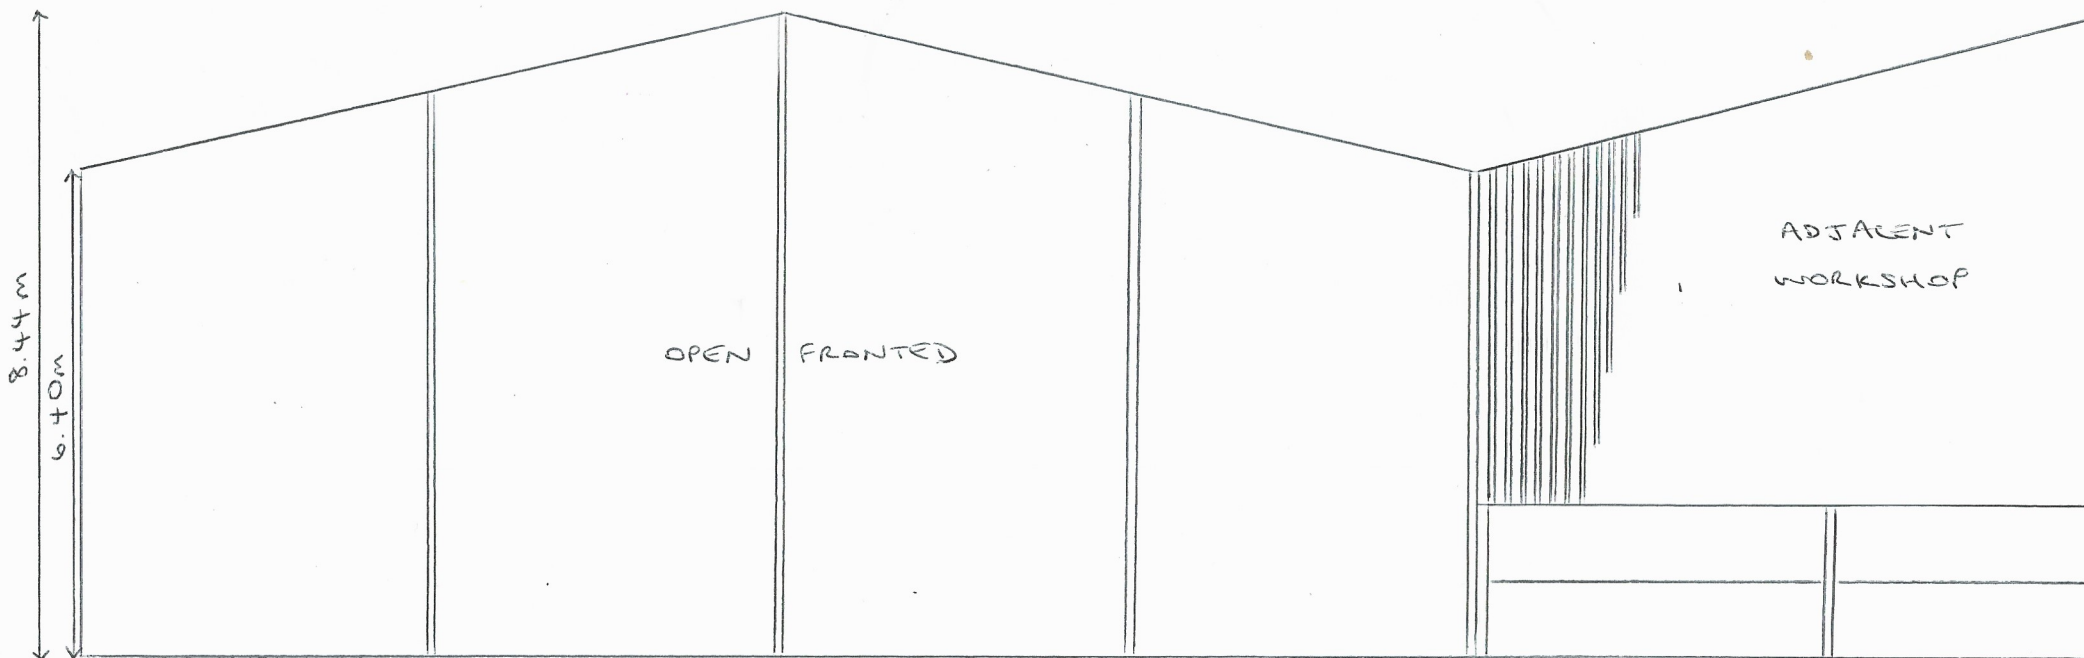

M WORSLEY, PROPOSED STRAW, FODDER + MACHINERY STORE AT HEALEY FARM, HEALEY LANE,
BRIESTFIELD, DEWSBURY, WF12 0NT ELEVATIONS (1) 1:100 @ A4 MARCH 2020

SOUTHEAST ELEVATION

NORTHWEST ELEVATION