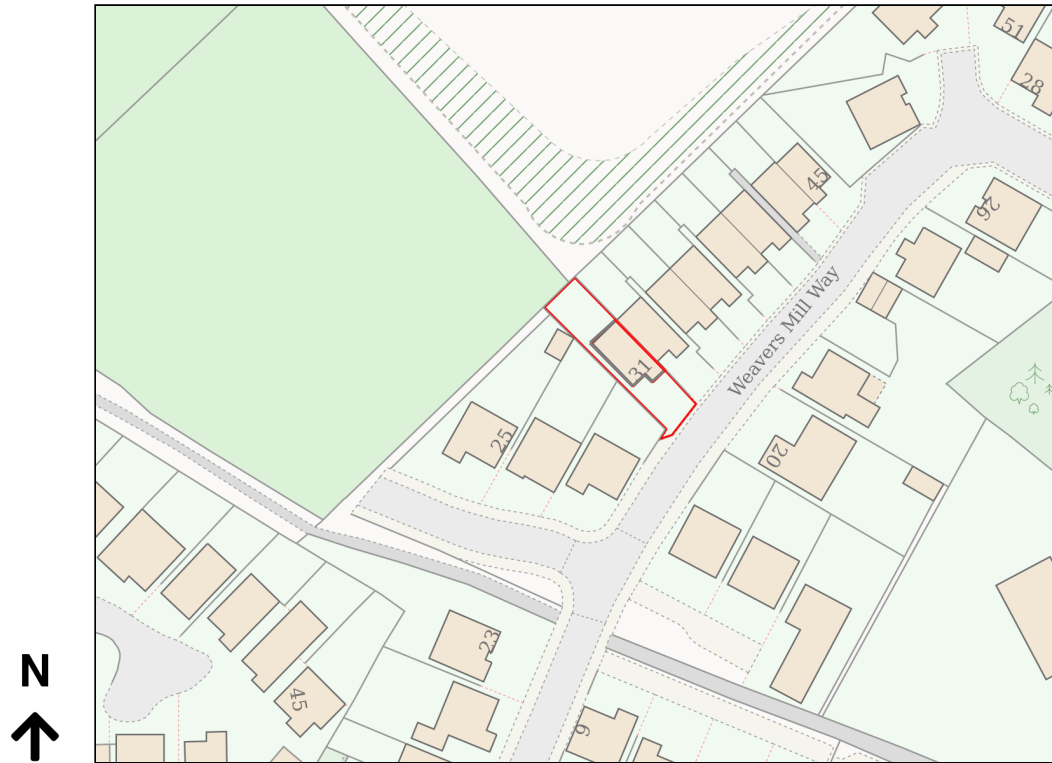

# Location Plan

Site Address: 31, Weavers Mill Way, New Mill, Holmfirth, HD9 7FB

Date Produced: 11-May-2026

Scale: 1:1250 @A4

Planning Portal Reference: PP-14925555v1