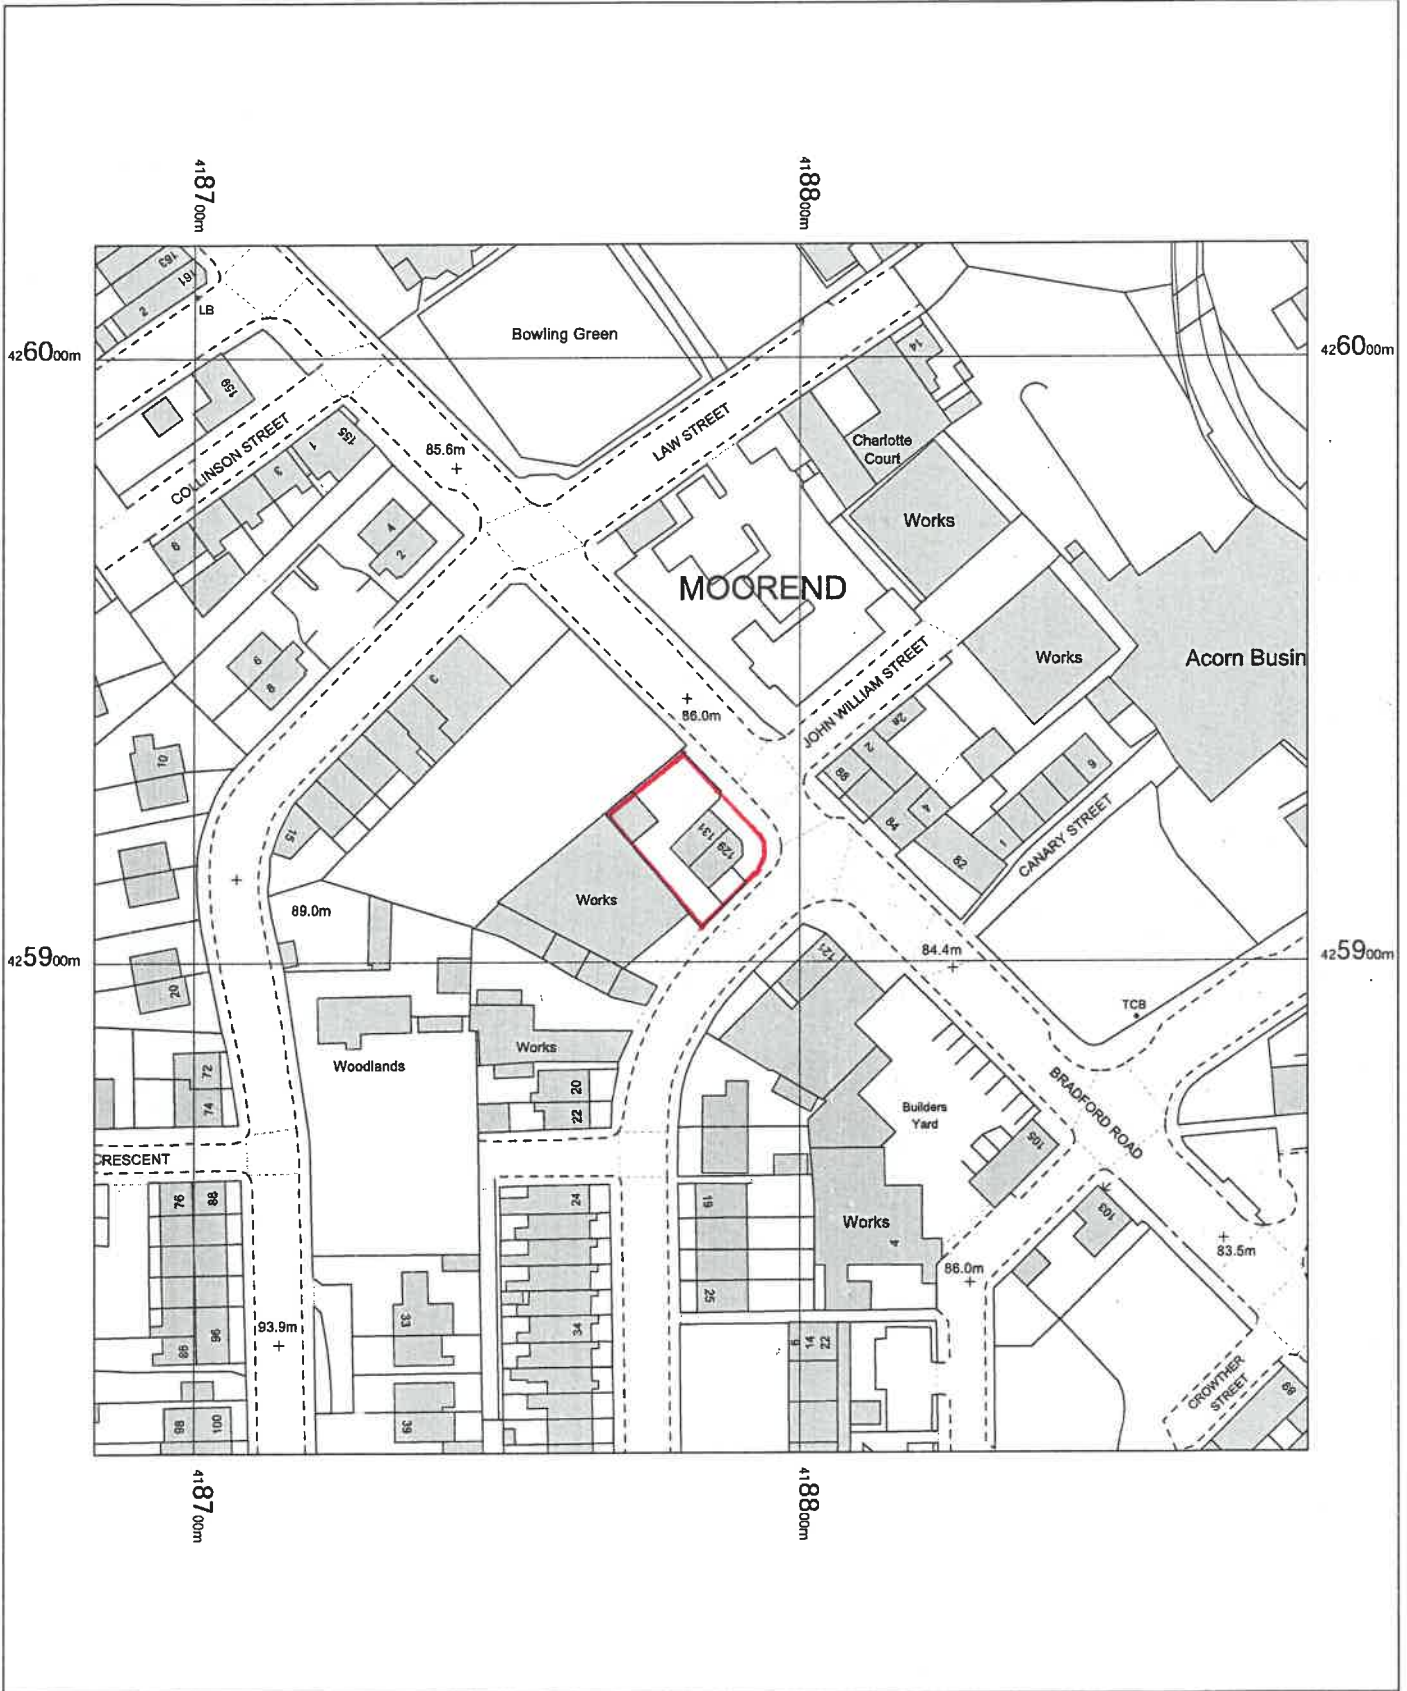

Location Plan 1:1250

131a Bradford Road,
Cleckheaton,
Kirklees
BD19 3PY

OS MasterMap 1250/2500/10000 scale
Friday, March 20, 2026, ID: BW1-01269339
maps.blackwell.co.uk

1:1250 scale print at A4, Centre: 418784 E, 425919 N

©Crown Copyright Ordnance Survey. Licence no.
100041041

BLACKWELL'S
MAPPING SERVICES
PERSONAL & PROFESSIONAL MAPPING
www.blackwellmapping.co.uk

TEL: 0800 151 2612
maps@blackwell.co.uk