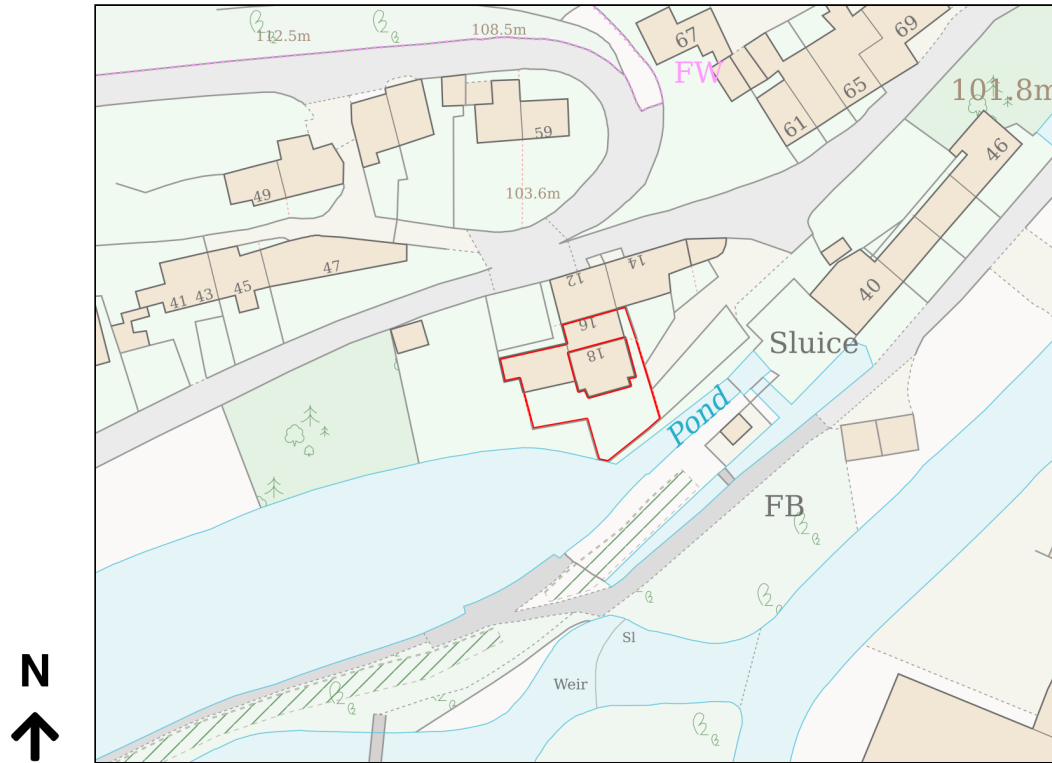

Location Plan

Site Address: 16, Magdale, Honley, Holmfirth, HD9 6LU

Date Produced: 10-May-2026

Scale: 1:1250 @A4

Planning Portal Reference: PP-14922172v1