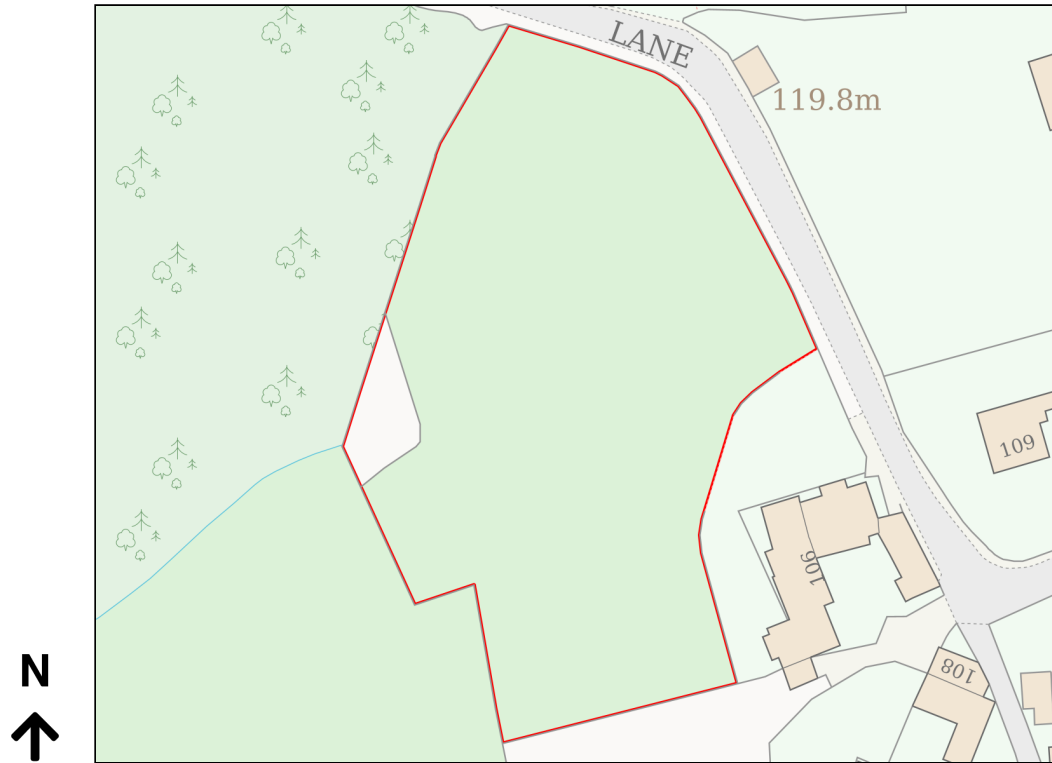

Location Plan

Site Address: Pigatu, 106, Hartshead Lane, Hartshead, Liversedge, WF15 8AJ

Date Produced: 08-May-2026

Scale: 1:1250 @A4

Planning Portal Reference: PP-14919950v1