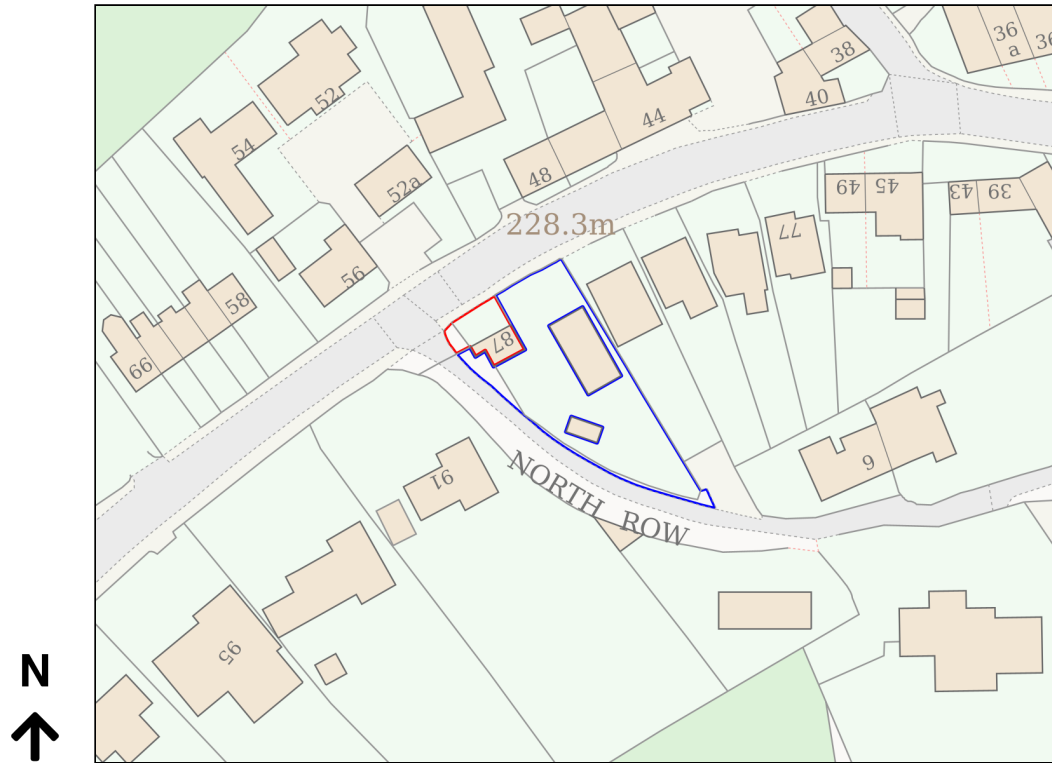

Location Plan

Site Address: Easting: 418931 Northing: 409637

Date Produced: 04-May-2026

Scale: 1:1250 @A4

Planning Portal Reference: PP-14869640v1