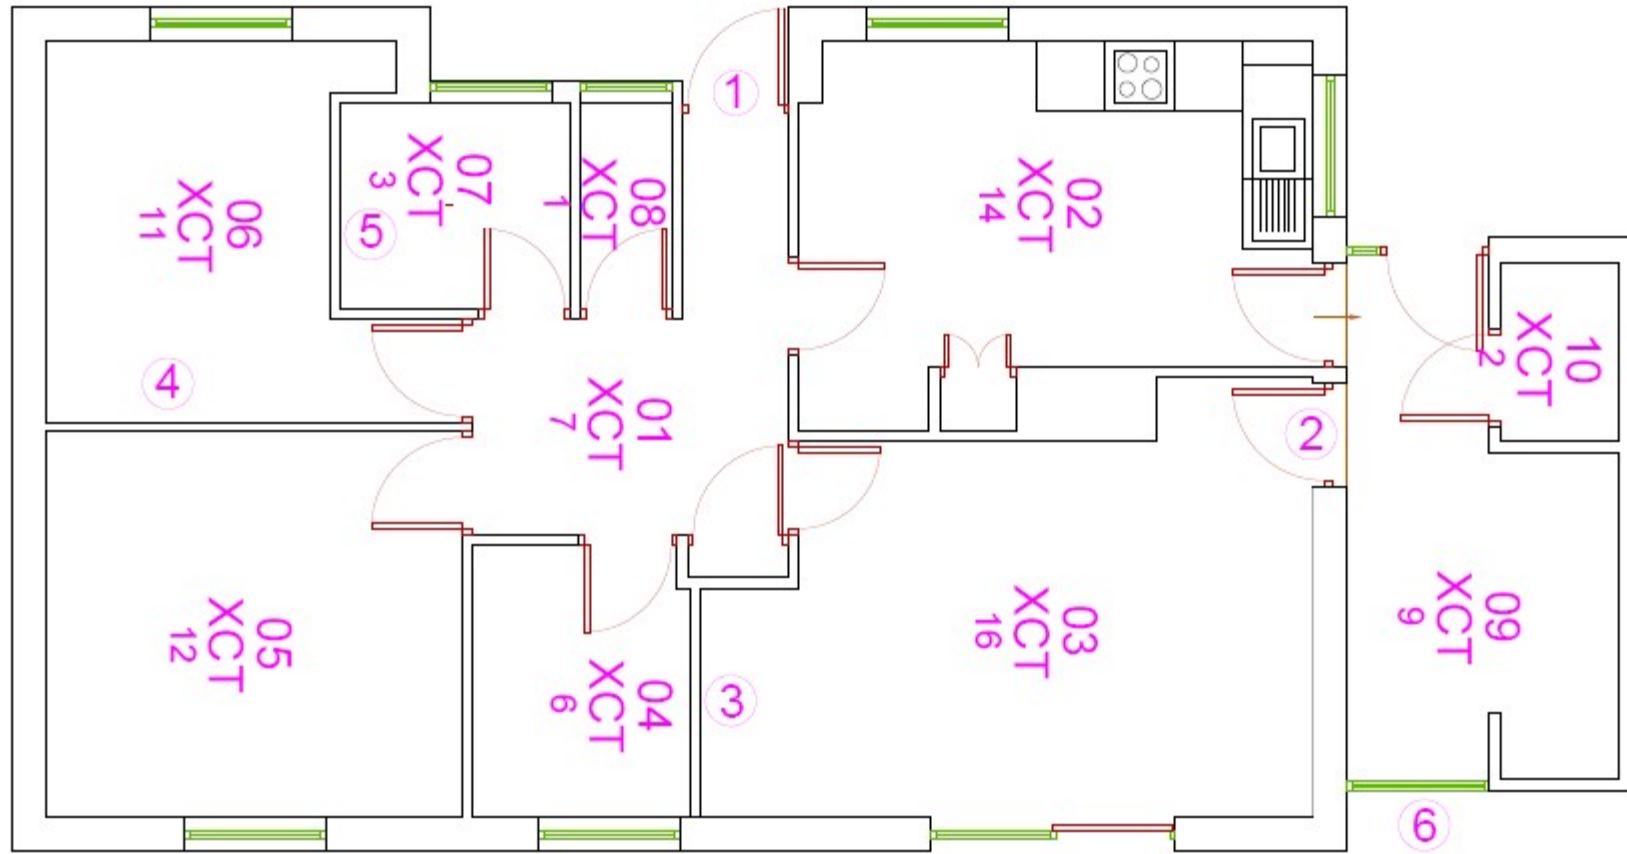

# Main Entrance

Proposed

DIRECTORATE OF CHILDREN & YOUNG PEOPLE SERVICE

KIRKROYDS INFANT SCHOOL

GROUND FLOOR LAYOUT

A1	1:100	DATE	OCT 2010
----	-------	------	----------

PROJECT NO	001/01	REVISION	
------------	--------	----------	--