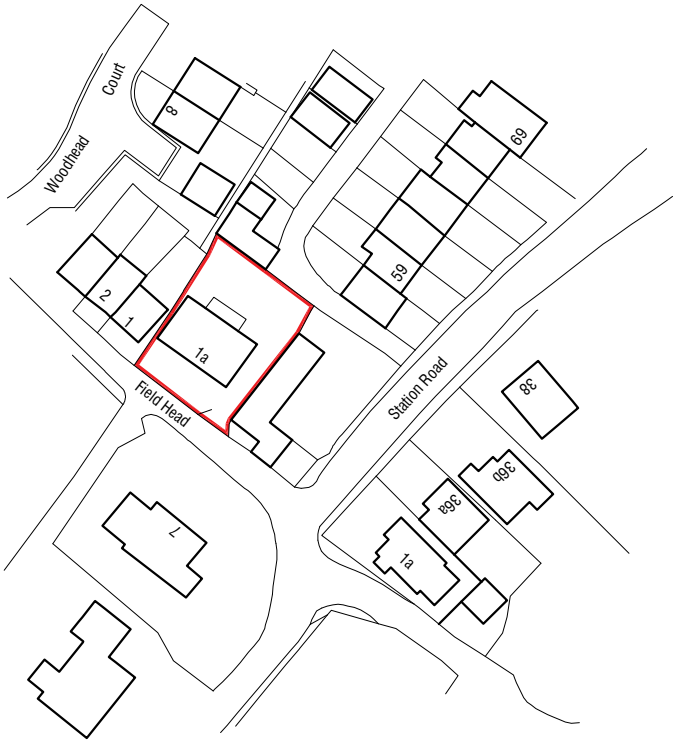

North

1A Field Head
Shepley
Huddersfield
HD8 8DR

LOCATION PLAN

Scale 1:1250

Date March 2026

Ref 26.02

Drwg No **0S1**

Fairfield House
Berneslai Close Barnsley
S70 2FL
M: 07881898300
E: mark@mboothdesign.co.uk