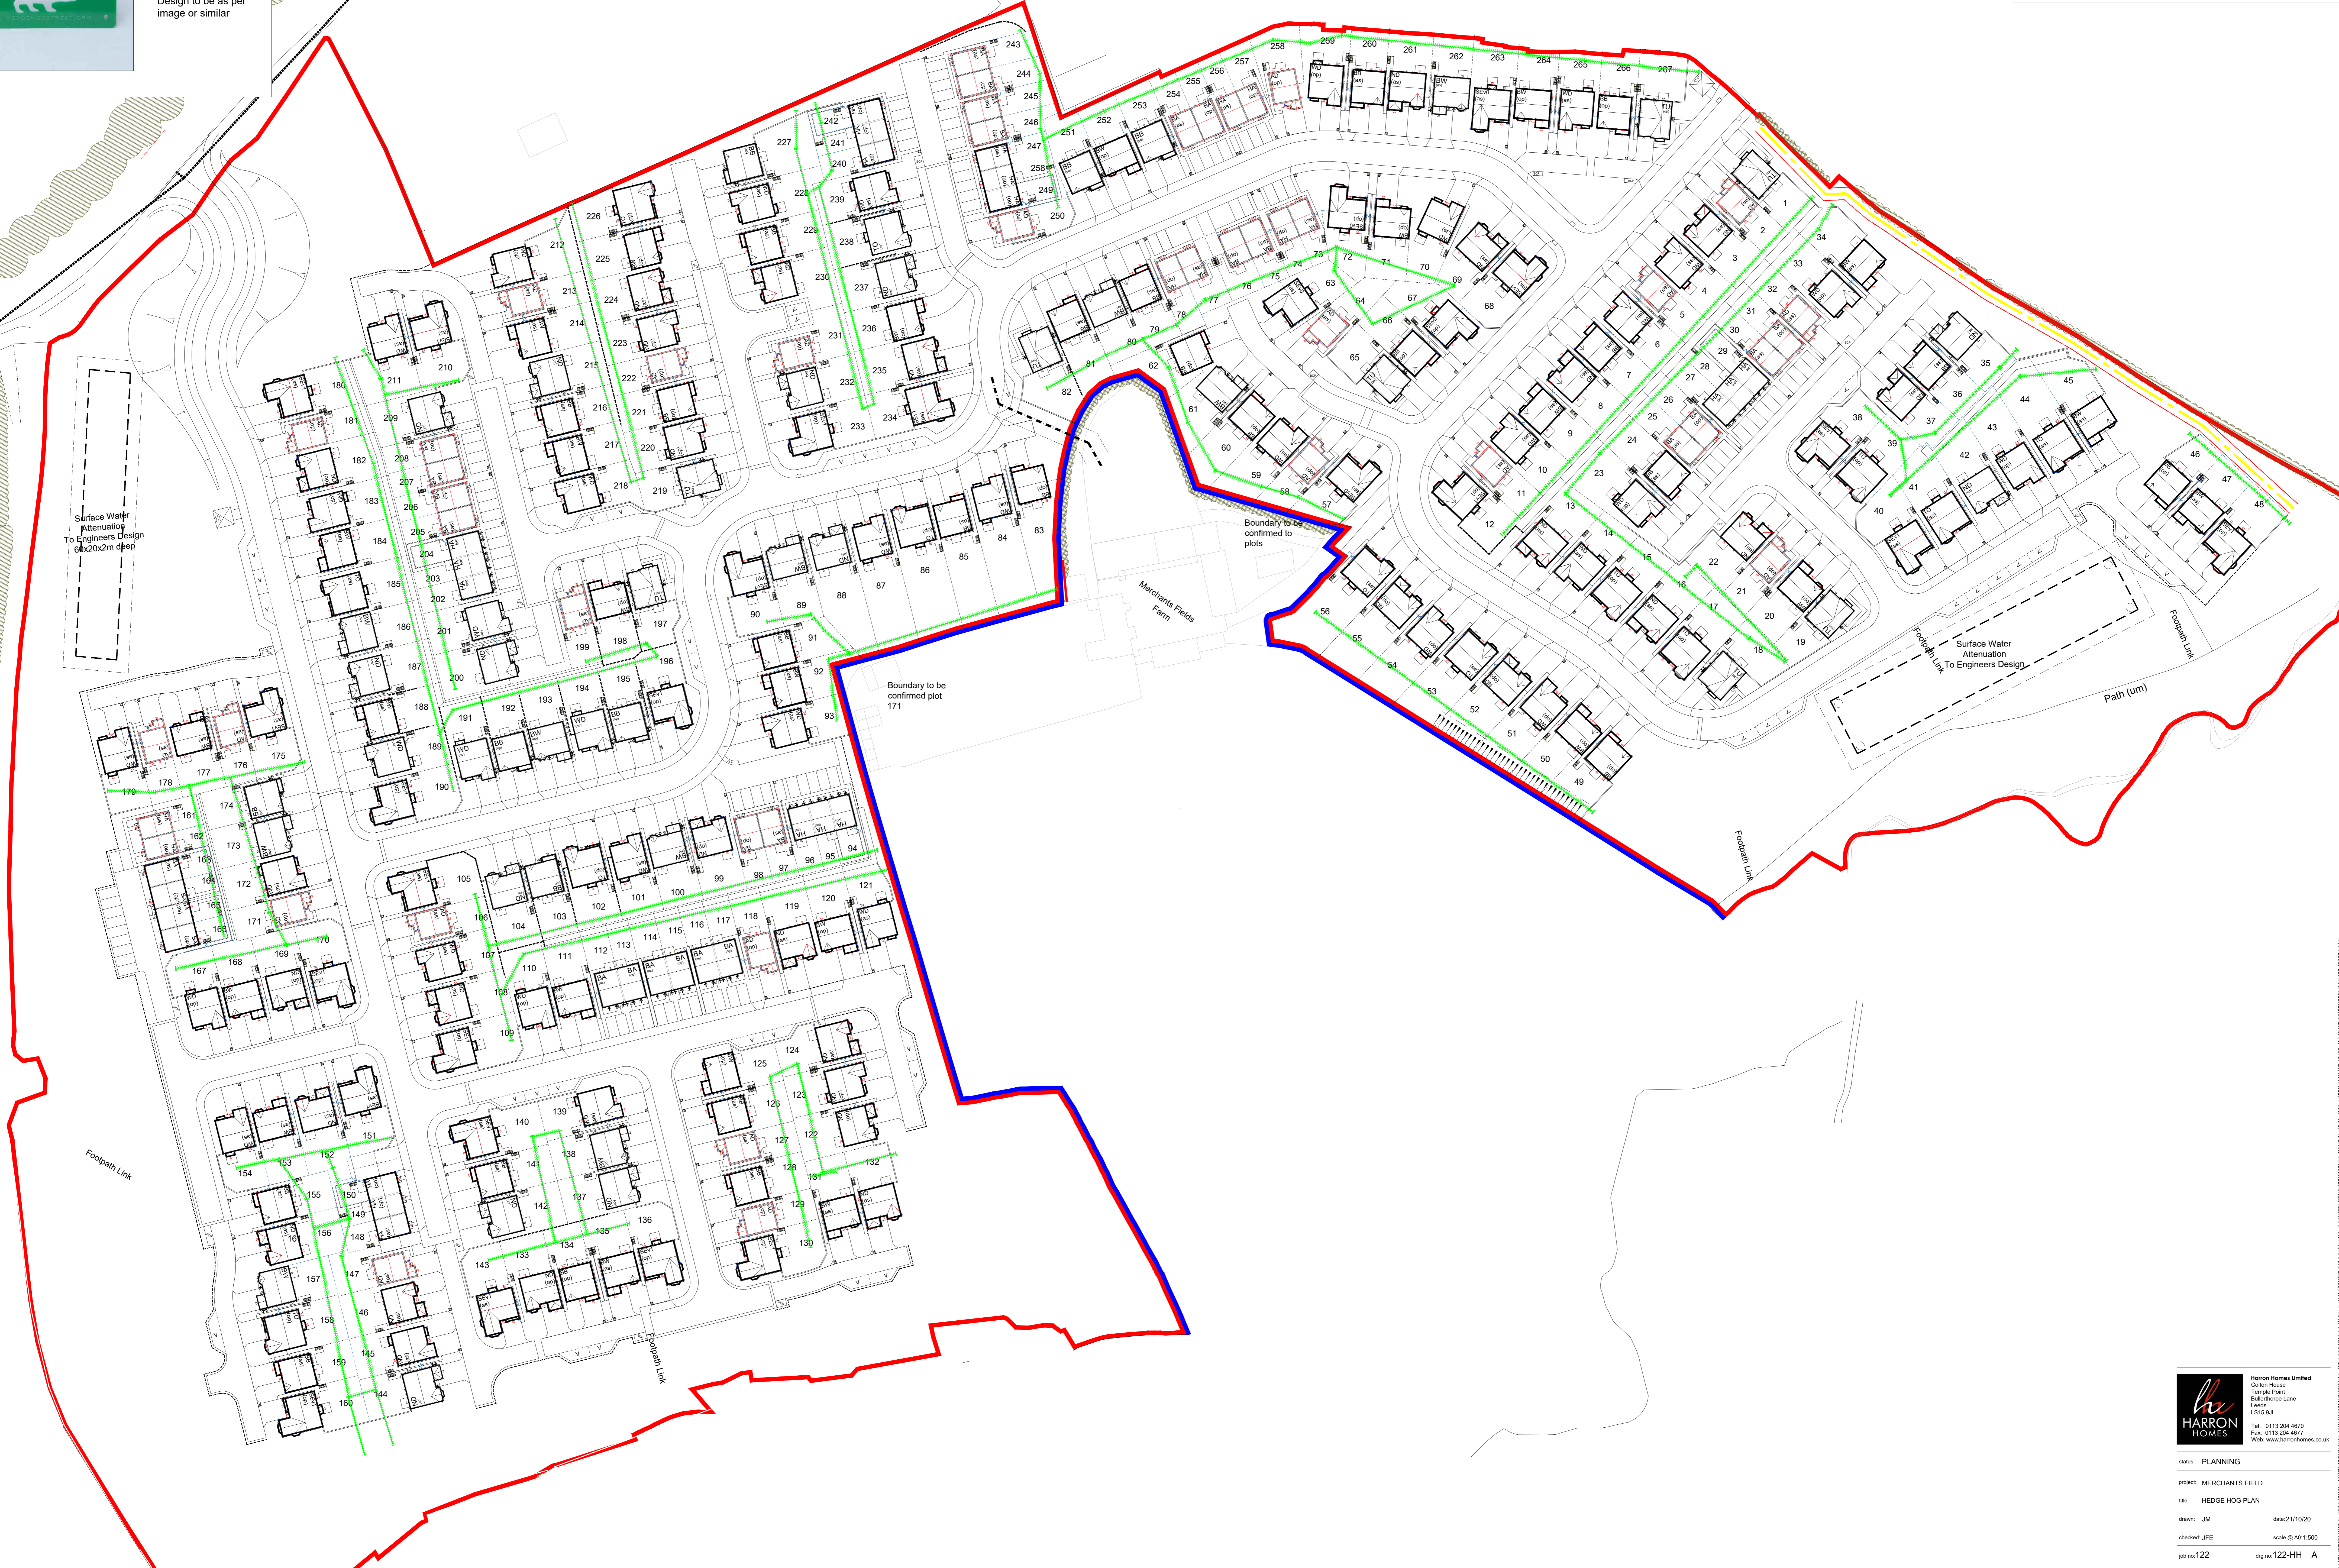

Hedgehog Highway Sign, to be installed above fence openings for Hedgehogs. Design to be as per image or similar

**KEY**

Hedge Hog Runs 

Harron Homes Limited  
 Cotton House  
 Temple Point  
 Bulwerhope Lane  
 Leeds  
 LS15 9AL  
 Tel: 0113 234 4670  
 Fax: 0113 234 4677  
 Web: www.harronhomes.co.uk

status: PLANNING  
 project: MERCHANTS FIELD  
 title: HEDGE HOG PLAN  
 drawn: JM date: 21/10/20  
 checked: JFE scale: @ A0: 1:500  
 job no: 122 dwg no: 122-HH A