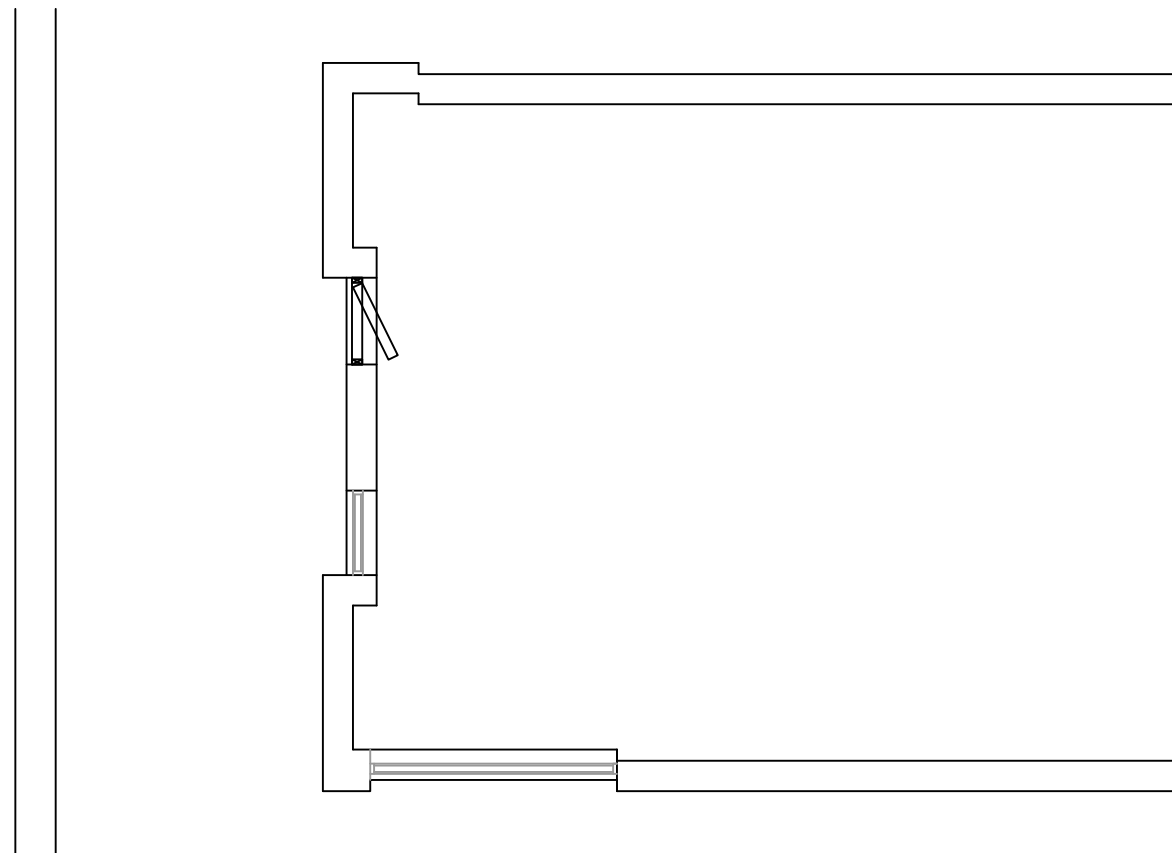

Elevation Front

Elevation Side

Ground Floor Plan

SITE	6 ORCHARD ROAD	SCALE	1:75 @ A3	DATE	21.1.25
TITLE	EXISTING	DRG NO	OR2		