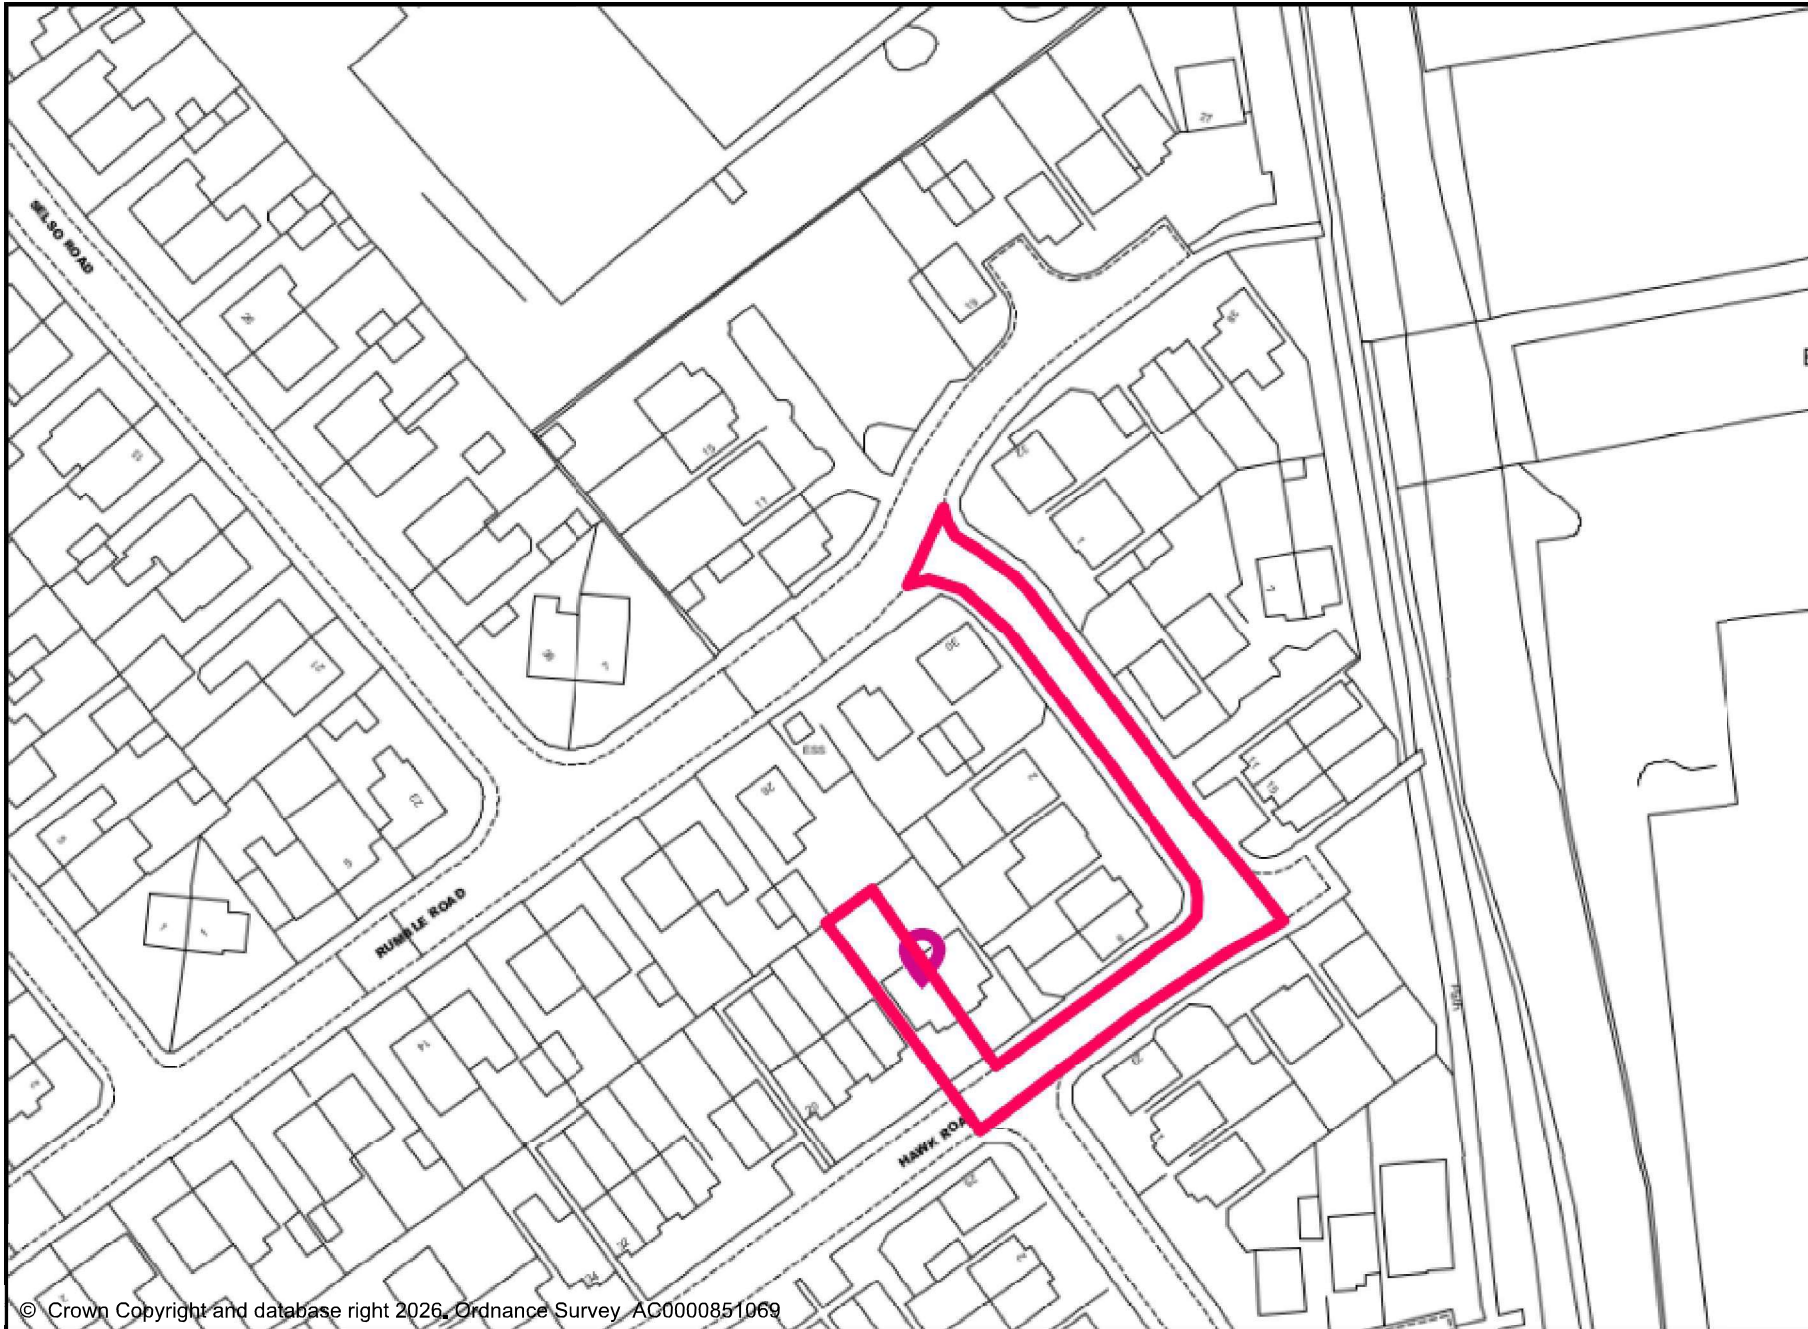

# 12 Hawk Road, Dewsbury, WF12 7AY - Location Plan

Scale = 1:1000