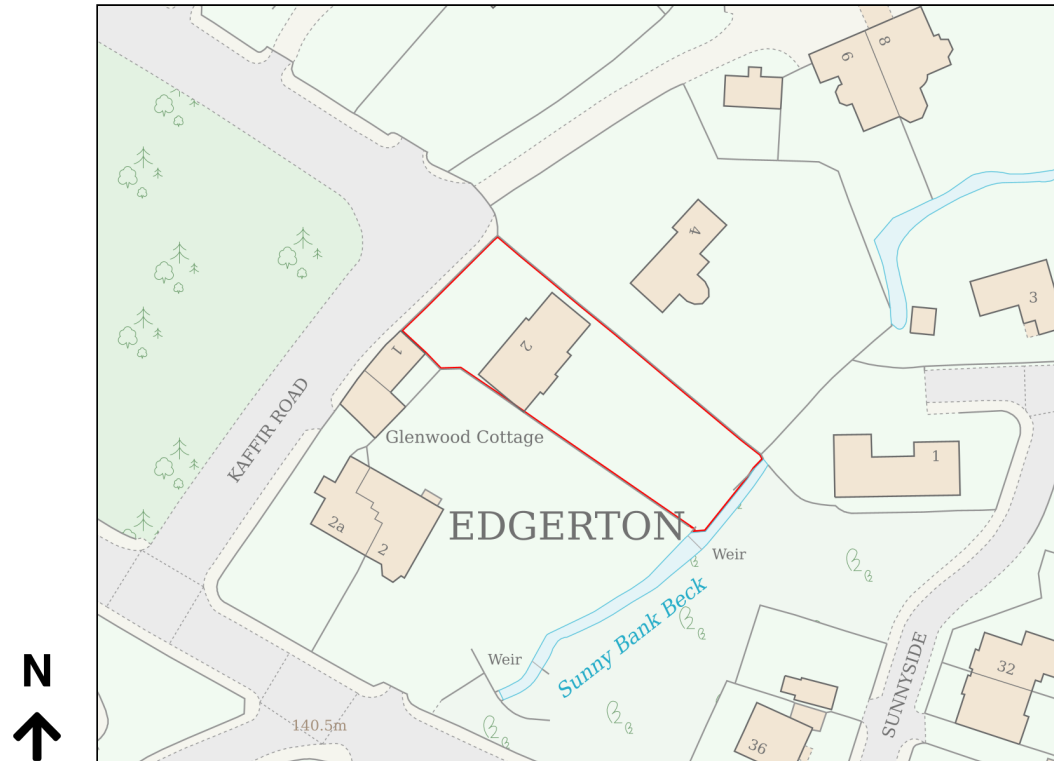

# Location Plan

Site Address: 2, Kaffir Road, Edgerton, Huddersfield, HD2 2AN

Date Produced: 21-Apr-2026

Scale: 1:1250 @A4

Planning Portal Reference: PP-14876829v1