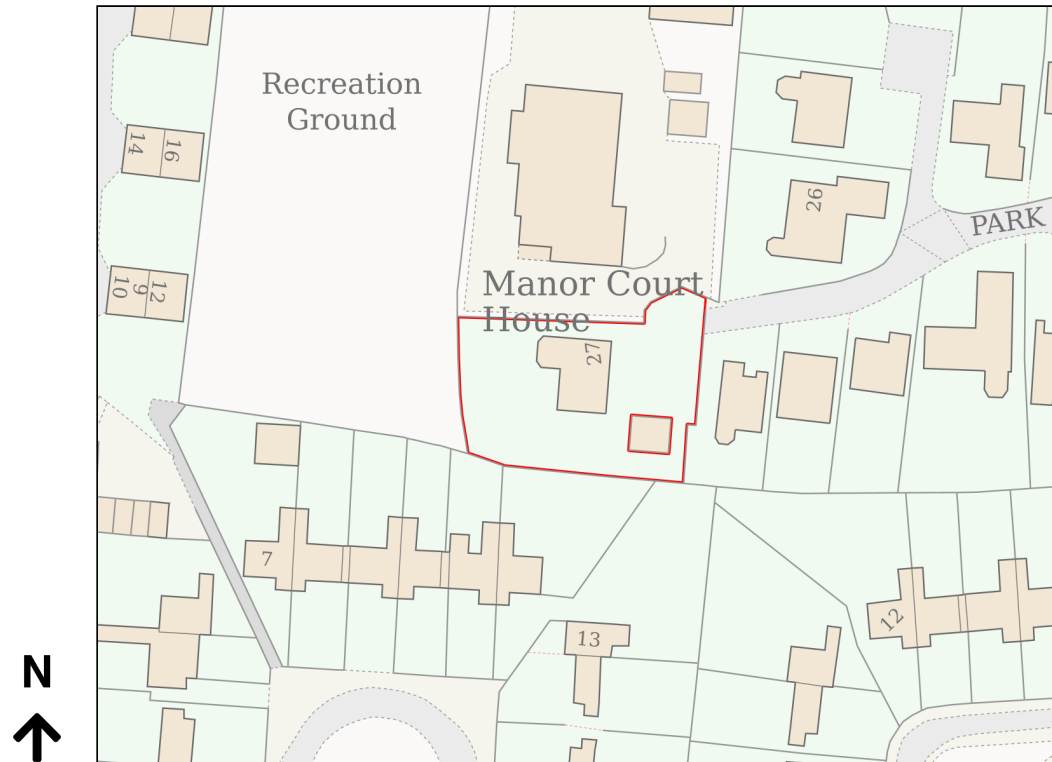

# Location Plan

Site Address: The Manor House, 27, Park Lodge View, Skelmanthorpe, Huddersfield, HD8 9UN

Date Produced: 21-Apr-2026

Scale: 1:1250 @A4

Planning Portal Reference: PP-14855523v1