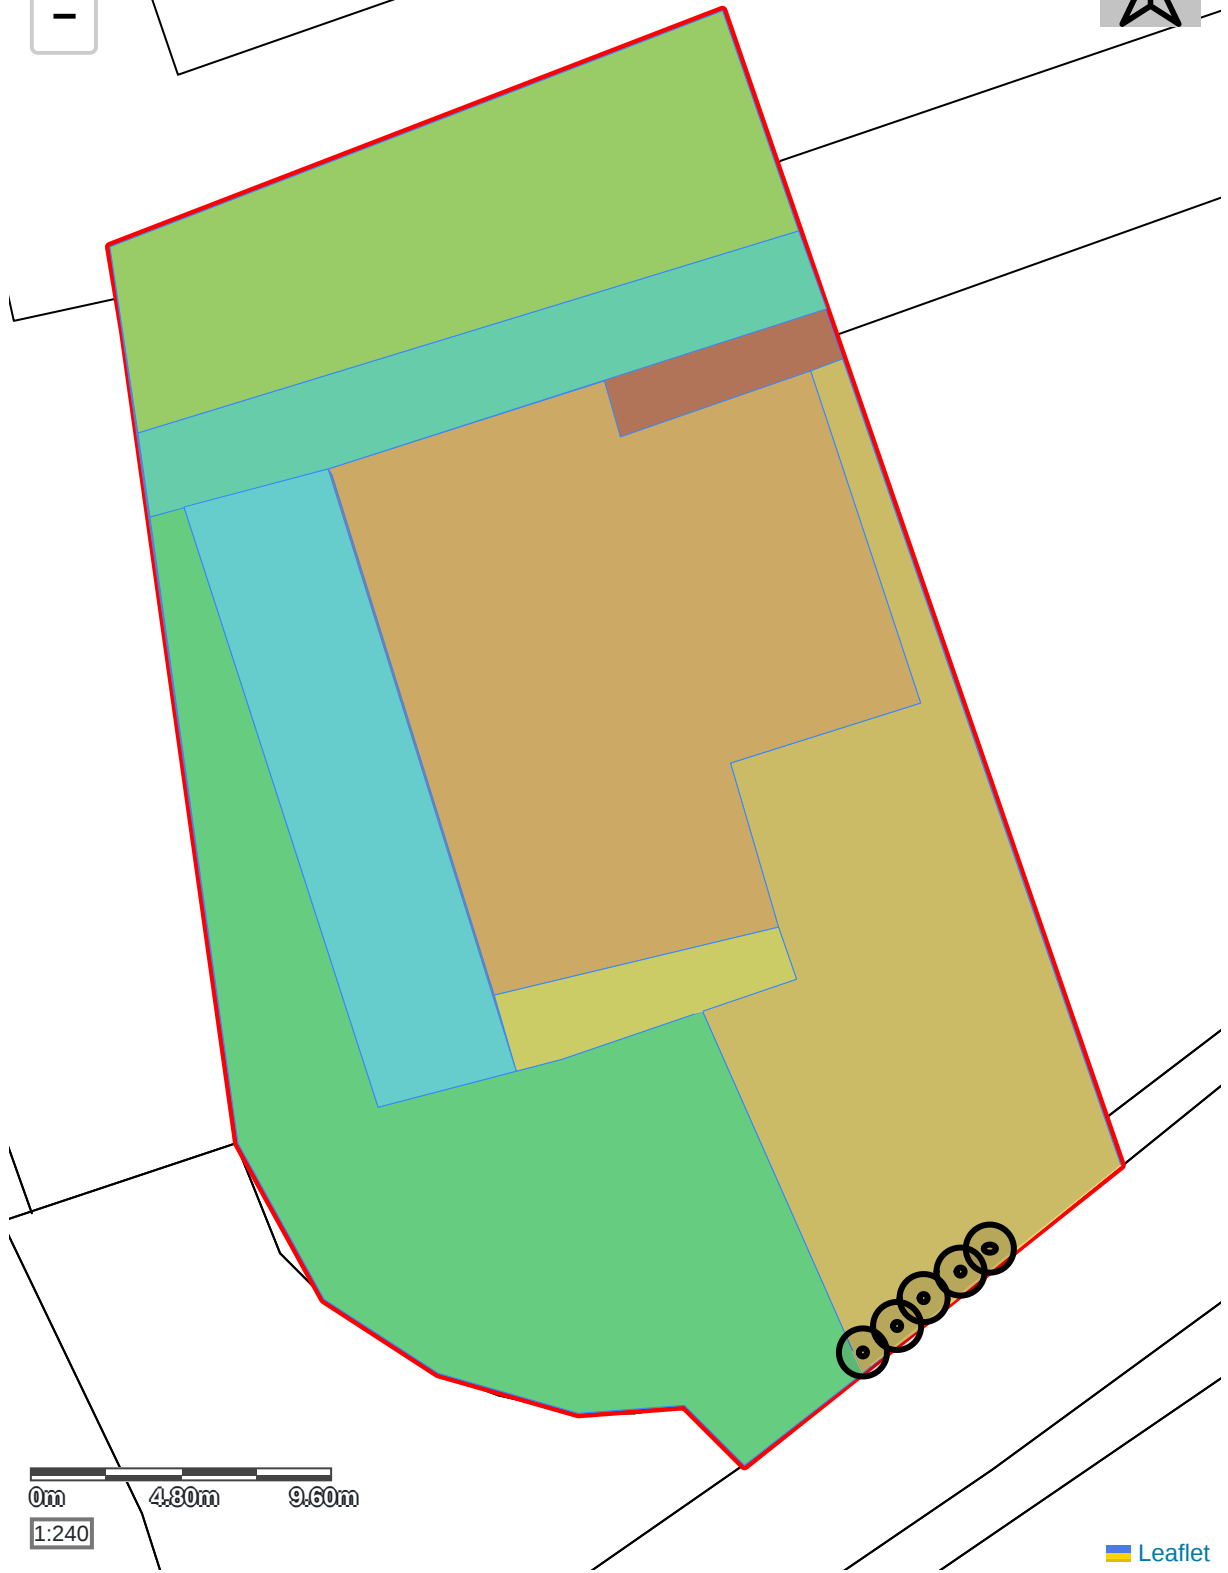

**Pre-Development Plan  
Baseline Map**

**Post-Development Plan  
Post-Development Map**

## Onsite Habitat Plan | Symbology

All symbology based on UKHAB recommendations.

Colour Code	Habitat Description
	Ruderal Ephemeral
	Developed land; sealed surface
	Urban rural tree
	Unvegetated garden
	Vegetated garden
	Enhanced Area (Overlay)

**Post-Development Plan  
Post-Development (Per Habitat)**

### Area-Baseline

Ref	Colour Code	Habitat Description
1		Ruderal/Ephemeral
2		Developed land; sealed surface