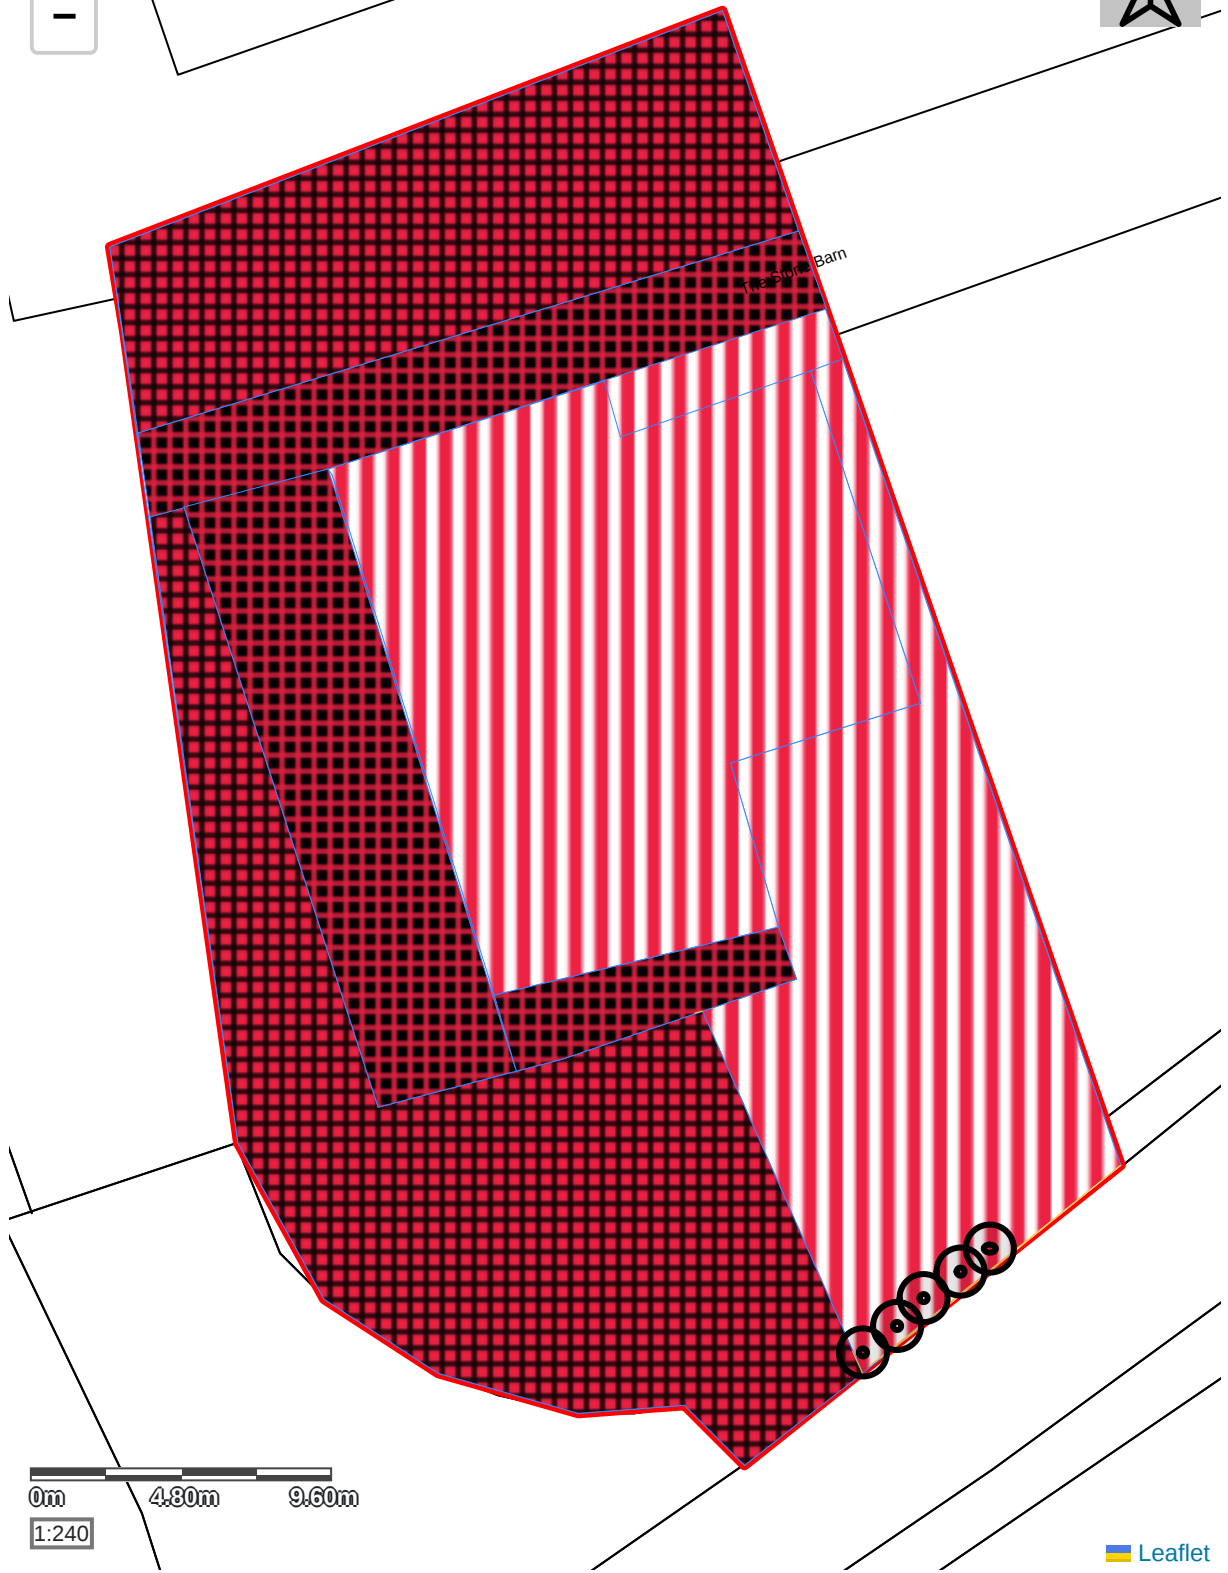

**Pre-Development Plan  
Baseline Map**

**Post-Development Plan  
Post-Development Map**

## Onsite Habitat Plan | Symbology

All symbology based on UKHAB recommendations.

Colour Code	Habitat Description
	Ruderal Ephemeral
	Developed land; sealed surface
	Urban rural tree
	Unvegetated garden
	Vegetated garden
	Enhanced Area (Overlay)

**Post-Development Plan  
Post-Development (Per Habitat)**

### Area-Baseline

Ref	Colour Code	Habitat Description
1		Ruderal/Ephemeral
2		Developed land; sealed surface