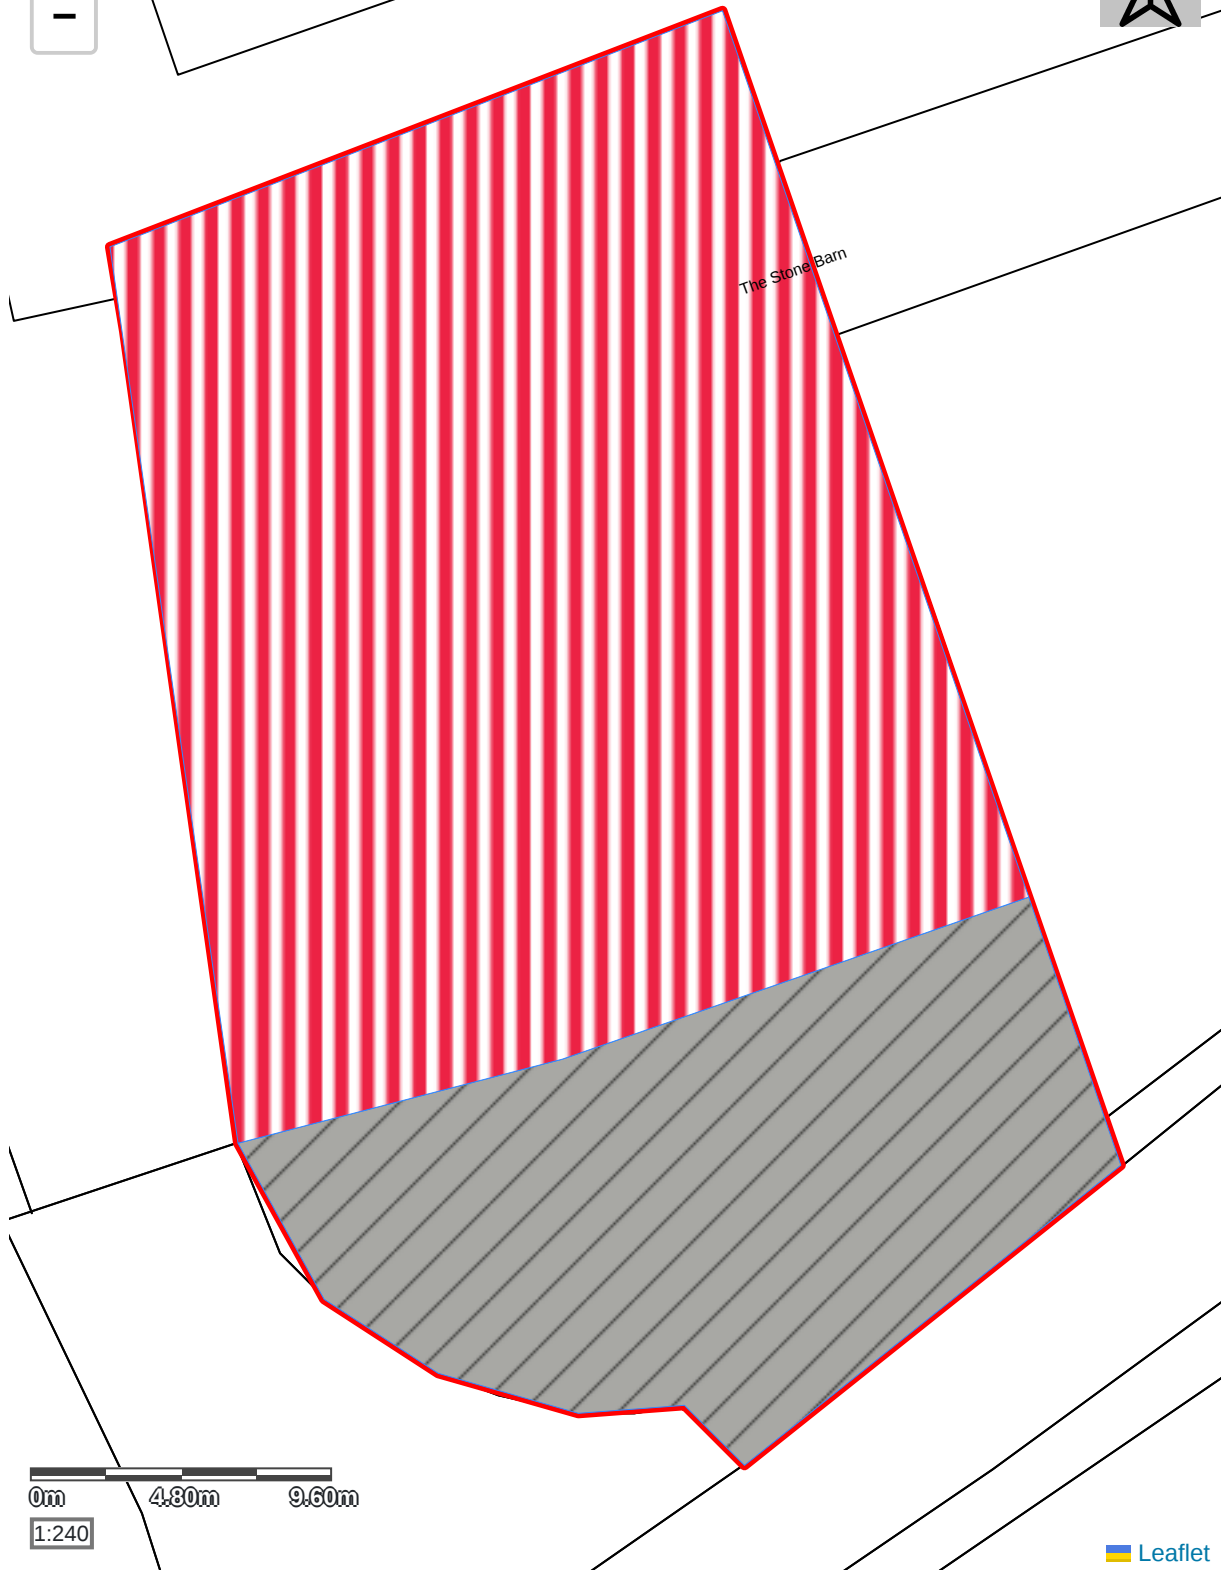

**Pre-Development Plan  
Baseline Map**

**Post-Development Plan  
Post-Development Map**

## Onsite Habitat Plan | Symbology

All symbology based on UKHAB recommendations.

Colour Code	Habitat Description
	Ruderal Ephemeral
	Developed land; sealed surface
	Urban rural tree
	Unvegetated garden
	Vegetated garden
	Enhanced Area (Overlay)

**Post-Development Plan  
Post-Development (Per Habitat)**

### Area-Baseline

Ref	Colour Code	Habitat Description
1		Ruderal/Ephemeral
2		Developed land; sealed surface