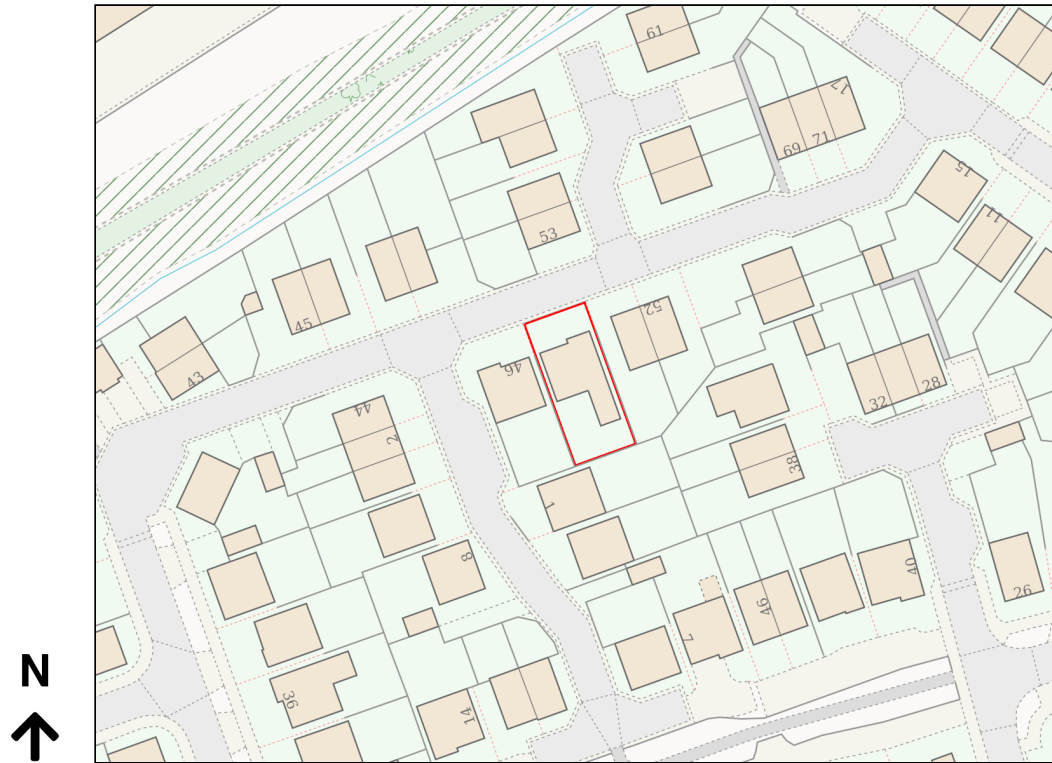

Location Plan

Site Address: 48, Crosland Fold, Lindley, Huddersfield, HD3 3WR

Date Produced: 21-Apr-2026

Scale: 1:1250 @A4

Planning Portal Reference: PP-14873858v1