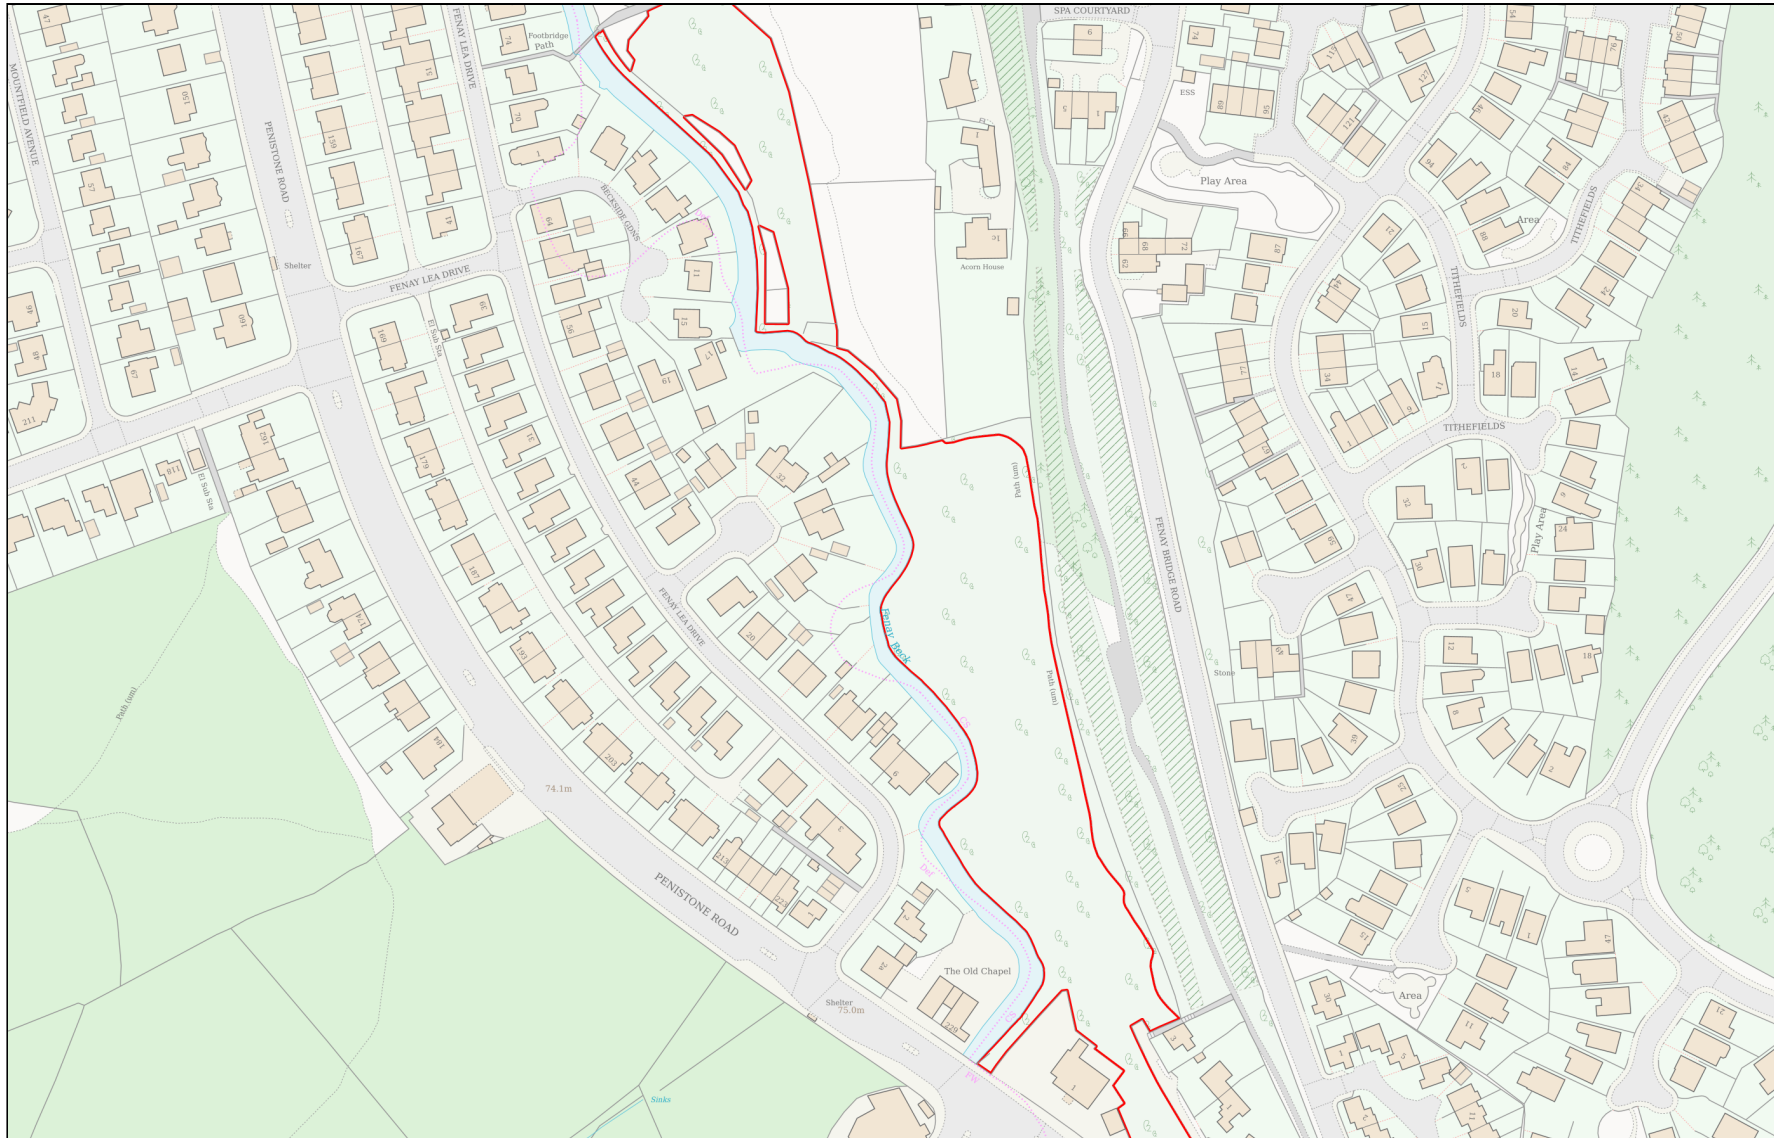

# Location Plan

Site Address: 2, Mount Pleasant Lane, Fenay Bridge, Huddersfield, HD8 0AT

Date Produced: 21-Apr-2026

Scale: 1:2500 @A4

Planning Portal Reference: PP-14874736v1