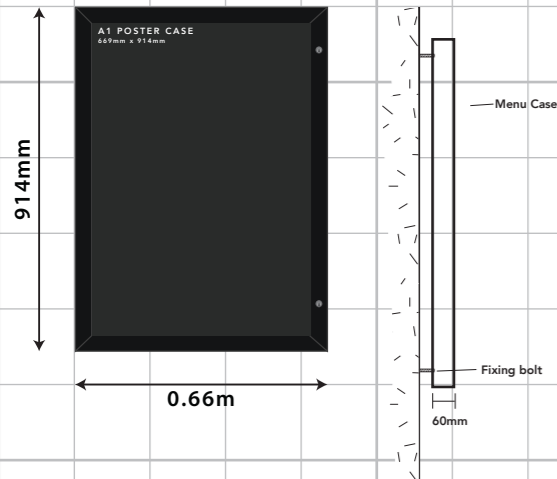

A THREE X SETS OF INDIVIDUAL LETTERS FINISHED CREAM WITH BLACK DROP SHADOW BACKS.
SIZE. 3.7m x 800mm. H.A.G. 5/3.4m.

B ONE X DOUBLE SIDED HANGING PICTORIAL ON NEW BRACKET. ILLUMINATED BY LINOLITES.
SIZE. 0.8m x 1100mm. H.A.G. 3m.

C ONE X HISTORY BOARD.
SIZE. 0.9m x 1400mm.
H.A.G. 0.75m.

D TWO X A1 POSTER CASES.
SIZE. 0.66m x 914mm. H.A.G. 1.15m.

E ONE X CAR PARK DISCLAIMER.
SIZE. 0.6m x 600mm. H.A.G. 1.2m.

F TWO X NEW LANTERNS FINISHED BRASS.
SIZE. 0.28m x 650mm. H.A.G. 2.75m.

G ELEVEN X NEW WARM WHITE LED FLOODLIGHTS.
SIZE. 0.23m x 168mm. H.A.G. 6.26/5/6/7m.

SIGNAGE COLOURS

1 SQUARE 200MM X 200MM
 SCALED 1:20 @ A3