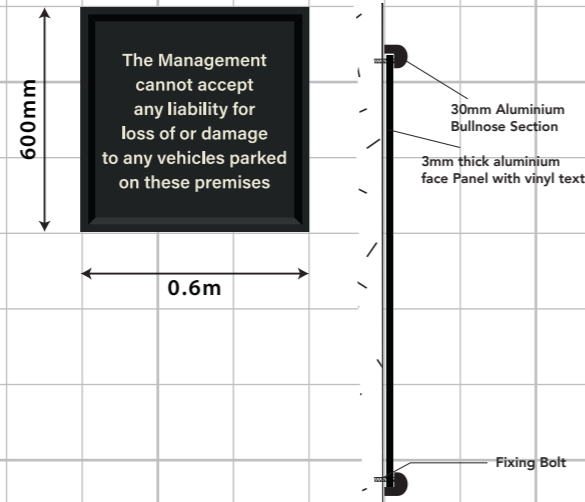

A THREE X SETS OF INDIVIDUAL LETTERS FINISHED CREAM WITH BLACK DROP SHADOW BACKS.
SIZE. 3.7m x 800mm. H.A.G. 5/3.4m.

B ONE X DOUBLE SIDED HANGING PICTORIAL ON NEW BRACKET. ILLUMINATED BY LINOLITES.
SIZE. 0.8m x 1100mm. H.A.G. 3m.

C ONE X HISTORY BOARD.
SIZE. 0.9m x 1400mm.
H.A.G. 0.75m.

D TWO X A1 POSTER CASES.
SIZE. 0.66m x 914mm. H.A.G. 1.15m.

E ONE X CAR PARK DISCLAIMER.
SIZE. 0.6m x 600mm. H.A.G. 1.2m.

F TWO X NEW LANTERNS FINISHED BRASS.
SIZE. 0.28m x 650mm. H.A.G. 2.75m.

G ELEVEN X NEW WARM WHITE LED FLOODLIGHTS.
SIZE. 0.23m x 168mm. H.A.G. 6.26/5/6/7m.

SIGNAGE COLOURS

1 SQUARE 200MM X 200MM
 SCALED 1:20 @ A3