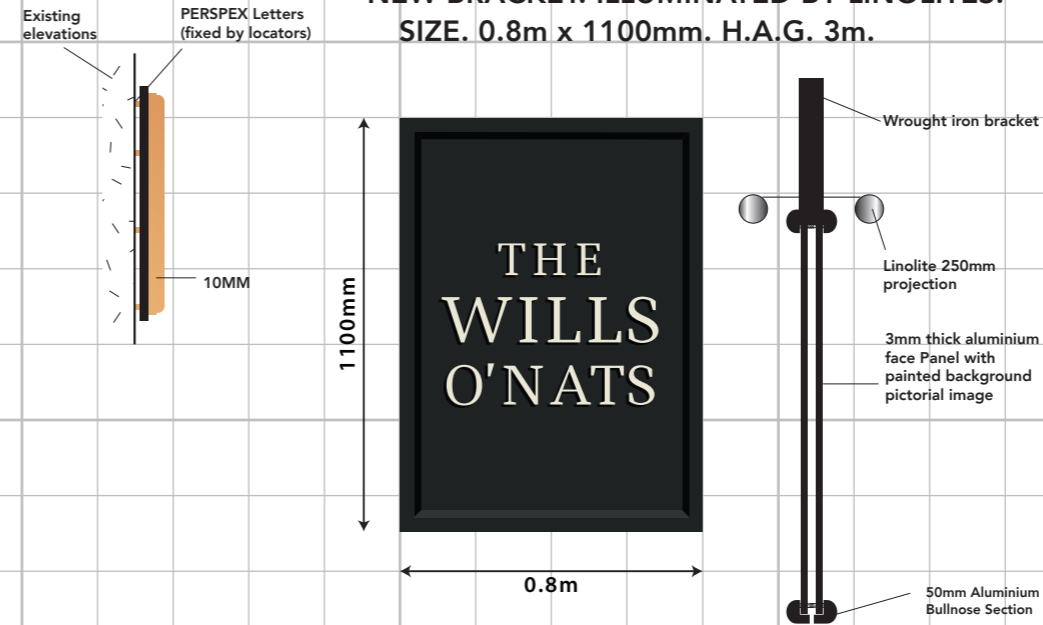

A THREE X SETS OF INDIVIDUAL LETTERS FINISHED CREAM WITH BLACK DROP SHADOW BACKS.
SIZE. 3.7m x 800mm. H.A.G. 5/3.4m.

B ONE X DOUBLE SIDED HANGING PICTORIAL ON NEW BRACKET. ILLUMINATED BY LINOLITES.
SIZE. 0.8m x 1100mm. H.A.G. 3m.

C ONE X HISTORY BOARD.
SIZE. 0.9m x 1400mm.
H.A.G. 0.75m.

D TWO X A1 POSTER CASES.
SIZE. 0.66m x 914mm. H.A.G. 1.15m.

E ONE X CAR PARK DISCLAIMER.
SIZE. 0.6m x 600mm. H.A.G. 1.2m.

F TWO X NEW LANTERNS FINISHED BRASS.
SIZE. 0.28m x 650mm. H.A.G. 2.75m.

G ELEVEN X NEW WARM WHITE LED FLOODLIGHTS.
SIZE. 0.23m x 168mm. H.A.G. 6.26/5/6/7m.

SIGNAGE COLOURS

1 SQUARE 200MM X 200MM
 SCALED 1:20 @ A3