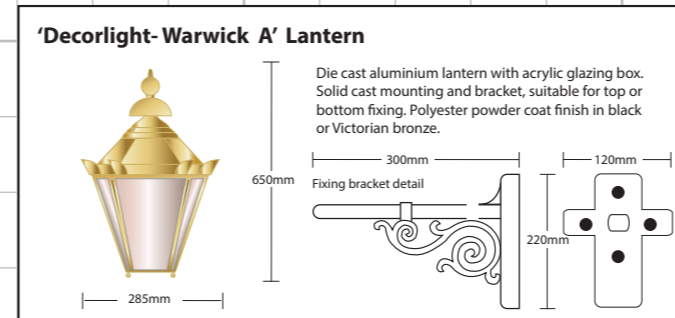

A THREE X SETS OF INDIVIDUAL LETTERS FINISHED CREAM WITH BLACK DROP SHADOW BACKS.
SIZE. 3.7m x 800mm. H.A.G. 5/3.4m.

B ONE X DOUBLE SIDED HANGING PICTORIAL ON NEW BRACKET. ILLUMINATED BY LINOLITES.
SIZE. 0.8m x 1100mm. H.A.G. 3m.

C ONE X HISTORY BOARD.
SIZE. 0.9m x 1400mm.
H.A.G. 0.75m.

D TWO X A1 POSTER CASES.
SIZE. 0.66m x 914mm. H.A.G. 1.15m.

E ONE X CAR PARK DISCLAIMER.
SIZE. 0.6m x 600mm. H.A.G. 1.2m.

F TWO X NEW LANTERNS FINISHED BRASS.
SIZE. 0.28m x 650mm. H.A.G. 2.75m.

G ELEVEN X NEW WARM WHITE LED FLOODLIGHTS.
SIZE. 0.23m x 168mm. H.A.G. 6.26/5/6/7m.

SIGNAGE COLOURS

1 SQUARE 200MM X 200MM
 SCALED 1:20 @ A3