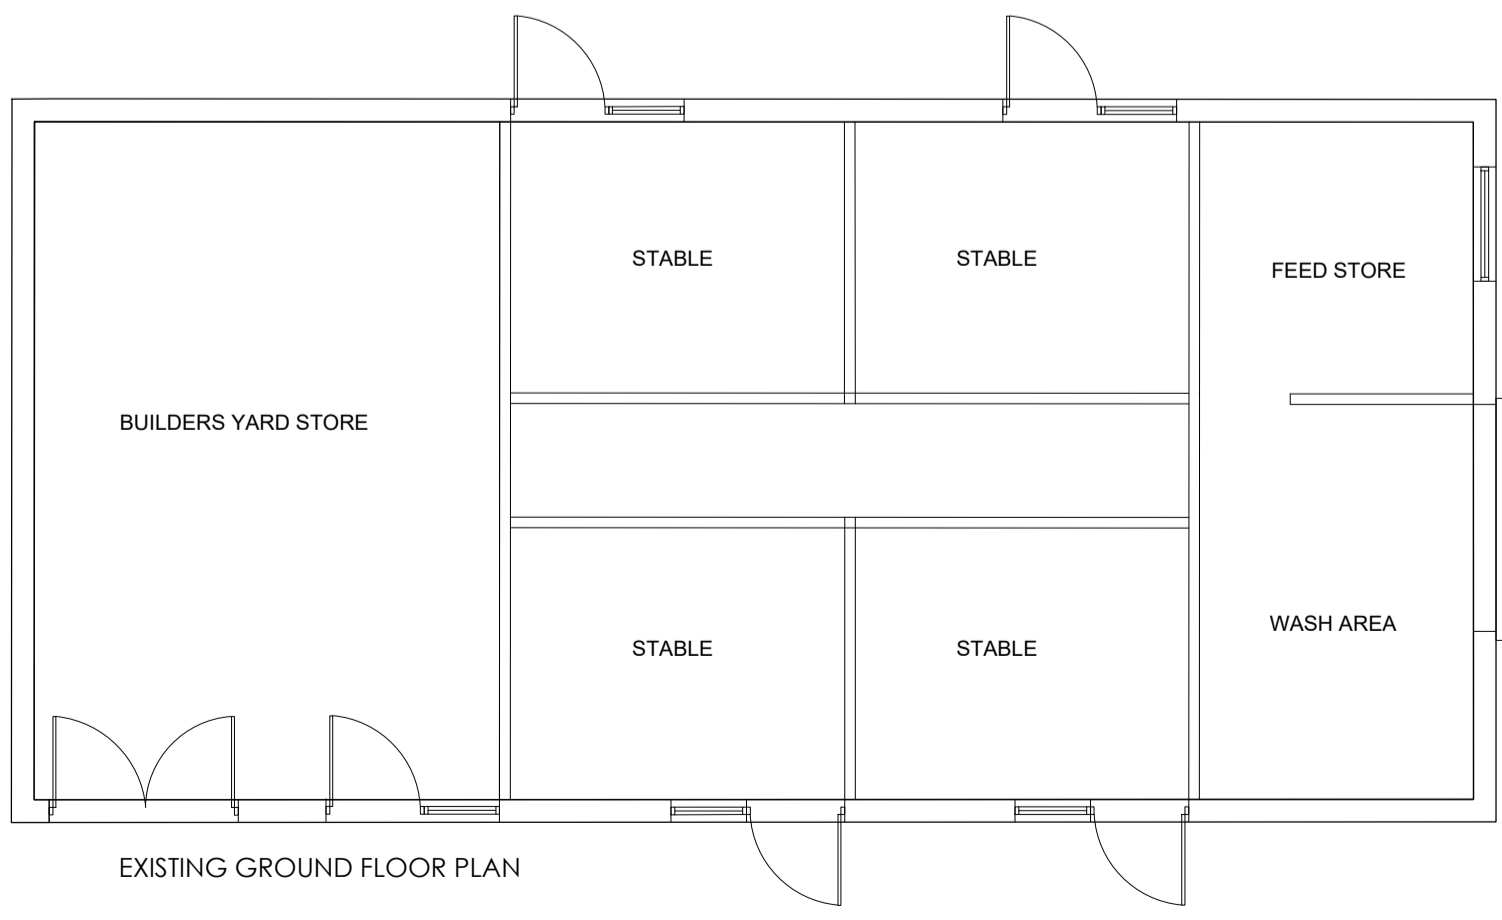

NOTE: ALL DIMENSIONS SHOWN ARE PROVISIONAL DIMENSIONS ONLY & SHOULD NOT BE READ AS EXACT MEASUREMENTS. THESE MAY NEED TO BE ALTERED DUE TO SITE CONSTRAINTS/ INSPECTION
 THE DRAWINGS AND DESIGN ARE THE COPYRIGHT OF LDL LTD & SHOULD NOT BE RE-PRODUCED WITHOUT PRIOR PERMISSION

DRAWING DESCRIPTION			
PLANS & ELEVATIONS AS EXISTING			
JOB TITLE			
THE QUARRY The Old Brickworks			
CLIENT			
MR DUDLEY PARKER			
DRAWN BY		SCALE 1:100 @ A1	
DATE	MAY 2025	DRAWING NO.	206/00-05
CHECKED		REVISION	-