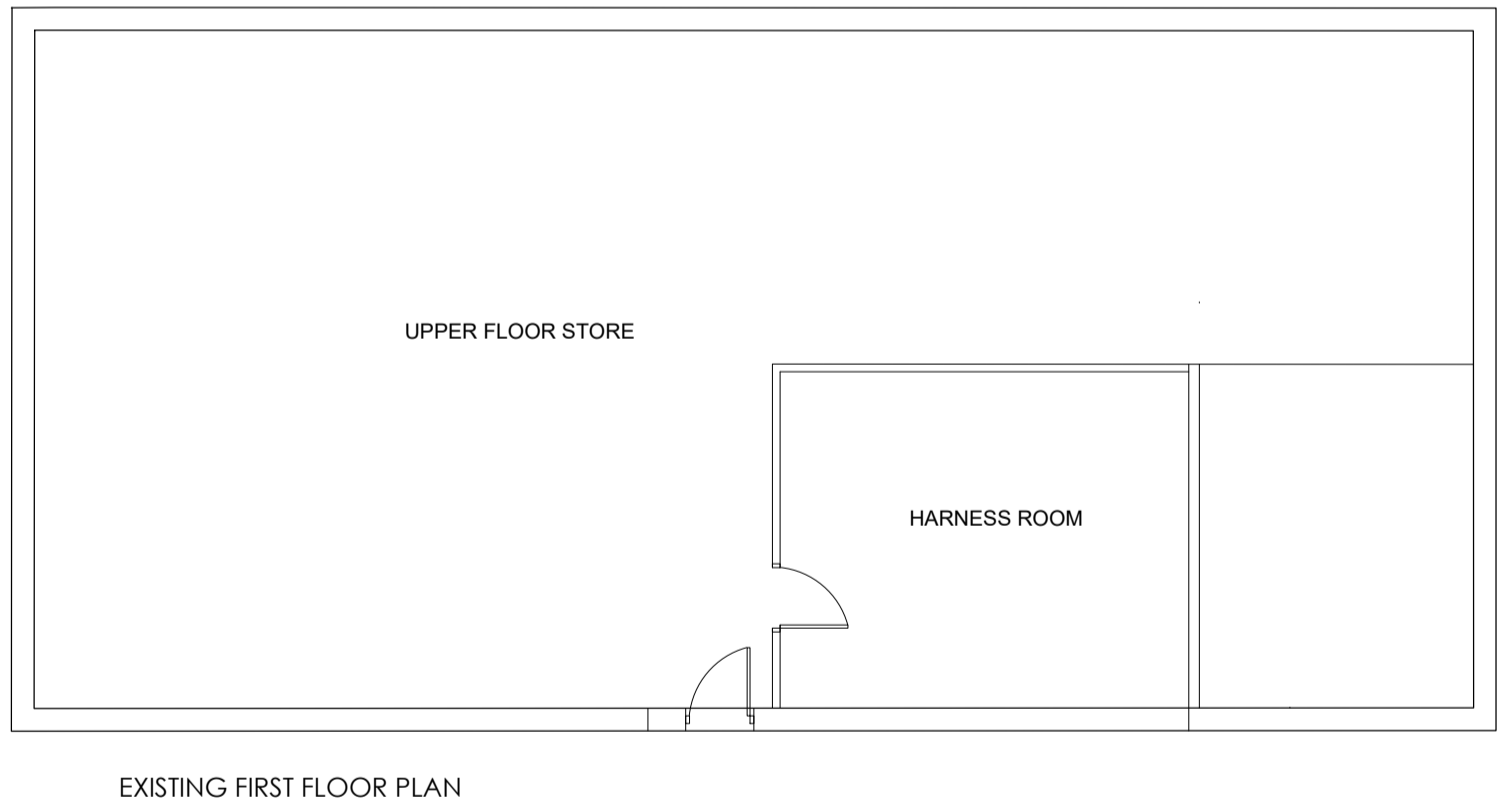

NOTE: ALL DIMENSIONS SHOWN ARE PROVISIONAL DIMENSIONS ONLY & SHOULD NOT BE READ AS EXACT MEASUREMENTS. THESE MAY NEED TO BE ALTERED DUE TO SITE CONSTRAINTS/ INSPECTION
 THE DRAWINGS AND DESIGN ARE THE COPYRIGHT OF LDL LTD & SHOULD NOT BE RE-PRODUCED WITHOUT PRIOR PERMISSION

DRAWING DESCRIPTION			
PLANS & ELEVATIONS AS EXISTING			
JOB TITLE			
THE QUARRY The Old Brickworks			
CLIENT			
MR DUDLEY PARKER			
DRAWN BY		SCALE 1:100 @ A1	
DATE	MAY 2025	DRAWING NO.	206/00-05
CHECKED		REVISION	-