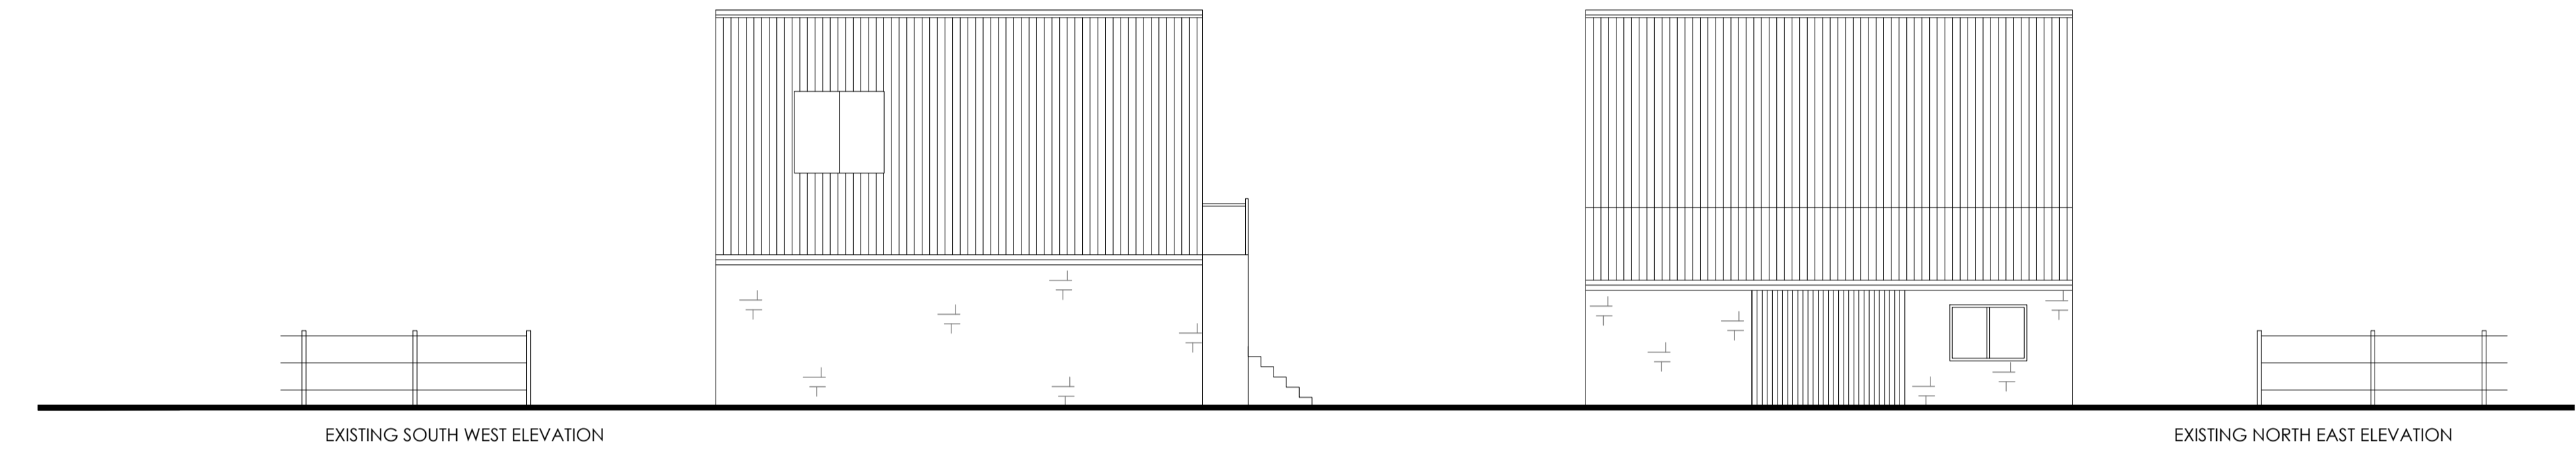

NOTE: ALL DIMENSIONS SHOWN ARE PROVISIONAL DIMENSIONS ONLY & SHOULD NOT BE READ AS EXACT MEASUREMENTS. THESE MAY NEED TO BE ALTERED DUE TO SITE CONSTRAINTS/ INSPECTION
 THE DRAWINGS AND DESIGN ARE THE COPYRIGHT OF LDL LTD & SHOULD NOT BE RE-PRODUCED WITHOUT PRIOR PERMISSION

DRAWING DESCRIPTION			
PLANS & ELEVATIONS AS EXISTING			
JOB TITLE			
THE QUARRY The Old Brickworks			
CLIENT			
MR DUDLEY PARKER			
DRAWN BY		SCALE 1:100 @ A1	
DATE	MAY 2025	DRAWING NO.	206/00-05
CHECKED		REVISION	-