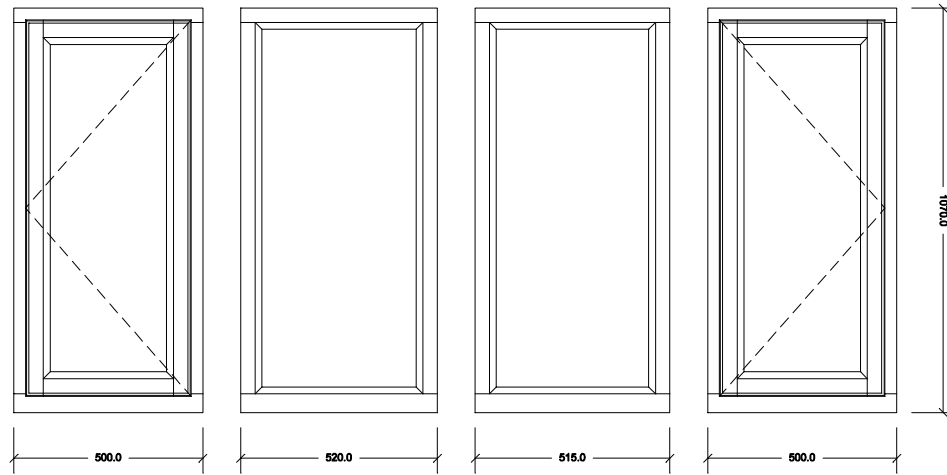

FRONT ELEVATION WINDOWS

SIDE ELEVATION WINDOWS

SCALE 1:20
OUTSIDE VIEW