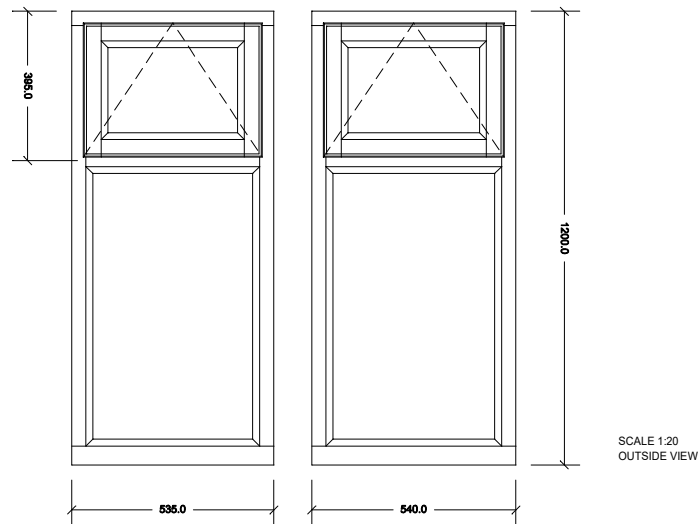

FRONT ELEVATION WINDOWS

SIDE ELEVATION WINDOWS

SCALE 1:20
OUTSIDE VIEW