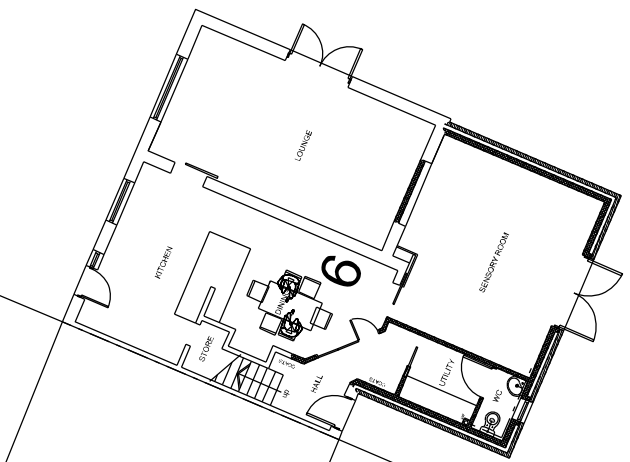

ReQuestAPlan  
Map number: TQRQM26070120057708

Title: 6 Lee Court, Liversedge WF15 6QT  
Map Produced for: Location Plan  
© Crown copyright and database rights 2026 OS 100042766  
Project ID:  
Date of Purchase: 11-03-2026  
1 Years subscription from 11-03-2026 for 1 workstation.

2  
3  
4  
5  
Lee Court

SCALE 1:200 @ A4  
REVISION A

# BLOCK PLAN

6 Lee Court, Liversedge WF15 6QT