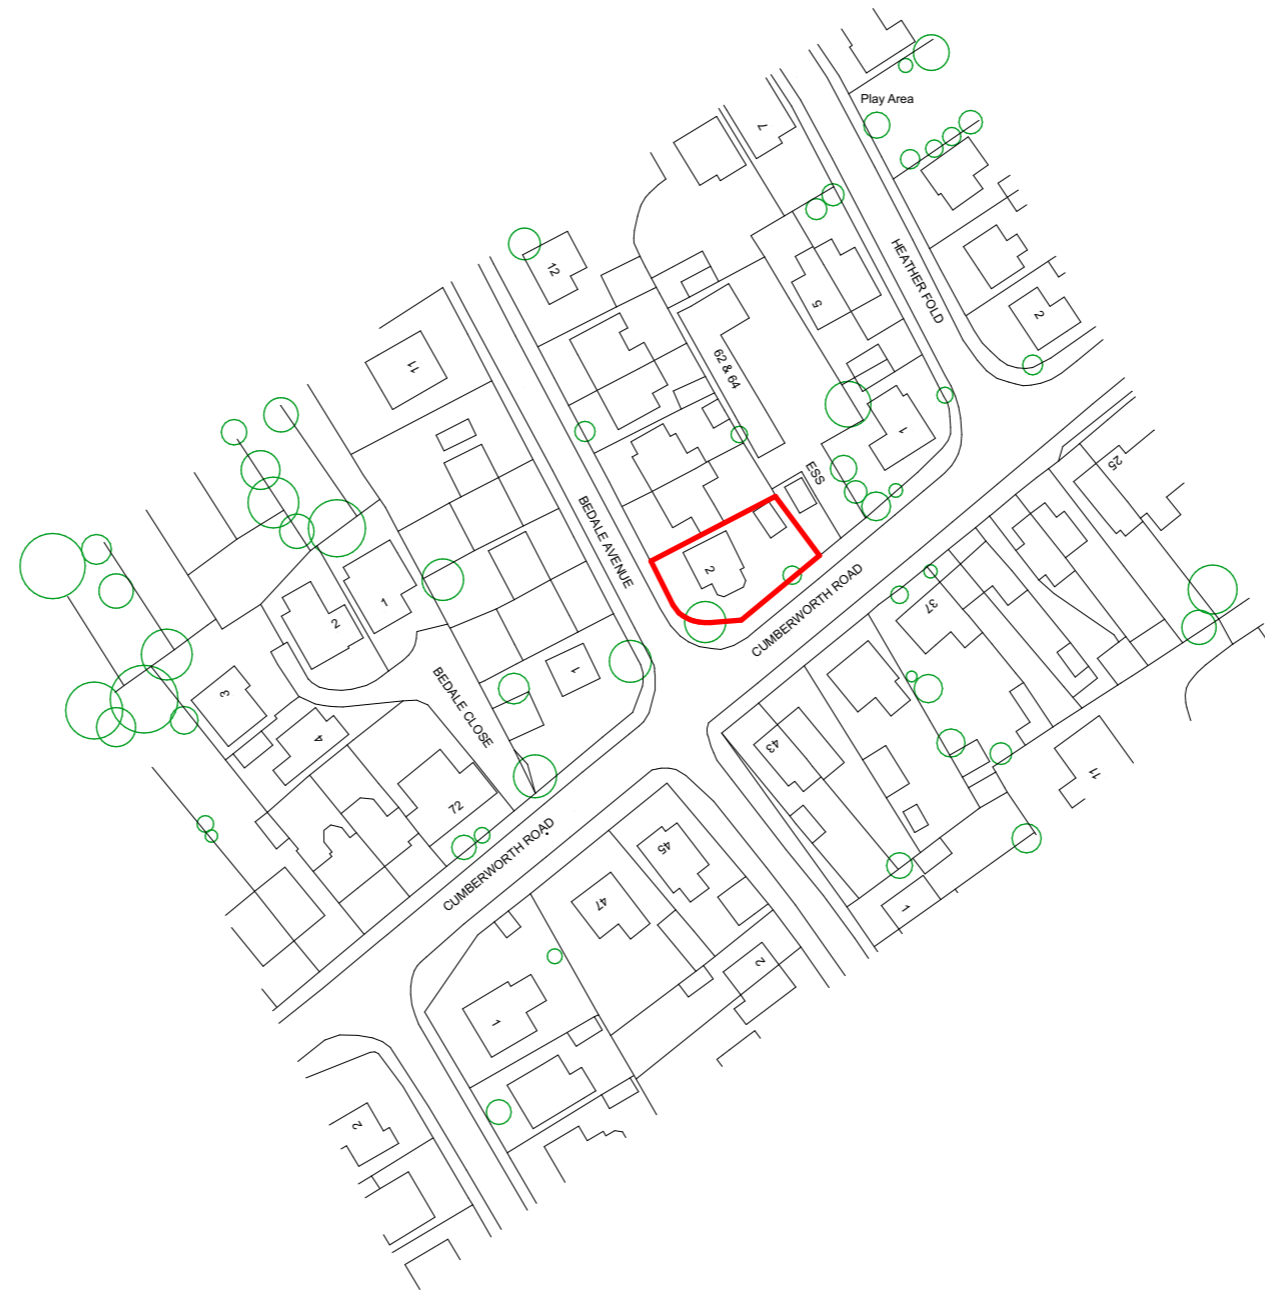

NORTH

WS-01

Location Plan

1:1250

Client:

ANDY & SAMANTHA.

Project:

2 BEDALE AVE, SKELMANTHORPE, HUDDERSFIELD

Drawing:

SITE LOCATION PLAN.

Project No:	Drawing No:	Scale:	Date:	Drawn by:	Checked by:
1895	00_01 R01	1:1250	MAR 26	TM	TH

Rev Description

Drw Chk Date

Wake Morley Architects

tel 01484 681755 e enquiry@wakemorleyarchitects.com
1 Dunford Road, Holmfirth, West Yorkshire HD9 2DP