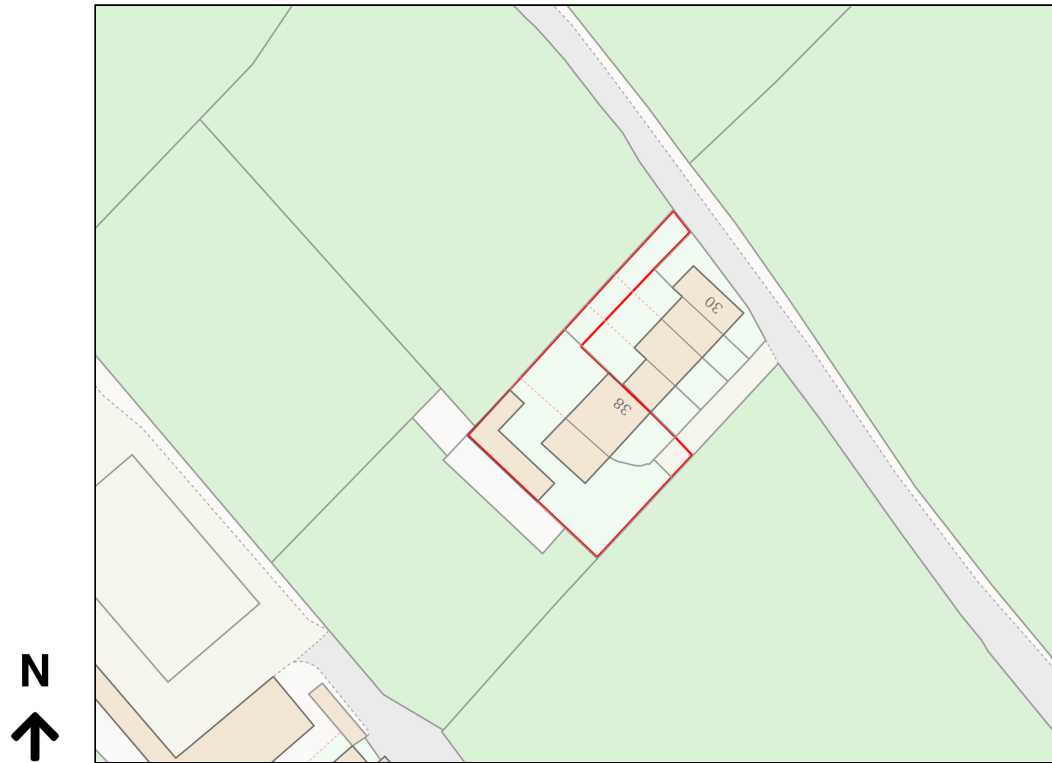

# Location Plan

Site Address: 38, Highfield Lane, Lepton, Huddersfield, HD8 0NL

Date Produced: 13-Apr-2026

Scale: 1:1250 @A4

Planning Portal Reference: PP-14848588v1