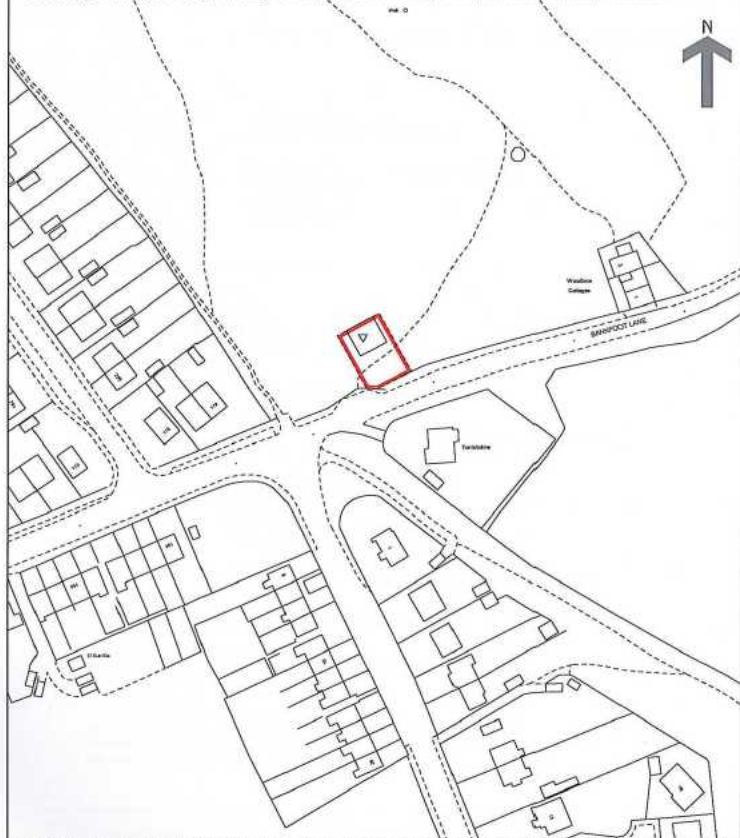

Land Registry Official copy of title plan

Title number **WYK847261**
Ordnance Survey map reference **SE1313SW**
Scale **1:1250**
Administrative area **West Yorkshire: Kirklees**

This official copy issued on 12 April 2007 shows the state of this title plan on 12 April 2007 at 12:37:51. It is admissible in evidence to the same extent as the original (s.67 Land Registration Act 2002).

This title plan shows the general position, not the exact line, of the boundaries. It may be subject to distortions in scale. Measurements scaled from this plan may not match measurements between the same points on the ground. See Land Registry Public Guide 7 - Title Plans.

This title is dealt with by Land Registry, Nottingham (West) Office.