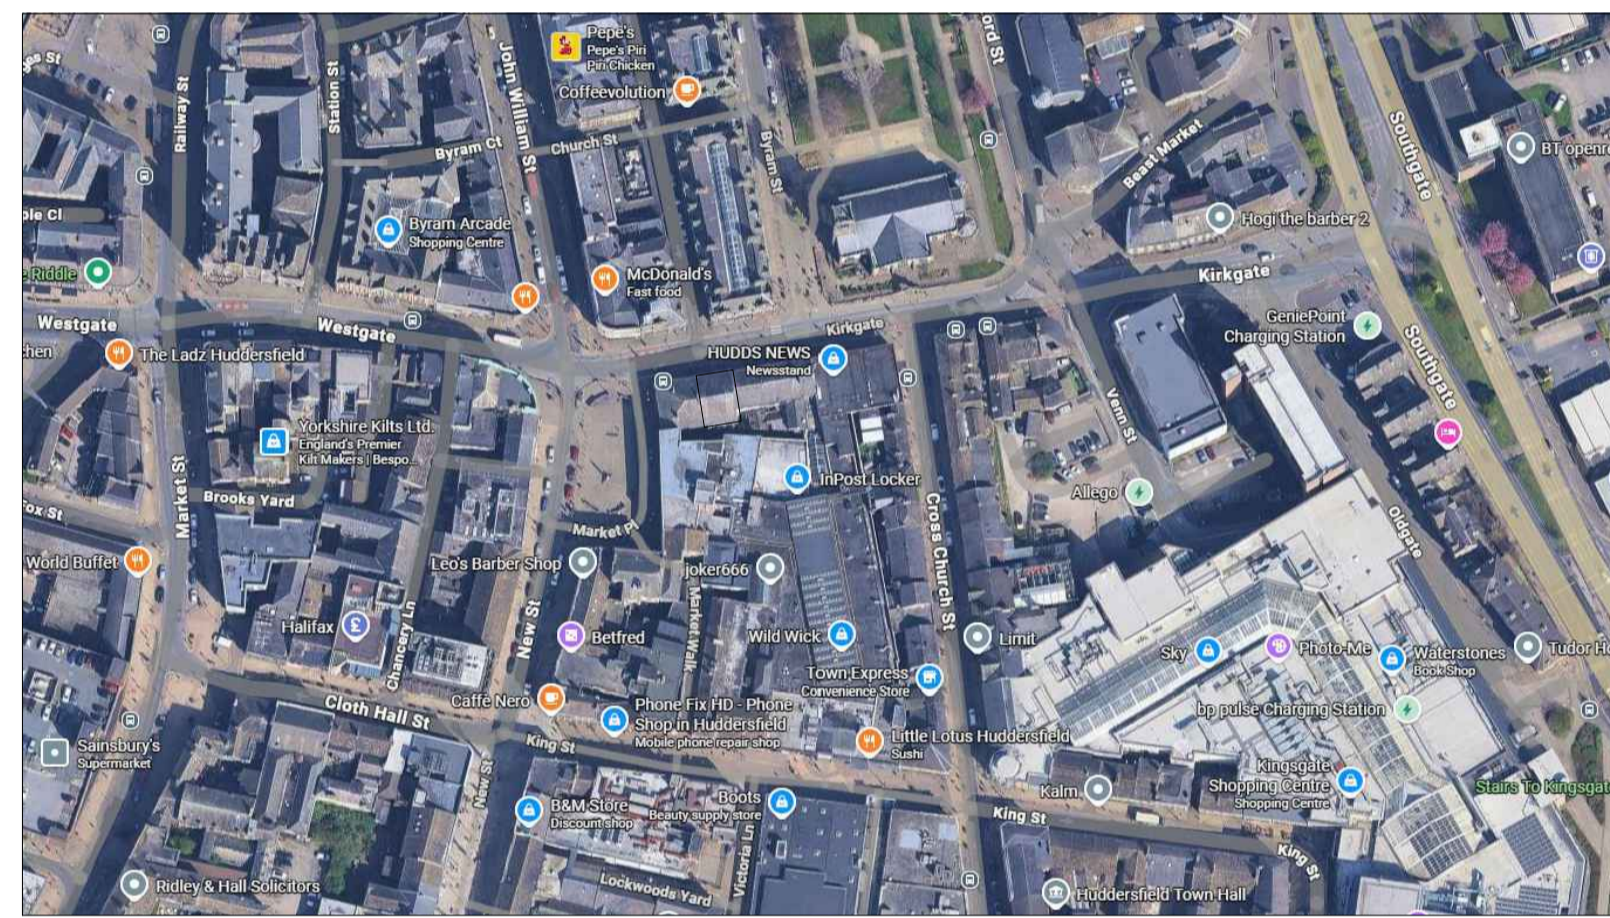

Aerial View

Aerial View

Side Elevation

Scale 1:50

Eaves Detail

Scale 1:10

Site Location Plan

Scale 1:1250

Address:
 4-6 Kirkgate
 Huddersfield
 HD1 1QH

Client: Ladbroskes Betting & Gaming Ltd

Title:
 Proposed Roof Repair Works

Drawn: TVB **Date:** March 2026 **Scale:** As noted @ A1

Drawing No: A/AJB/2981/26/01