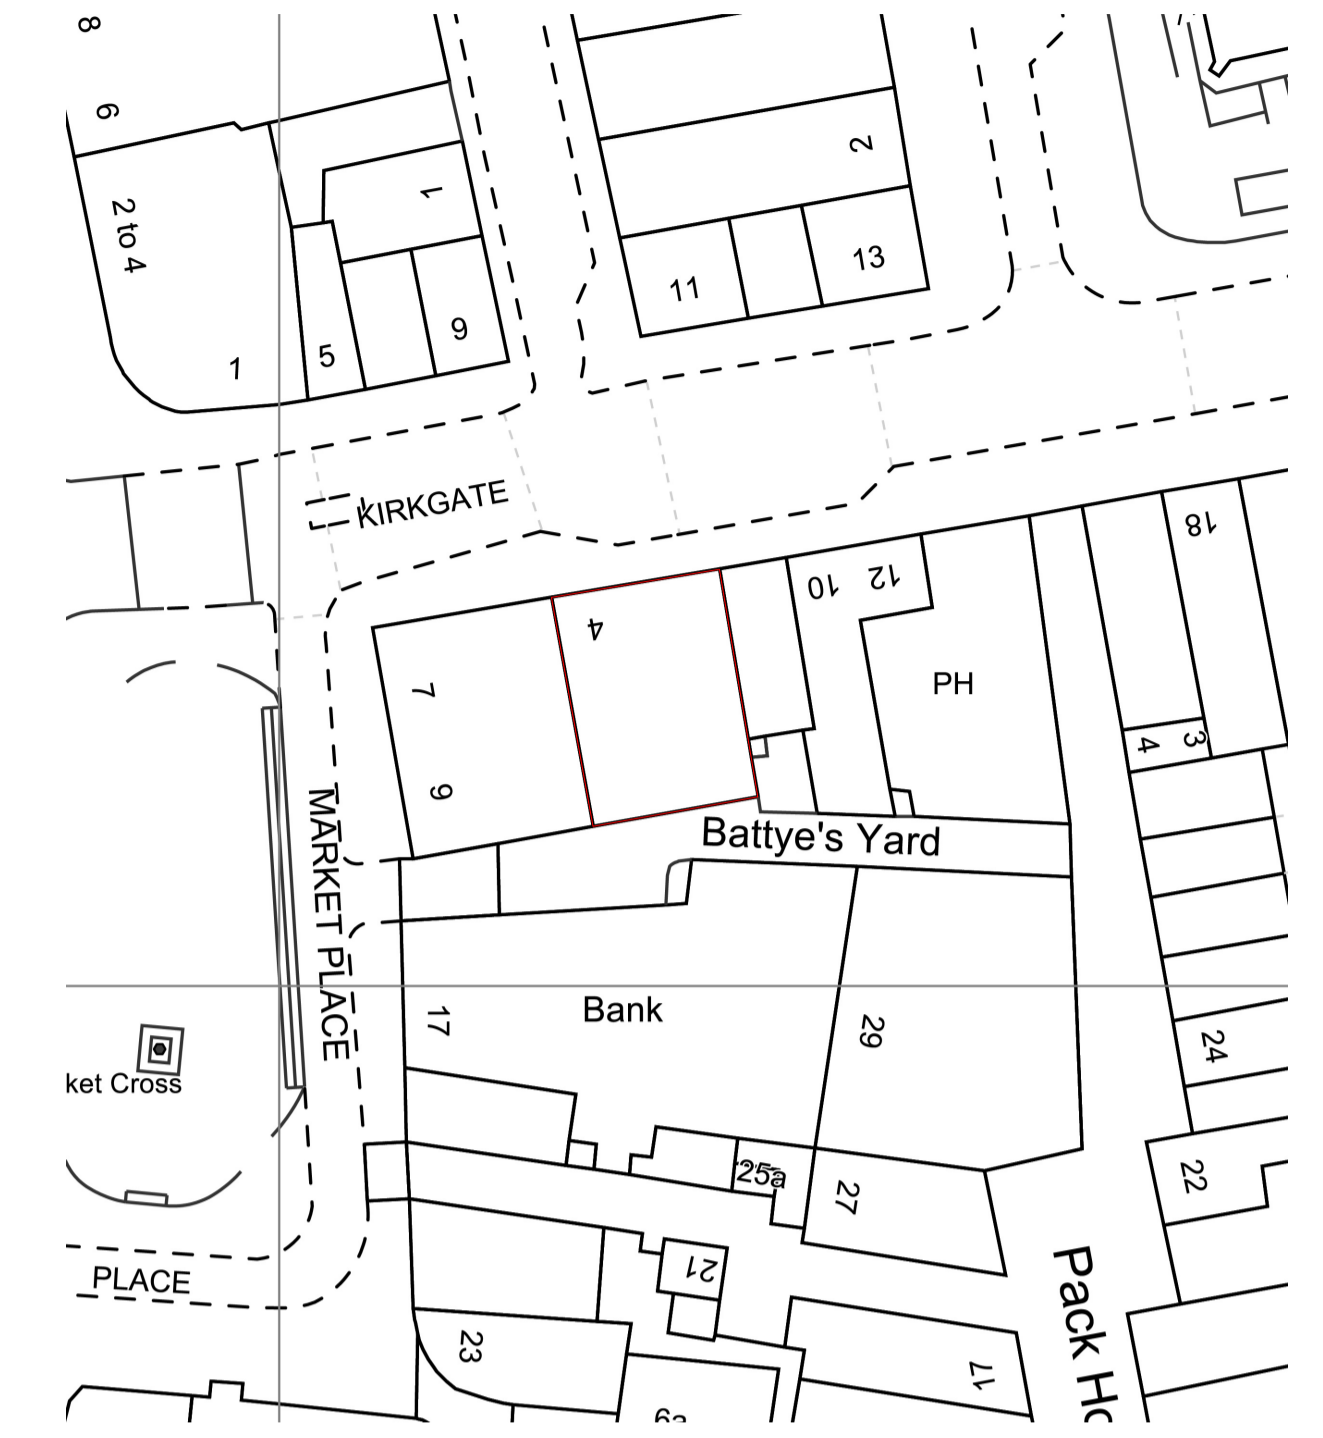

Aerial View

Aerial View

Side Elevation

Scale 1:50

Eaves Detail

Scale 1:10

Site Location Plan

Scale 1:1250

Address:
 4-6 Kirkgate
 Huddersfield
 HD1 1QH

Client: Ladbroskes Betting & Gaming Ltd

Title:
 Proposed Roof Repair Works

Drawn: TVB **Date:** March 2026 **Scale:** As noted @ A1

Drawing No: A/AJB/2981/26/01