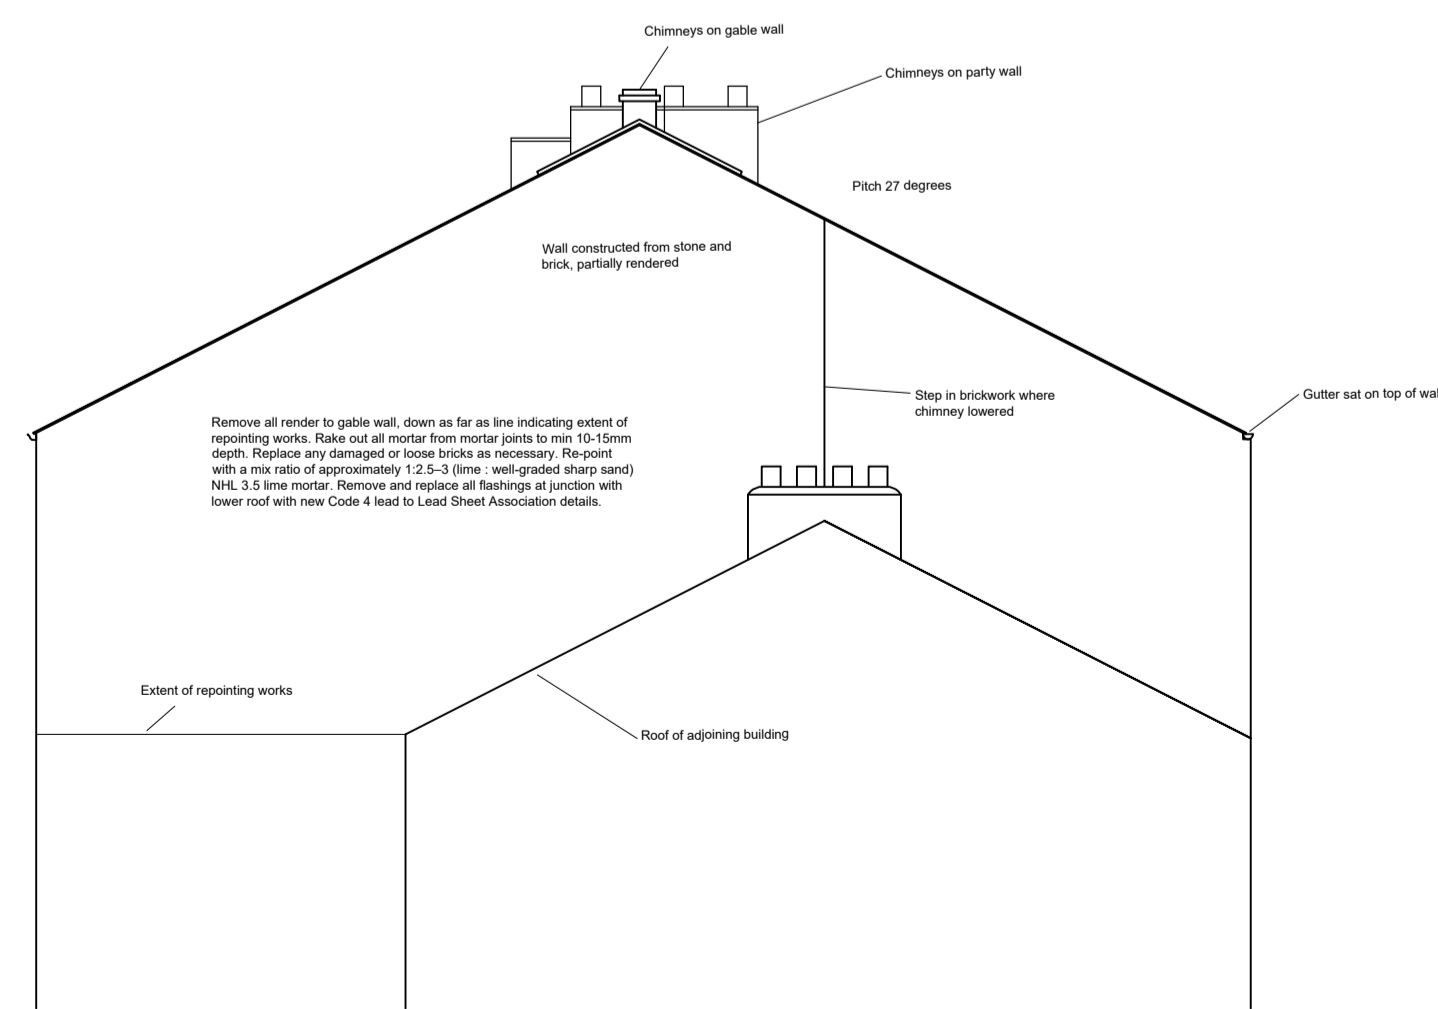

Aerial View

Aerial View

Side Elevation

Scale 1:50

Eaves Detail

Scale 1:10

Site Location Plan

Scale 1:1250

Address:
 4-6 Kirkgate
 Huddersfield
 HD1 1QH

Client: Ladbroskes Betting & Gaming Ltd

Title:
 Proposed Roof Repair Works

Drawn: TVB **Date:** March 2026 **Scale:** As noted @ A1

Drawing No: A/AJB/2981/26/01

Scale in M