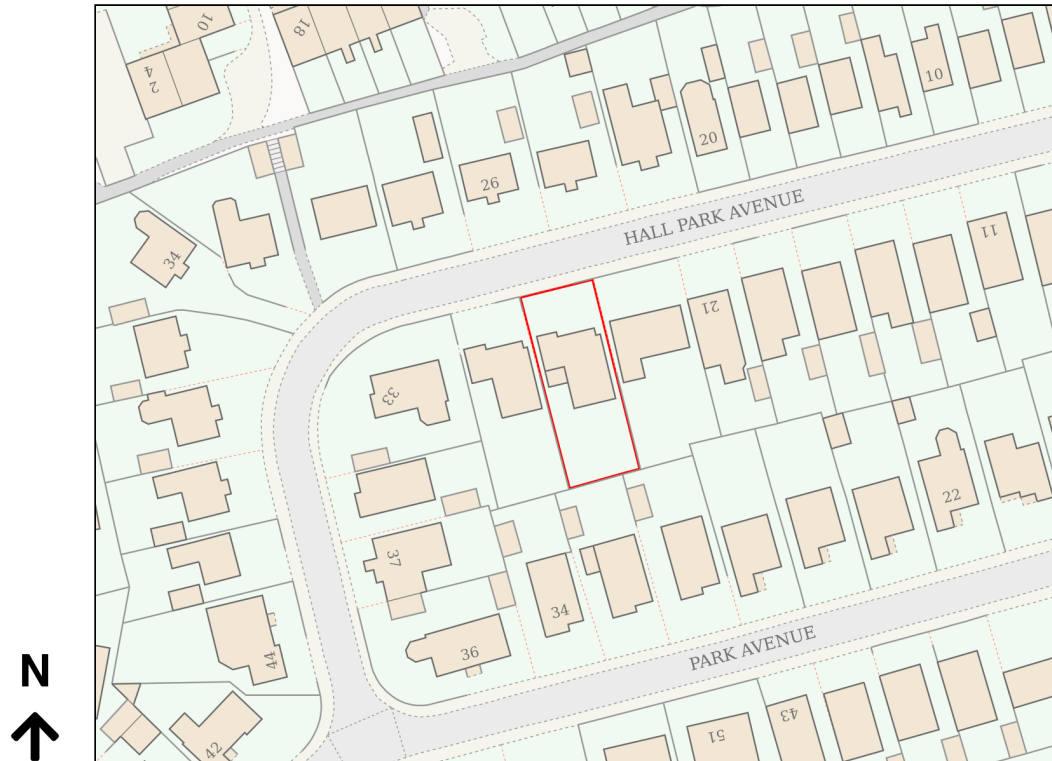

Location Plan

Site Address: 25, Hall Park Avenue, Liversedge, WF15 7EH

Date Produced: 09-Apr-2026

Scale: 1:1250 @A4

Planning Portal Reference: PP-14833167v1