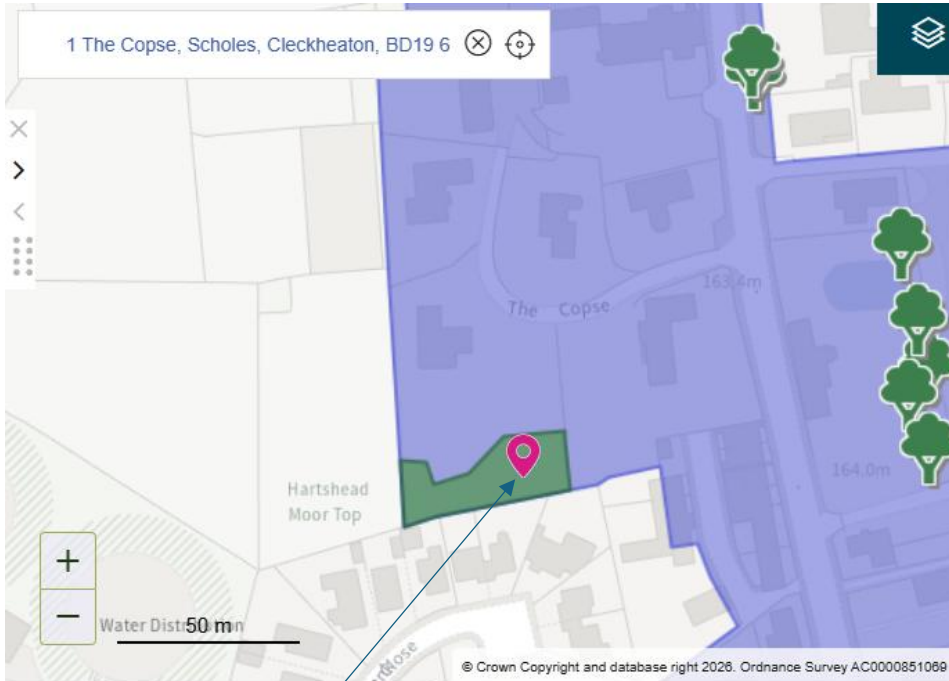

3 The Copse, Scholes, Cleckheaton, BD19 6NE – Trees location

Chestnut location