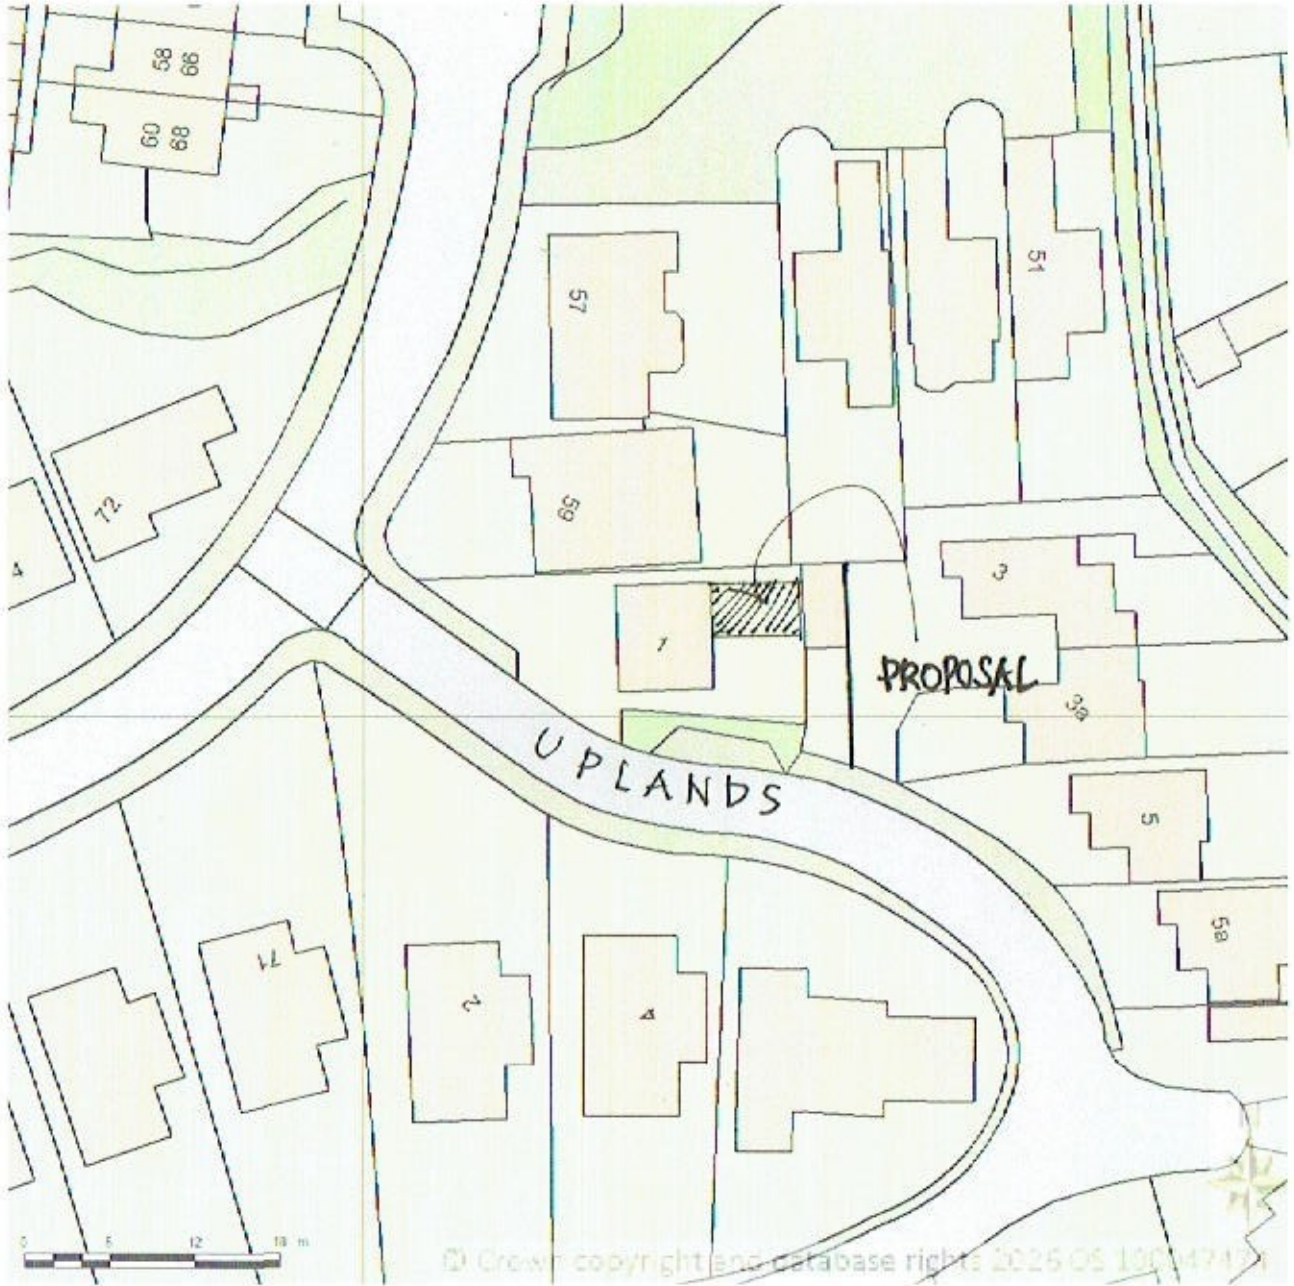

BLOCK/SITE PLAN
AREA 90m x 90m
SCALE 1:500 on A4
CENTRE COORDINATES: 413420, 418405

Supplied by Streetwise Maps Ltd
www.streetwise.net
Licence No: 100047474
04/04/2026 08:15:43