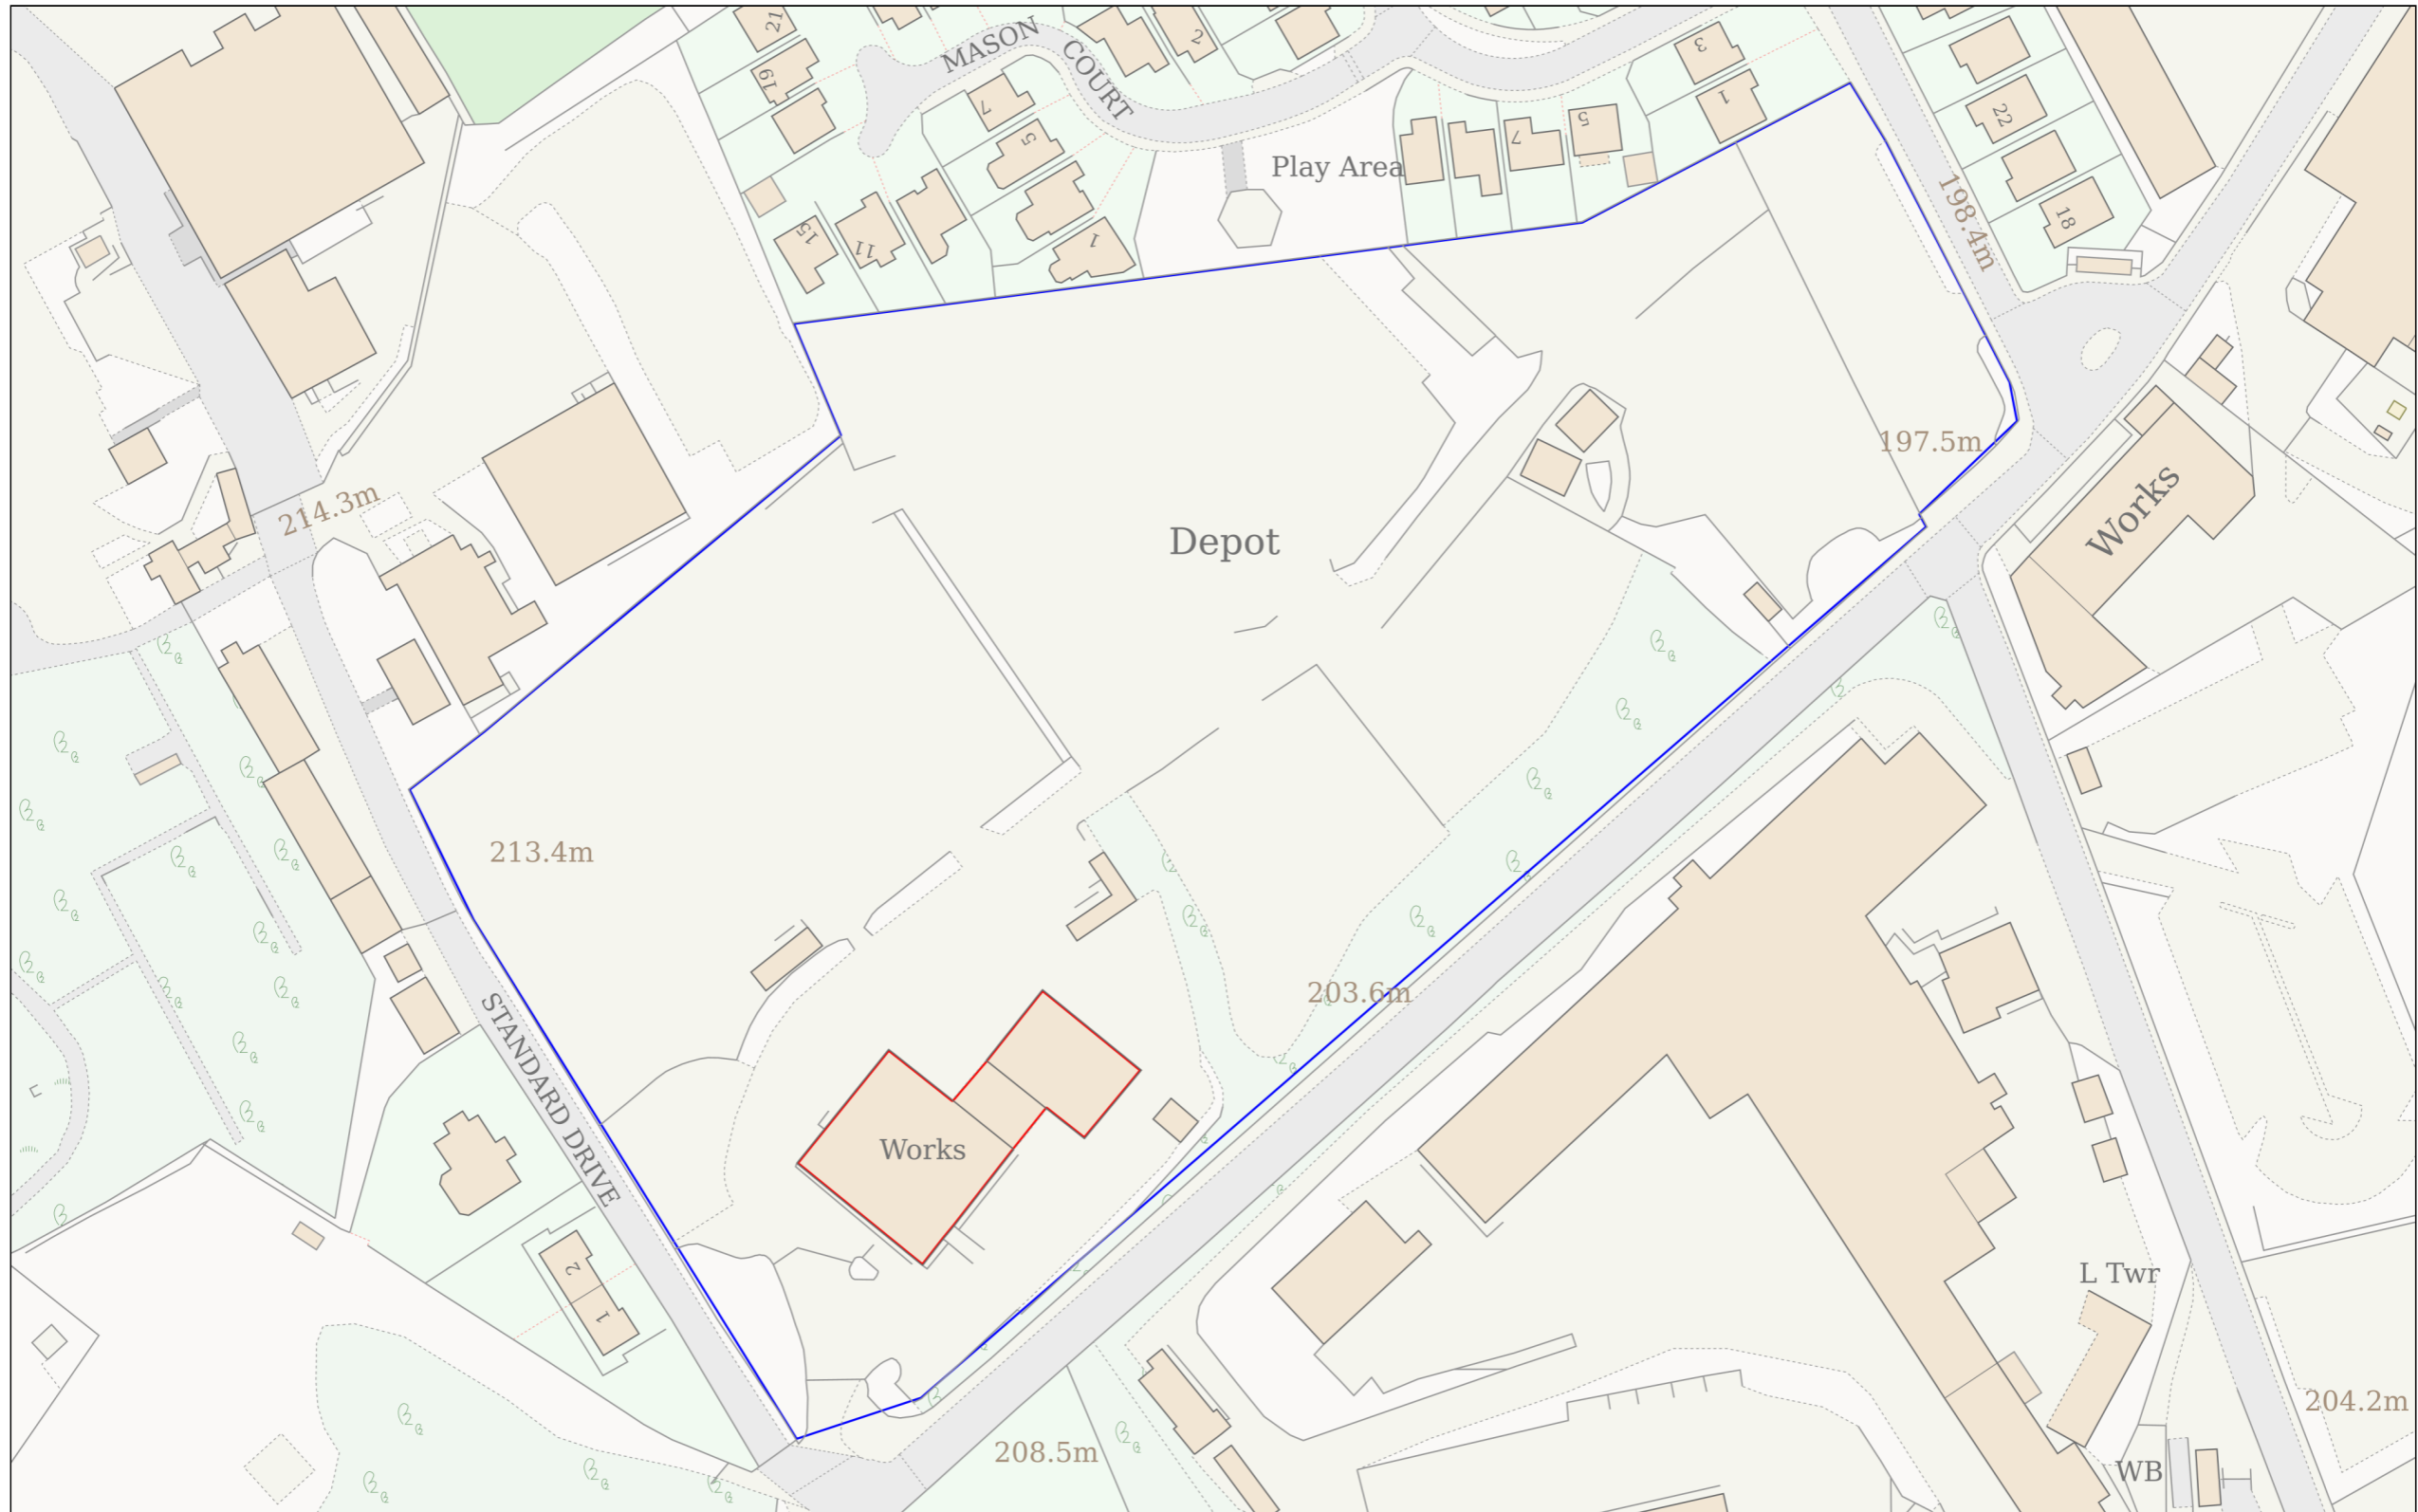

Location Plan

Site Address: Lowdham Leisureworld, Crosland Hill Road, Crosland Moor, Huddersfield, HD4 5NU

Date Produced: 02-Apr-2026

Scale: 1:1250 @A3

Planning Portal Reference: PP-14829990v1