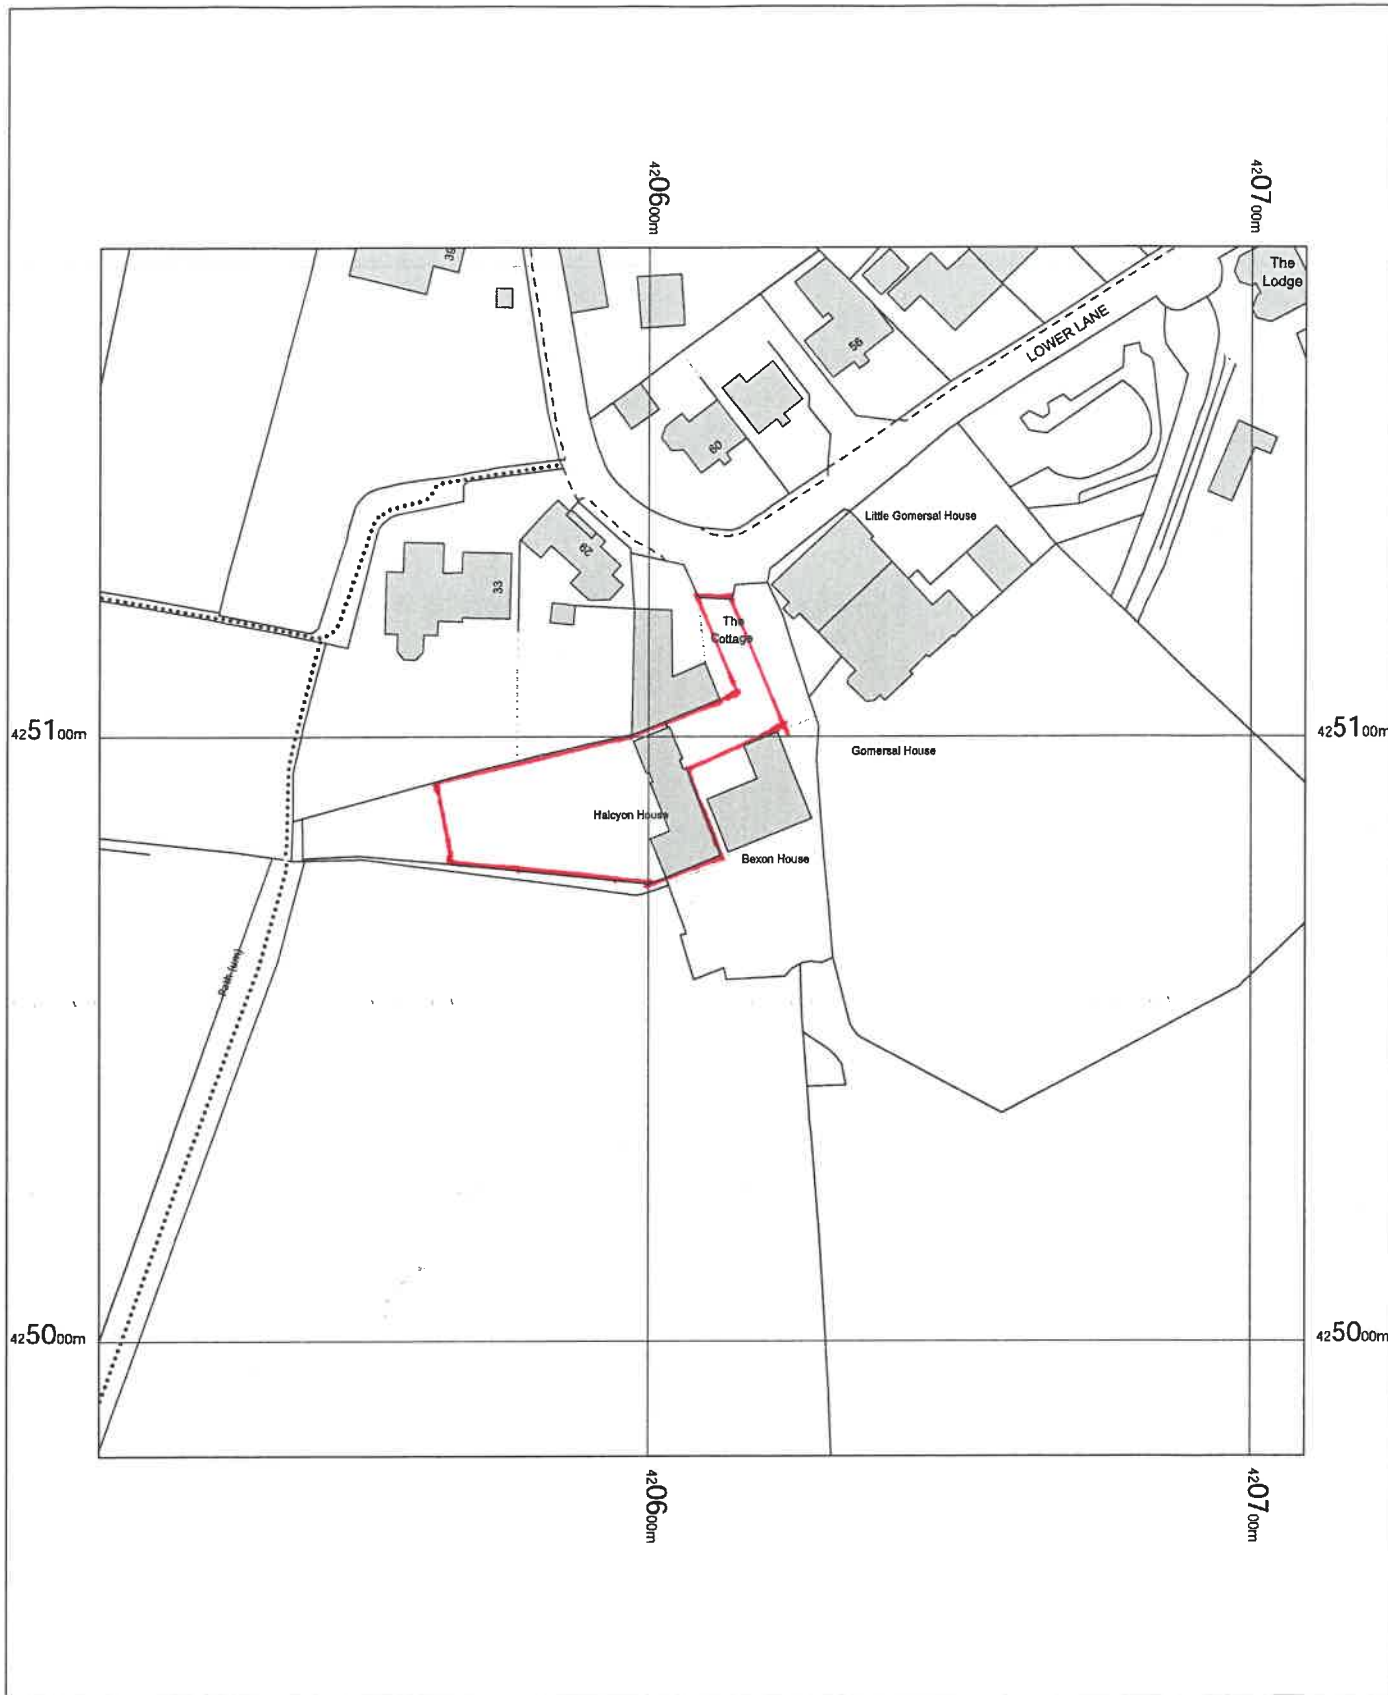

Location Plan 1:1250

Halcyon House
Lower Lane,
Gomersal,
Cleckheaton,
Kirklees
BD19 4HY

OS MasterMap 1250/2500/10000 scale
Friday, March 27, 2026, ID: BW1-01270509
maps.blackwell.co.uk

1:1250 scale print at A4, Centre: 420609 E, 425081 N

©Crown Copyright Ordnance Survey. Licence no.
100041041

BLACKWELL'S
MAPPING SERVICES
PERSONAL & PROFESSIONAL MAPPING
www.blackwellmapping.co.uk

TEL: 0800 151 2612
maps@blackwell.co.uk