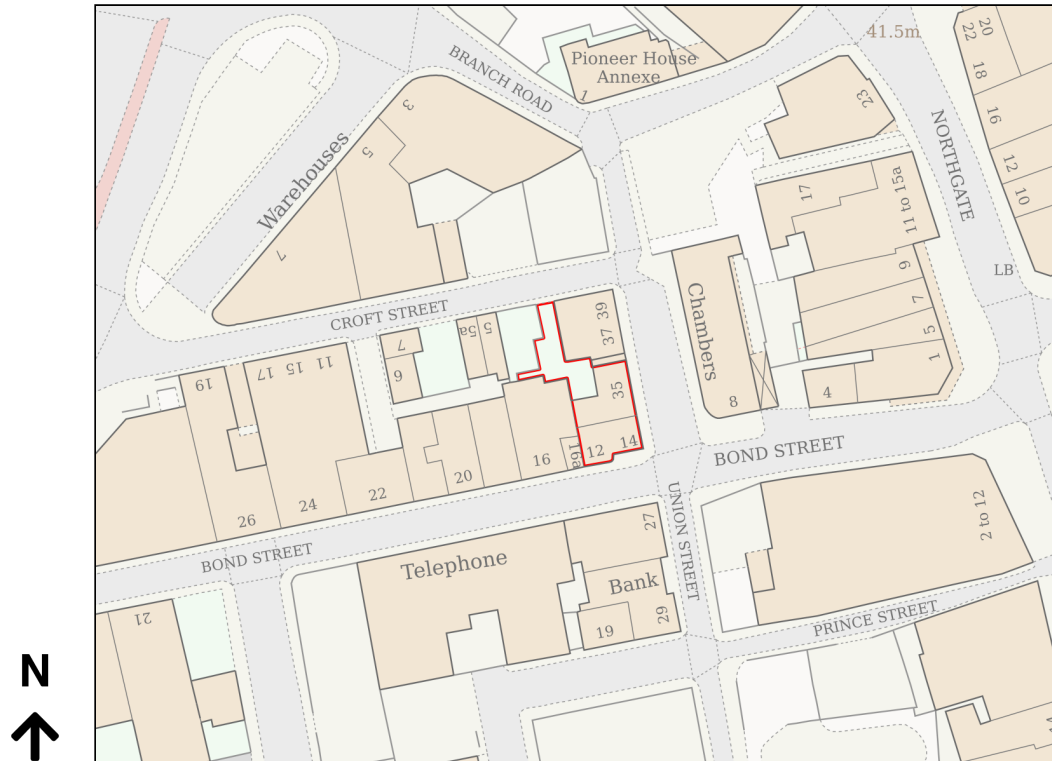

# Location Plan

Site Address: Pound A Yard Fabrics, 33, Union Street, Dewsbury, WF13 1AS

Date Produced: 31-Mar-2026

Scale: 1:1250 @A4

Planning Portal Reference: PP-14814670v1