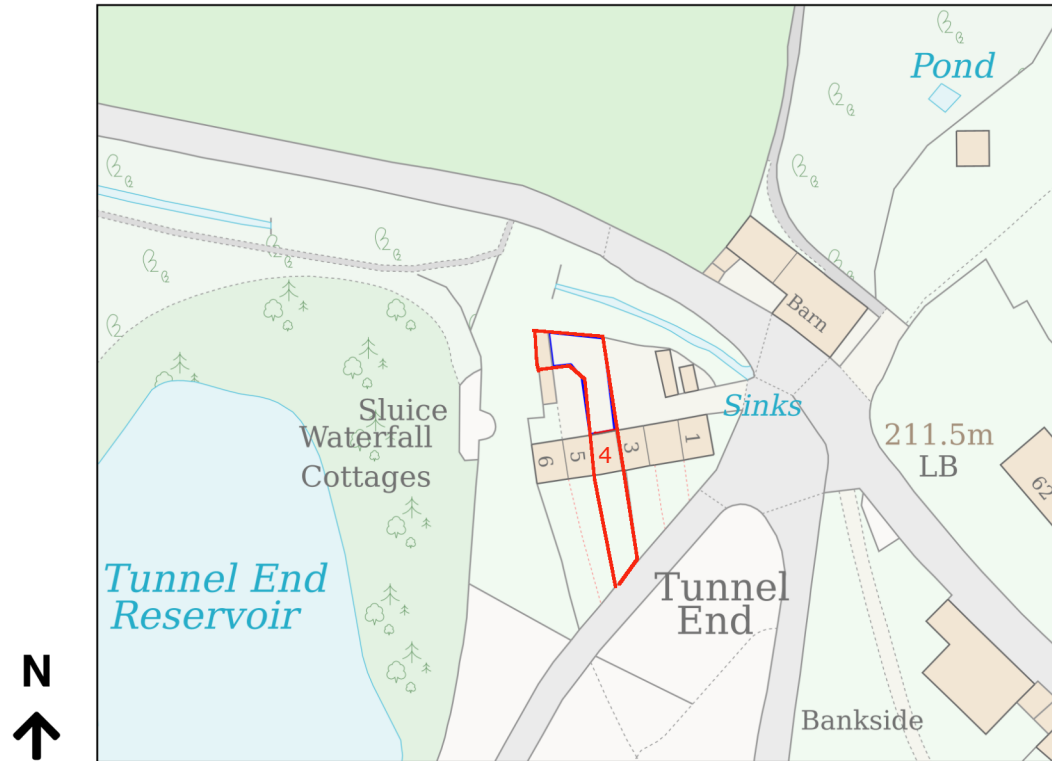

# Location Plan

Site Address: 4, Waterfall Cottages, Marsden, Huddersfield, HD7 6NQ

Date Produced: 30-Mar-2026

Scale: 1:1250 @A4

Planning Portal Reference: PP-14822837v1