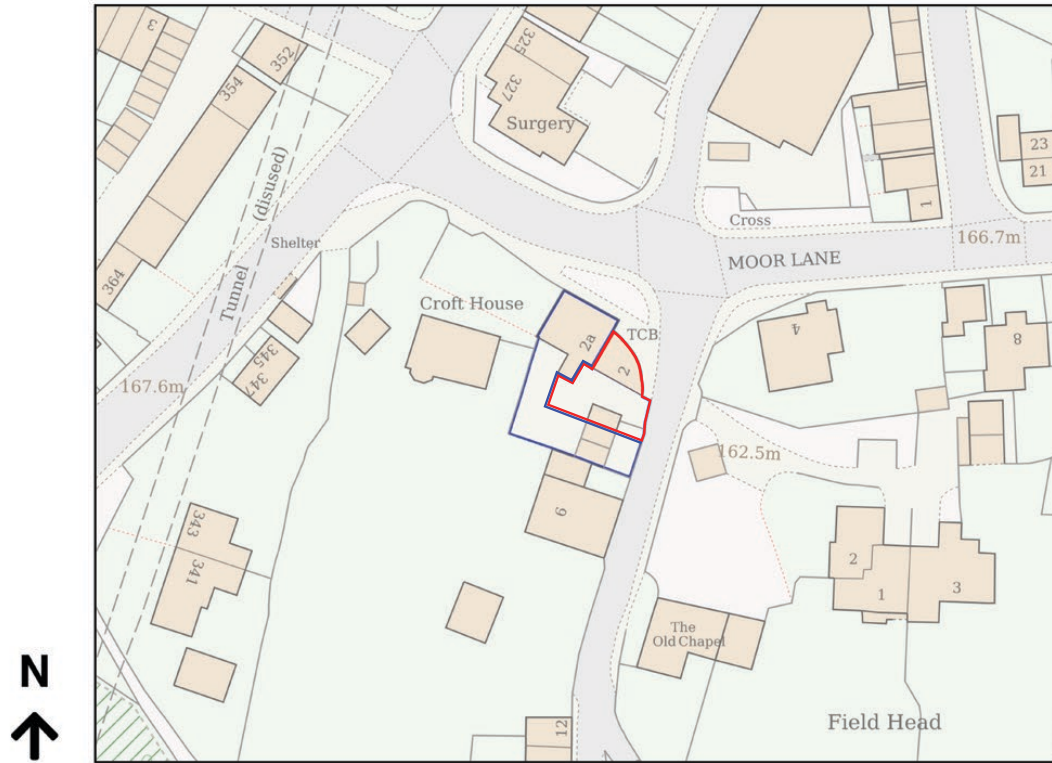

Location Plan

Site Address: 2, Netherton Fold, Netherton, Huddersfield, HD4 7HB

Date Produced: 30-Mar-2026

Scale: 1:1250 @A4

Planning Portal Reference: PP-14822859v1