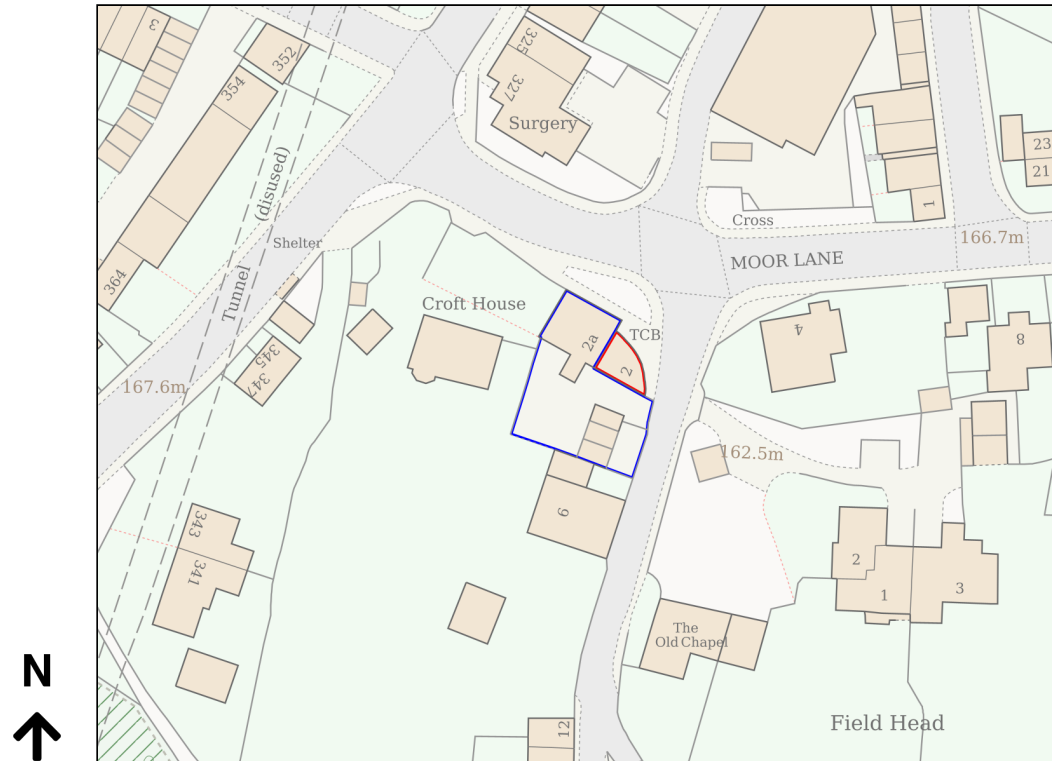

Location Plan

Site Address: 2, Netherton Fold, Netherton, Huddersfield, HD4 7HB

Date Produced: 30-Mar-2026

Scale: 1:1250 @A4

Planning Portal Reference: PP-14822859v1