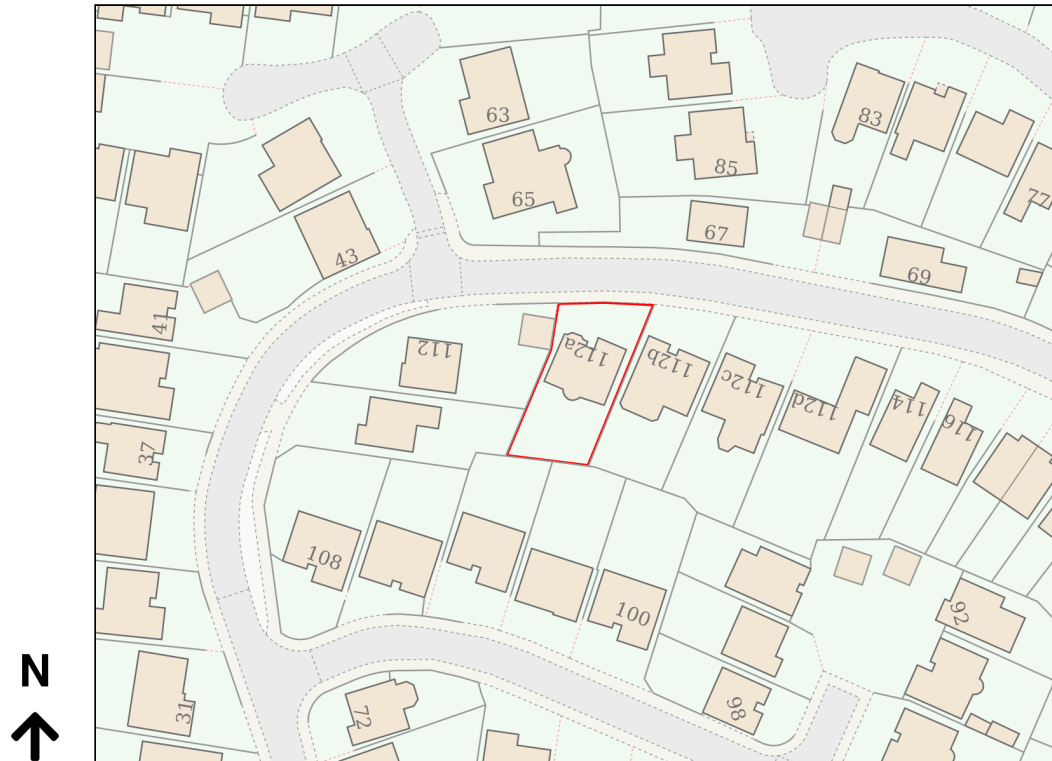

# Location Plan

Site Address: 112a, Hawthorne Way, Shelley, Huddersfield, HD8 8PX

Date Produced: 30-Mar-2026

Scale: 1:1250 @A4

Planning Portal Reference: PP-14819906v1