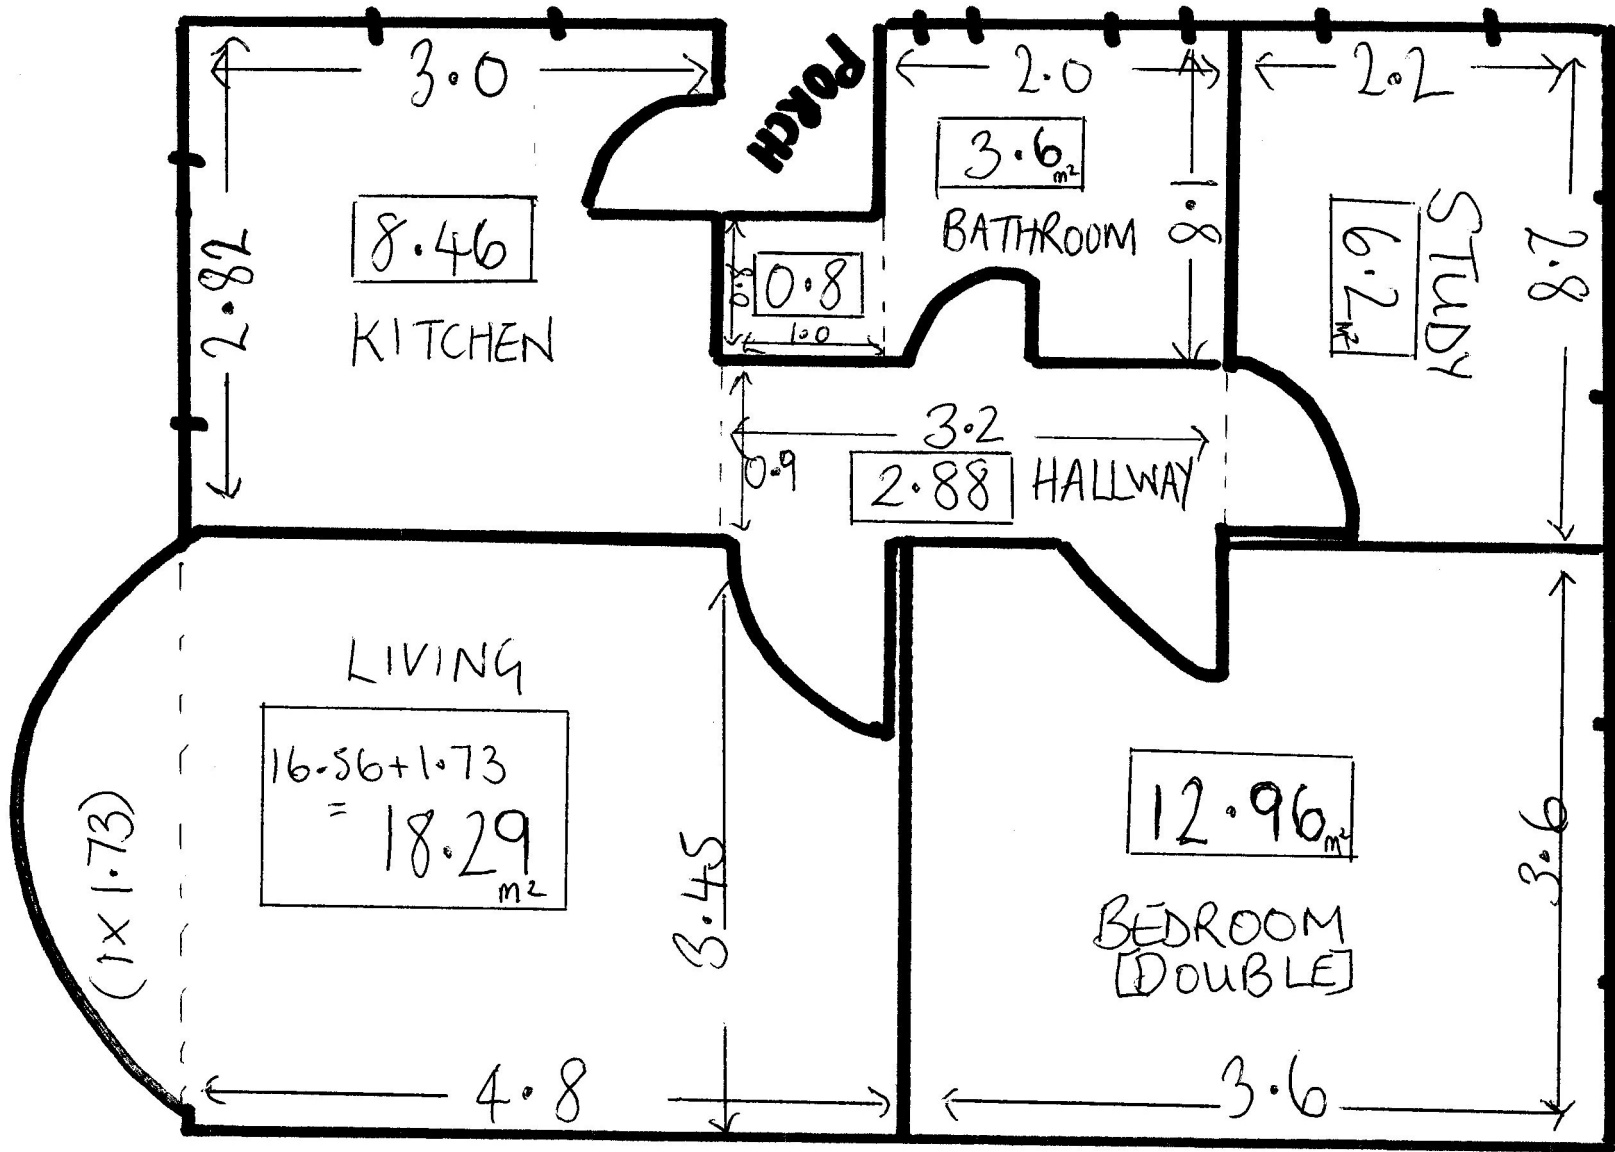

84 BIRKBY LODGE ROAD, HD2 2BL

MEASUREMENTS
IN 'M'

TOTAL
53.2 m²